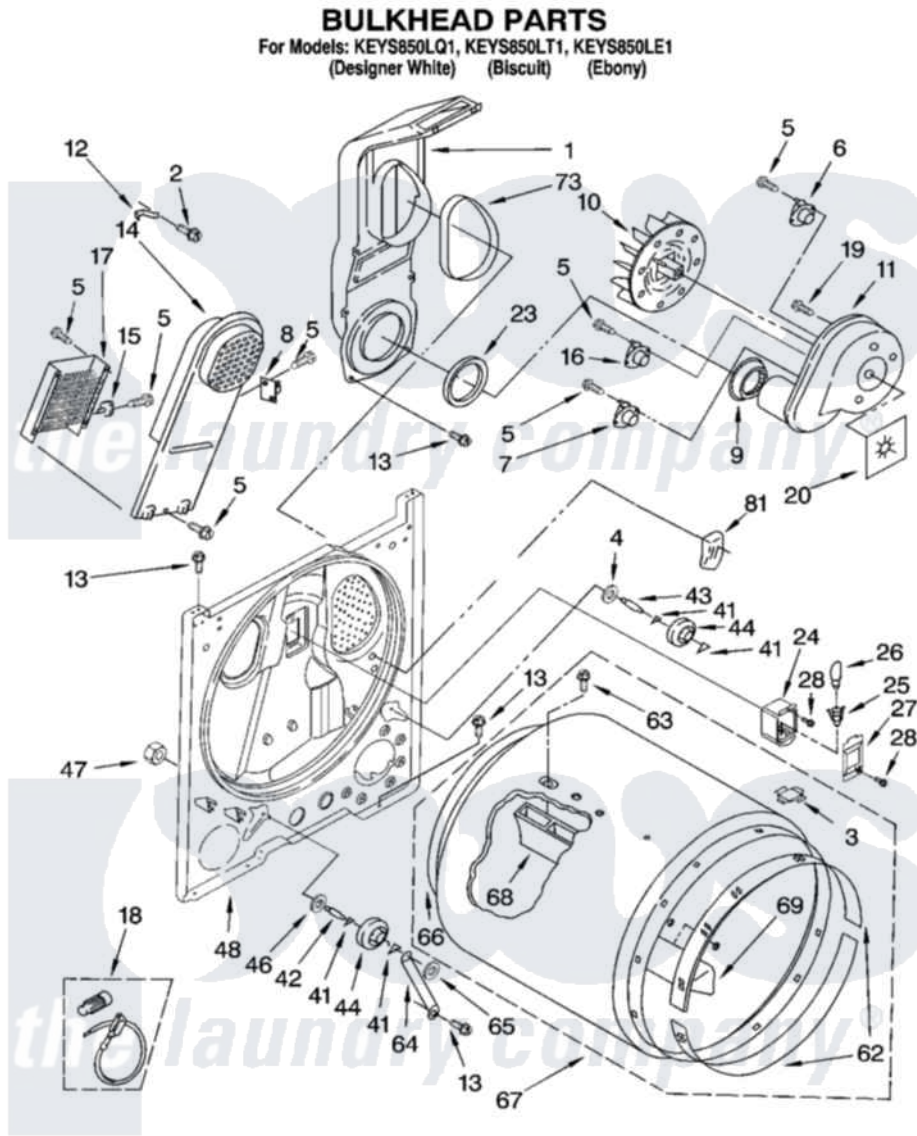

# Whirlpool KEYS850LT1 03 - BULKHEAD PARTS

8190257

5

Whirlpool [Residential Whirlpool KEYS850LT1 Dryer Parts](#) Parts Diagram 03 - BULKHEAD PARTS  
Click on the part number to view part

Item	Original Part Number	Replaced By	Status	Part Description
1	<a href="#">348368</a>			Lint Chute Assembly
2	<a href="#">489463</a>			Screw, 8-18 X 1/16
3	<a href="#">8066086</a>			Plug, Drum Hole
4	<a href="#">3388703</a>			Washer, Support
5	<a href="#">90767</a>			Screw, 8A X 3/8 HeX Washer Head Tapping
6	<a href="#">3390719</a>			Thermal-Fuse
7	<a href="#">3387134</a>			Thermostat, Internal-Bias
8	3977393	<a href="#">279816</a>		Cutoff-Tml
9	<a href="#">696302</a>			Shield, Exhaust
10	<a href="#">694089</a>			Wheel, Blower
11	8557386	<a href="#">8577232</a>		Housing, Blower
12	3398161			CLIP
13	343641	<a href="#">681414</a>		Screw, 10AB X 1/2
14	<a href="#">8541818</a>			Box, Heater
15	<a href="#">3404153</a>			Thermostat, 180F
16	<a href="#">3398130</a>			Thermostat, 135 F