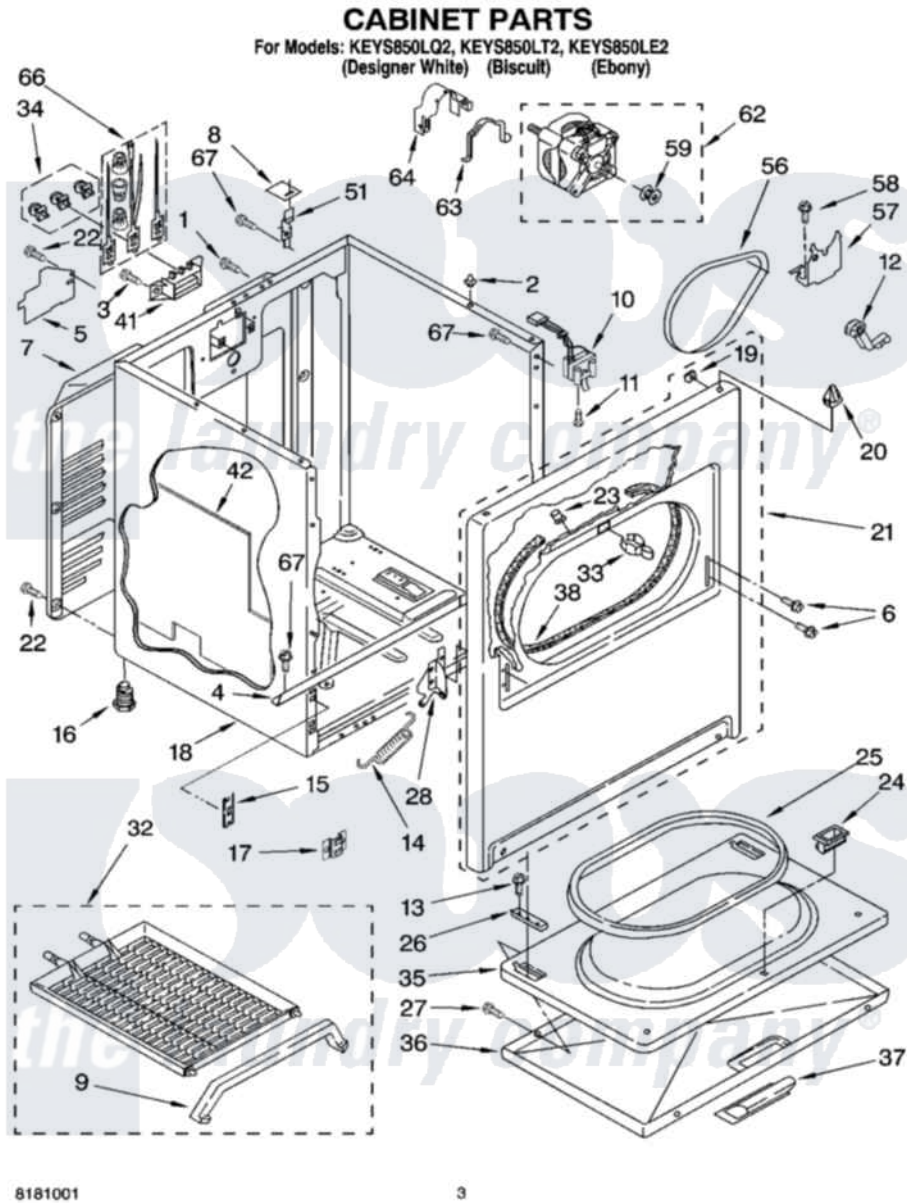

Whirlpool KEYS850LT2 02 - CABINET PARTS

Whirlpool Residential Whirlpool KEYS850LT2 Dryer Parts Parts Diagram 02 - CABINET PARTS
Click on the part number to view part

Item	Original Part Number	Replaced By	Status	Part Description
1	697776	4331106		Screw, No.10-32 X 7/16
2	98669			Lock, Front Top
3	3393008	308685		Side Trim)
4	8541400			Bracket, Cabinet
5	3396795			Cover, Terminal Block
6	342043	486146		Screw
7	3396805	280043		Panel-Rear
8	18849			Pad, Top Hinge
9	692989			BRacket, Dry Rack
10	3406107			Door Switch Assembly
11	697773	3395530		Screw
12	691366			Idler And Pulley Assembly
13	3357011	308685		Side Trim)
14	8541401	W10041960		Spring, Door
15	3394083			Clip, Front Panel
16	3392100	49621		Feet-Leveling

"	279810		Foot-Optional
17	8546676	W10041960	Spring, Door
18	8530603	8533643	Cabinet
"	8530606	3977306	Cabinet
"	8530605		Cabinet
19	98234		Clip, U-Bend
20	18776		Lock, Front Top
21	695620	279443	Panel
"	3977244	279891	Panel
"	3978795	280041	Panel
22	693995		Screw, Hex Head
23	685203	279220	Clip
24	3389441		Door Catch Assembly
25	3390731		Seal, Door
26	337189		Clip, Hinge
27	694091		Trim, Side Right Hand
28	8066056		Hinge, Door
"	8066057		Hinge, Door
32	3406839		Dry Rack Assembly
33	696144	279570	Latch
34	279393		Terminal Block Screw Kit
35	695737		Door, Rear
36	3393549		Door, Front
"	3977241		Door, Front
"	3403110		Door, Front
37	8536933		Handle, Door
"	8536934		Handle, Door
"	8536935		Handle, Door
38	3406129		Seal And Bearing Assembly
41	3397659		Block, Terminal
42	8564134		Board, Sound Dampening
51	238088	8066217	Hinge, Top
56	8066065	341241	Belt
57	348780		Base, Motor
58	3400500		Bolt, 3405245 5/16-18 X 3/4
59	3394341	W10299847	Pulley-Motor
62	8066206	279827	Motor-Drve
63	660658		Clamp, Motor Mounting 343481 685441
64	3404162		Clamp, Motor
66	279318		Terminal Tinned And Brass Panel
67	343641	681414	Screw, 10AB X 1/2