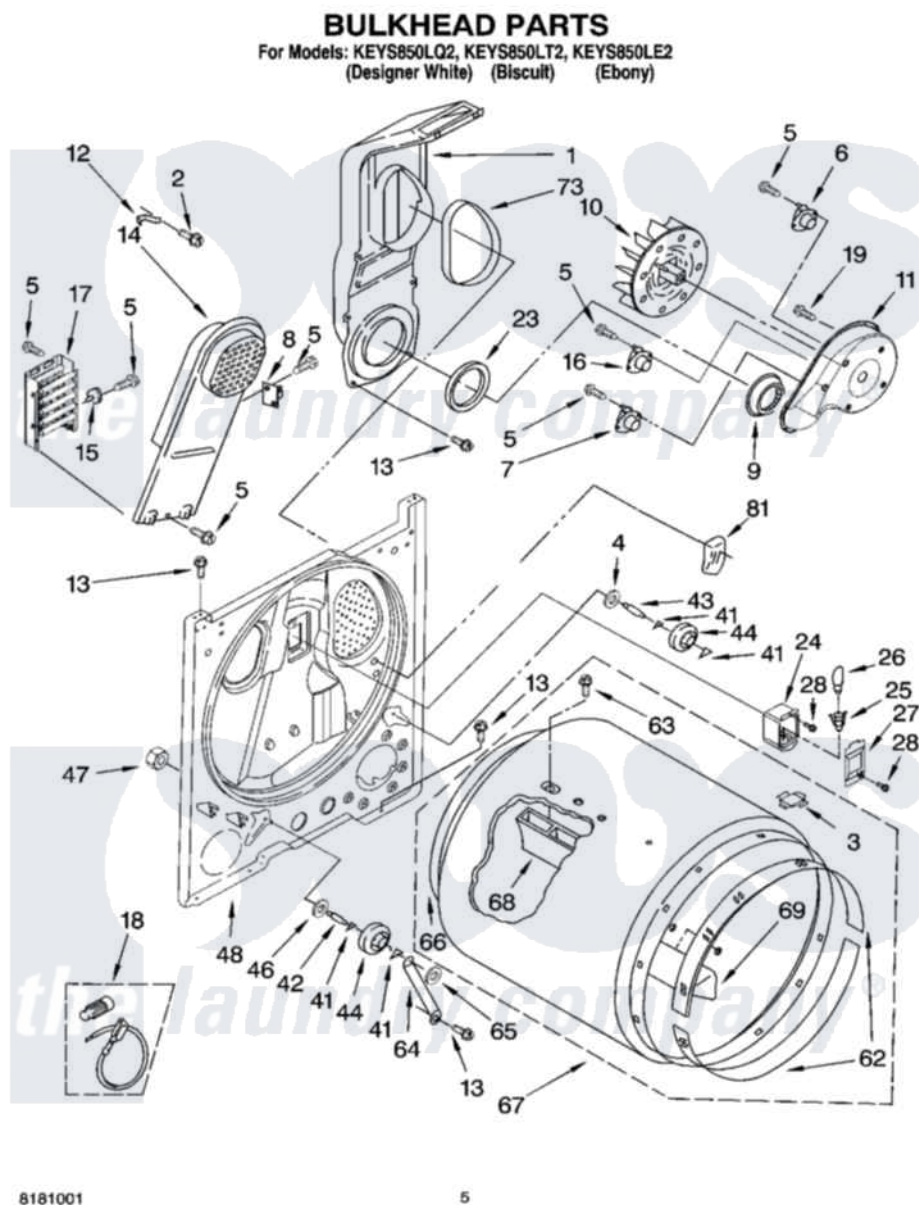

Whirlpool KEYS850LT2 03 - BULKHEAD PARTS, OPTIONAL PARTS (NOT INCLUDED)

Whirlpool [Residential Whirlpool KEYS850LT2 Dryer Parts](#) Parts Diagram 03 - BULKHEAD PARTS, OPTIONAL PARTS (NOT INCLUDED)

[Click on the part number to view part](#)

Item	Original Part Number	Replaced By	Status	Part Description
1	348368			Lint Chute Assembly
2	489463			Screw, 8-18 X 1/16
3	8066086			Plug, Drum Hole
4	3388703			Washer, Support
5	90767			Screw, 8A X 3/8 HeX Washer Head Tapping
6	3390719			Thermal-Fuse
7	3387134			Thermostat, Internal-Bias
8	3977393	279816		Cutoff-Tml
9	696302			Shield, Exhaust
10	694089			Wheel, Blower
11	8577232			Housing, Blower
12	3398161			CLIP
13	343641	681414		Screw, 10AB X 1/2
14	8541818			Box, Heater

15	3404153		Thermostat, 180F
16	3398130		Thermostat, 135 F
17	3401338		Element, Heater
18	279457		Wire Kit, Terminal
19	3390647	488729	Screw
23	347139		Seal, Lint Chute
24	3977373		Bracket, Drum Light
25	3403634	W10136369	Socket, Drum Light Assembly
26	3406124	22002263	Lamp
27	3402841	8532165	Lens, Drum Light
28	487909	488729	Screw
41	690997		Washer, Thrust
42	3399506	W10359270	Shaft, Drum Roller Threads
43	3399507	W10359269	Shaft, Drum Roller Threads
44	3397590	349241T	Support
46	348197		Washer, Support
47	3359452		Nut, Lock
48	3403414		Bulkhead
62	692526	279441	BeaRng-Rng
63	97787	W10109200	Screw, Baffle Mounting
64	3976434		Bracket, Support Shaft
65	90296		Nut, Push On
66	3406130	279857	Seal
67	695587		Drum Assembly
68	692490		Baffle, Drum
69	3403636		Baffle, Drum
73	339956		Seal, Air Duct To Bulkhead
81	3976479	279366	Electrode
	N/A	Not Available	ACCESSORY PARTS
"	279948	4392065	Kit, Dryer Repair
"	8522199		Accessory Parts
"	72017		Paint, Touch-Up
"	4392899		Paint, Touch-Up
"	72032		Paint, Touch-Up
"	350930		Paint, Pressurized Spray B
"	4392901		Paint, Pressurized Spray
"	786020	Not Available	PAINT, PRESSURIZED SPRAY (12 oz.) (Black)
"	350938		Paint, Pressurized Spray B
"	799344		Paint, Touch-Up)
"	4392900		Paint, Bulk)
"	786032		Refinishing Material