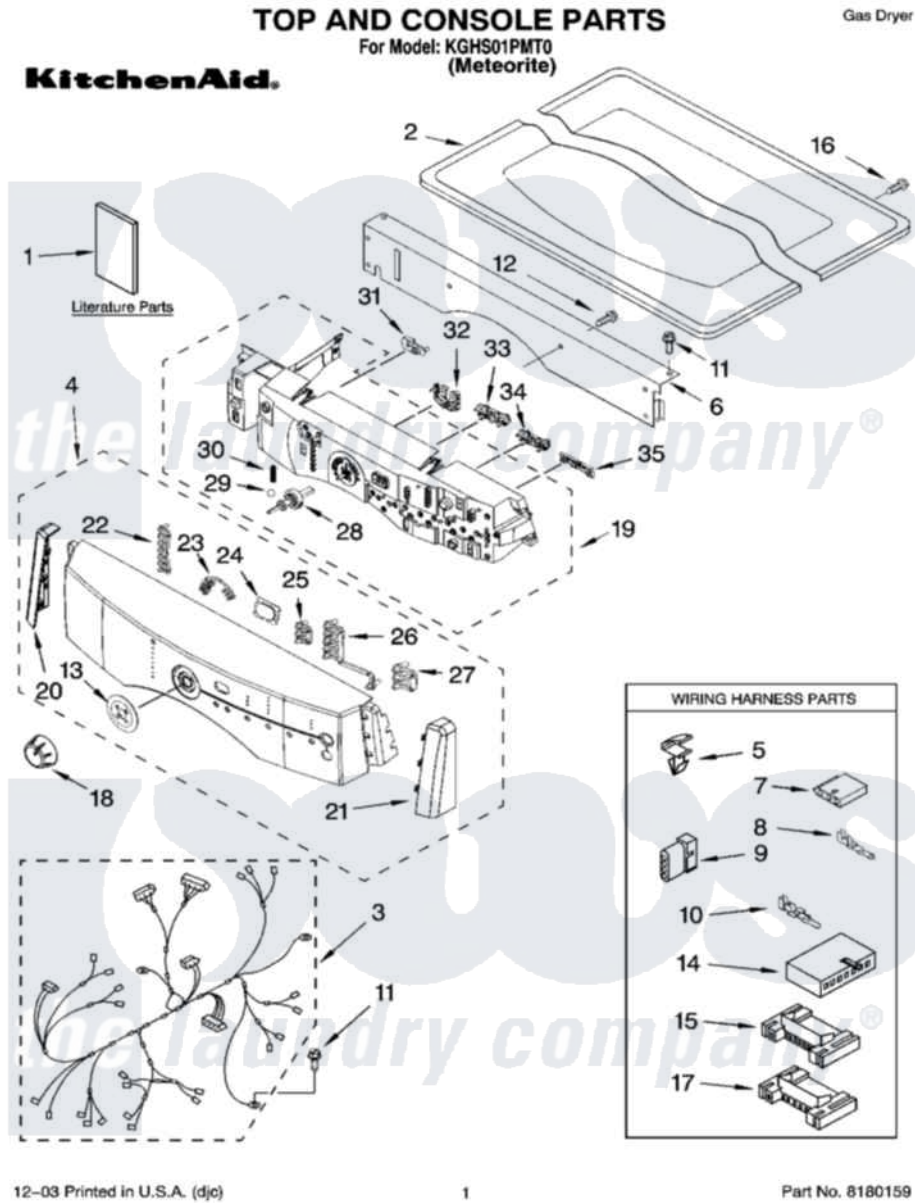

Whirlpool KGHS01PMT0 01 - TOP AND CONSOLE PARTS

Whirlpool Residential Whirlpool KGHS01PMT0 Dryer Parts Parts Diagram 01 - TOP AND CONSOLE PARTS
 Click on the part number to view part

Item	Original Part Number	Replaced By	Status	Part Description
1	LIT8557329		Not Available	Use & Care Guide
"	LIT8533580		Not Available	Tech Sheet
2	8539266	8546089		Top
3	8299950			Harness, Main
4	8542706	8546090		Panel-Control
5	3394427			Clip-Harness
6	8519271			Bracket, Console
7	353424			Plug, Terminal
8	94614			Terminal
9	3936144			Do-It-Yourself Repair Manuals
10	94613	596797		Terminal
11	3390647	488729		Screw
12	488886	488787		Screw
13	8542690			Bezel, Cycle
14	3936150			Connector, 7-Circuit
15	3395683			Receptacle, Multi-Terminal

16	8281225	Screw, 8-18 X 1/2
17	2203186	Connector, 5-Circuit
18	8542701	Knob, Assembly
19	8558455	User Interface
20	8542714	Endcap
21	8542713	Endcap
22	8542682	Light Indicator
23	8542683	Light Indicator
24	8542691	Lens, Display
25	8542684	Light Indicator
26	8542685	Light Indicator
27	8542686	Light Indicator
28	8542717	Shaft, Cycle Selector
29	8542716	Bearing, Knob
30	8542715	Spring, Knob
31	8542711	Pushbutton,
32	8542708	Pushbutton,
33	8542709	Pushbutton,
34	8542710	Pushbutton,
35	8558454	Pushbutton,)