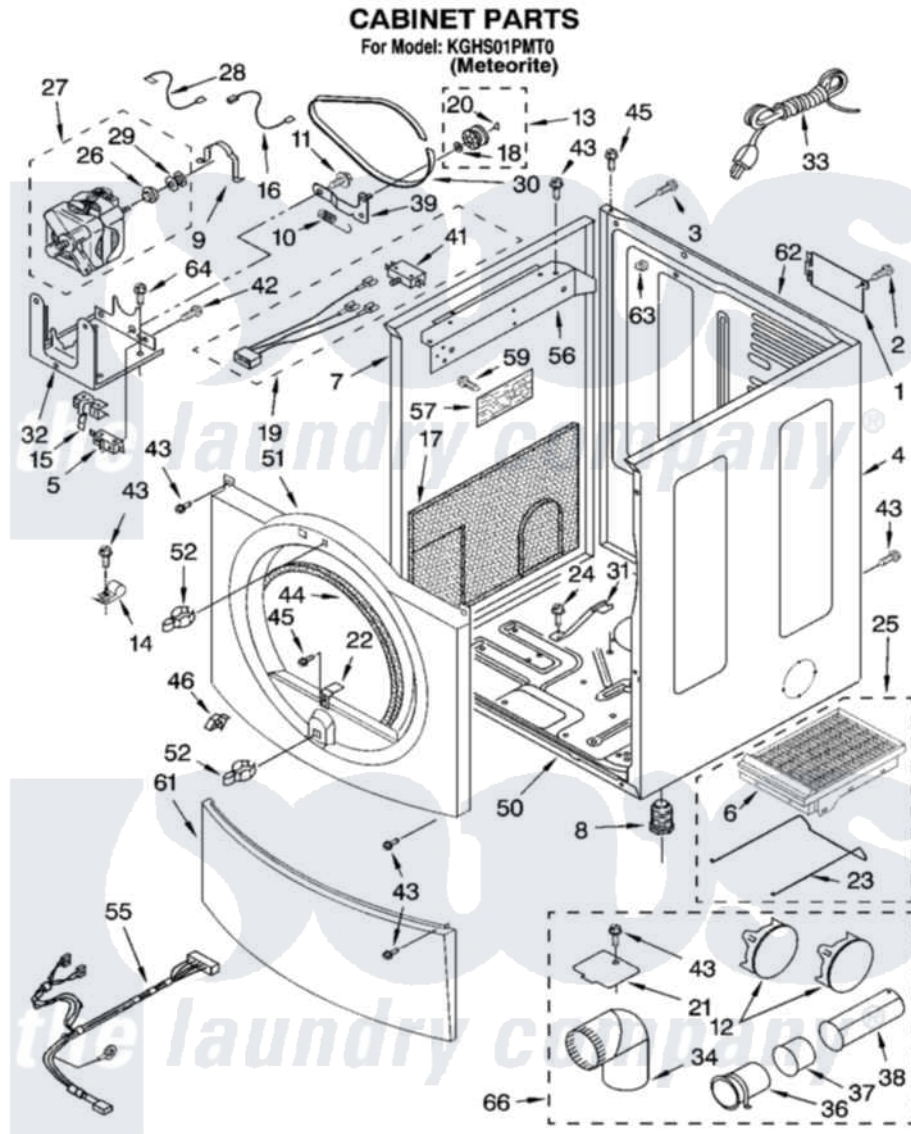

# Whirlpool KGHS01PMT0 02 - CABINET PARTS

8190159

3

Whirlpool Residential Whirlpool KGHS01PMT0 Dryer Parts Parts Diagram 02 - CABINET PARTS  
 Click on the part number to view part

Item	Original Part Number	Replaced By	Status	Part Description
1	<a href="#">8317340</a>			Cover, Terminal Block
2	3390814	<a href="#">90767</a>		Screw, 8A X 3/8 HeX Washer Head Tapping
3	697776	<a href="#">4331106</a>		Screw, No.10-32 X 7/16
4	8542720	<a href="#">8546088</a>		Panel
5	3394881	<a href="#">279782</a>		Switch-Lid
6	8521959	<a href="#">W10121663</a>		Dryer Rack
7	8542719	<a href="#">8546087</a>		Panel
8	3392100	<a href="#">49621</a>		Feet-Leveling
"	<a href="#">279810</a>			Foot-Optional
9	<a href="#">660658</a>			Clamp, Motor Mounting 343481 685441
10	<a href="#">3387374</a>			Spring, Idler
11	<a href="#">3389420</a>			Retainer-Idler 1/4-20 X 1/16
12	<a href="#">8557570</a>			Plug, Multivent
13	3388672	<a href="#">279640</a>		Pulley-ldr
14	<a href="#">3978776</a>			Bracket, Gas Pipe Switch