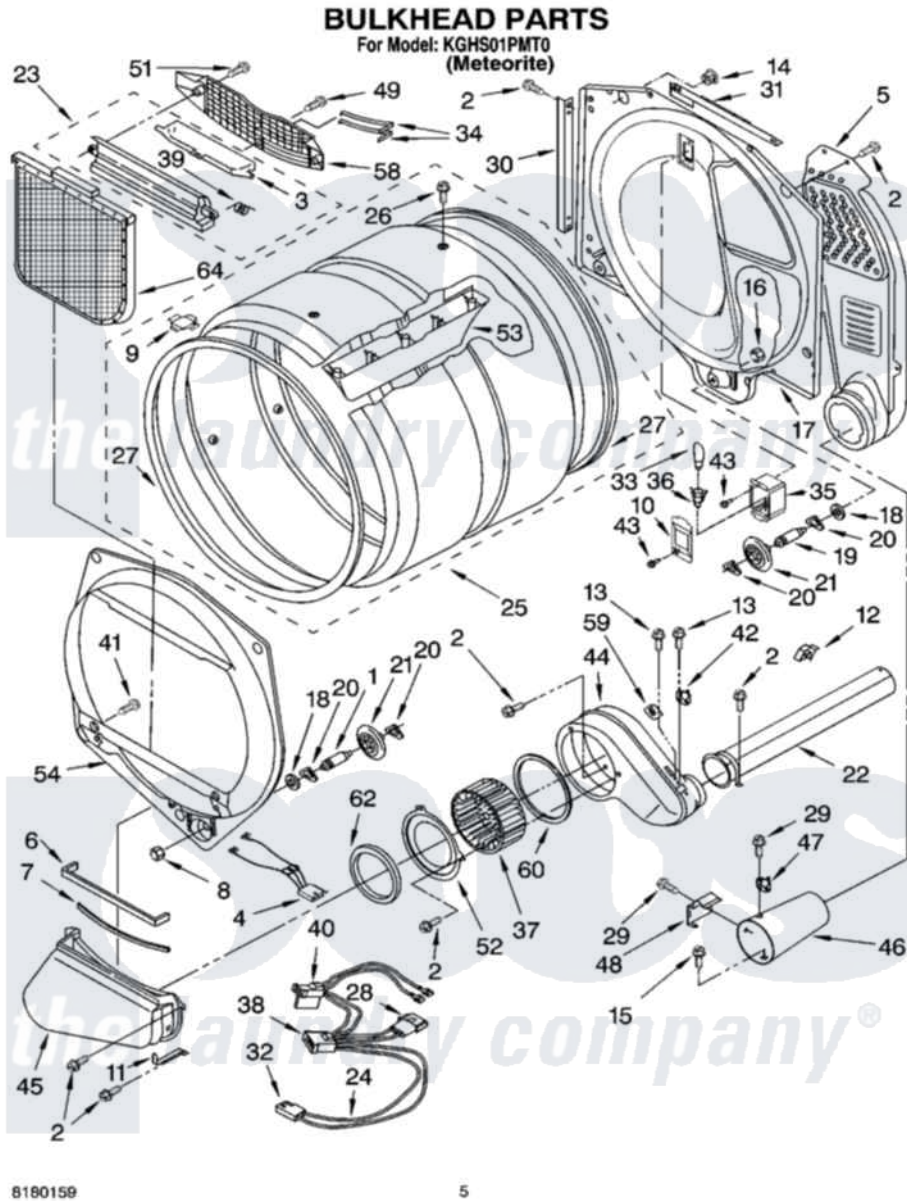

Whirlpool KGHS01PMT0 03 - BULKHEAD PARTS

8190159

5

Whirlpool [Residential Whirlpool KGHS01PMT0 Dryer Parts](#) Parts Diagram 03 - BULKHEAD PARTS
Click on the part number to view part

Item	Original Part Number	Replaced By	Status	Part Description
1	3399508	W10359271		Shaft, Drum Roller Threads
2	3390647	488729		Screw
3	3394984	8563758		Door, Lint Screen
4	3406653			Harness, Sensor
5	3394346			Air Duct Assembly
6	697813			Seal, Outlet Housing
7	697814	697813		Seal, Outlet Housing
8	3359452			Nut, Lock
9	8066086			Plug, Drum Hole
10	3402841	8532165		Lens, Drum Light
11	8529005		Not Available	Bracket, Lint Duct
12	3388229			Retainer, Toe Panel
13	3390646	W10139210		Screw, 8-18 X 5/16
14	8529007			Plug, Rear Bulkhead
15	693995			Screw, Hex Head
16	3387709			Nut, 3/8-16