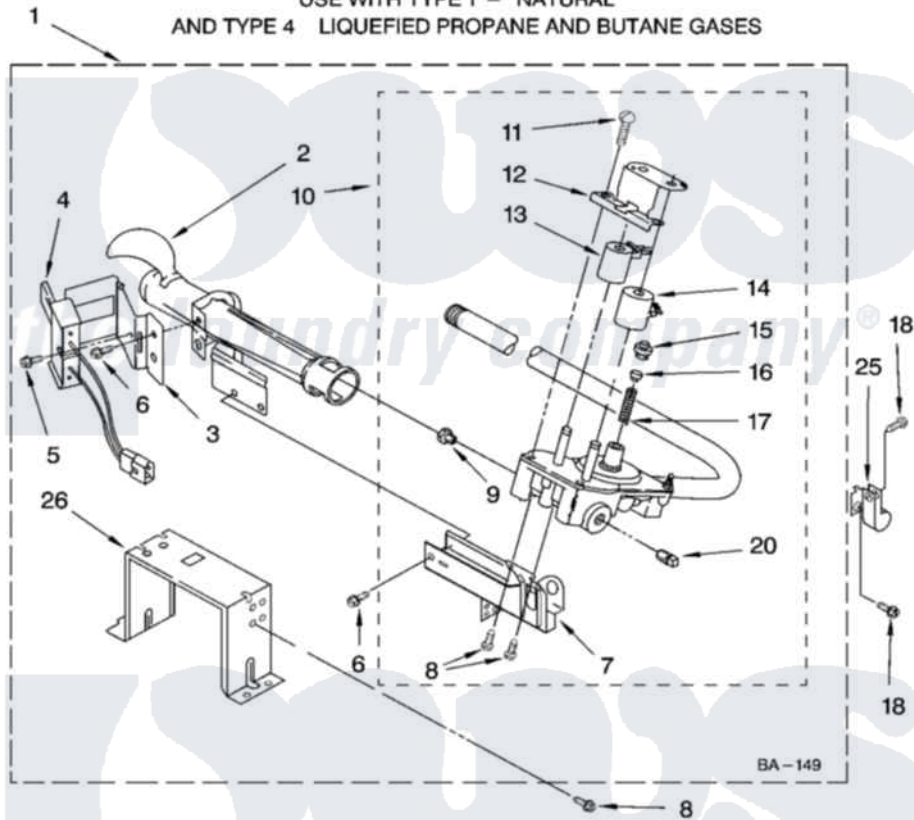

Whirlpool KGHS01PMT0 04 - 8318276 BURNER ASSEMBLY

8318276 BURNER ASSEMBLY

For Model: KGHS01PMT0
(Meteorite)

USE WITH TYPE 1 - NATURAL
AND TYPE 4 LIQUEFIED PROPANE AND BUTANE GASES

8180159

7

Whirlpool [Residential Whirlpool KGHS01PMT0 Dryer Parts](#) Parts Diagram 04 - 8318276 BURNER ASSEMBLY
Click on the part number to view part

Item	Original Part Number	Replaced By	Status	Part Description
1	8318276	280119		Burner-Gas
2	688617	693140		Burner
3	694298			Bracket, Ignitor
4	686590	279311		Ignitor
5	3393909			Screw, 8-32 X 7/8
6	343641	681414		Screw, 10AB X 1/2
7	3389871		Not Available	Base, Burner
8	3387057			Screw, 10-16 X 1/2 Orifice, Burner
9	234826			Orifice, Burner Type 1
"	229742			Orifice, Burner
"	234868			Orifice, Burner
10	8318281	W10480542		Valve-Gas
11	694421			Screw, Bracket Mounting
12	694538			Bracket, Shunt
13	694540			Coil, 60 Hz
14	694539			Coil, 60 Hz

15	694424		Leak, Limiter
16	694423		Screw, Regulator Adjustment
17	694422		Spring, Regulator
18	3390647	488729	Screw
20	239822	W10295523	Plug, Pipe
25	3387561		Clamp-Pipe
26	3389889		Bracket, Support
"	N/A		FOLLOWING PARTS NOT ILLUSTRATED
"	694572	49572A	Conversion Kit To Type L.p.g.f