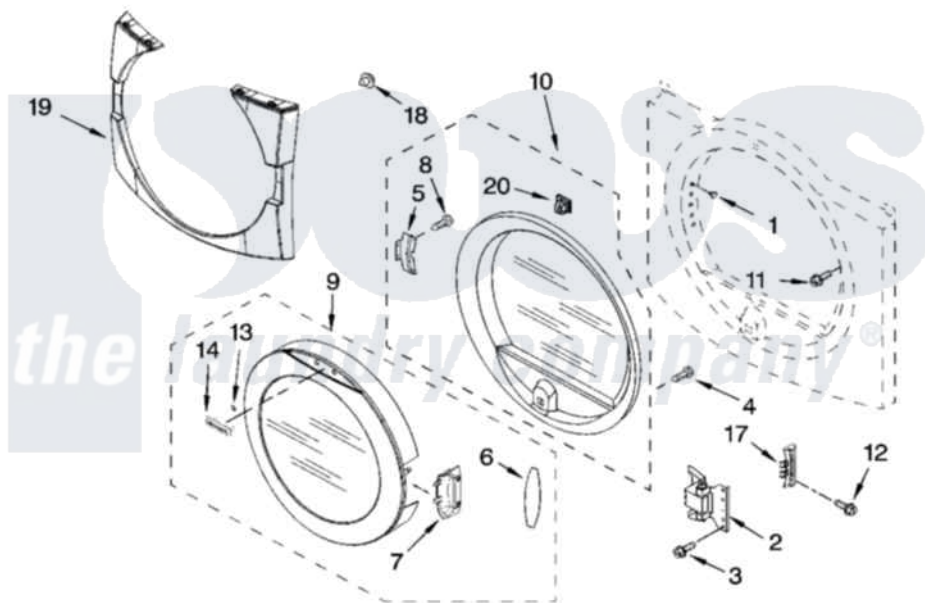

Whirlpool KGHS01PMT0 05 - DOOR PARTS

DOOR PARTS For Model: KGHS01PMT0 (Meteorite)

8190159

9

Whirlpool [Residential Whirlpool KGHS01PMT0 Dryer Parts](#) Parts Diagram 05 - DOOR PARTS
Click on the part number to view part

Item	Original Part Number	Replaced By	Status	Part Description
1	3404417			Plug, Hole
2	8546349			Door Hinge Assembly
3	342043	486146		Screw
4	9742177			Screw, 8-18 X .625
5	8529539			Bracket, Handle
6	8541011		Not Available	Pad, Door Handle
7	8557268			Handle, Door
8	3393008	308685		Side Trim)
9	8542697			Door And Window Assembly
10	8546200	8557501		Inner Door Assembly
11	355515			Screw, 8-18 X 11/16
12	90767			Screw, 8A X 3/8 HeX Washer Head Tapping
13	8558182	2004333		Nut
14	9707516			Medallion
17	8542704			Cover-Hinge, Rotating
18	25197190301	8181929		Clip, Trim