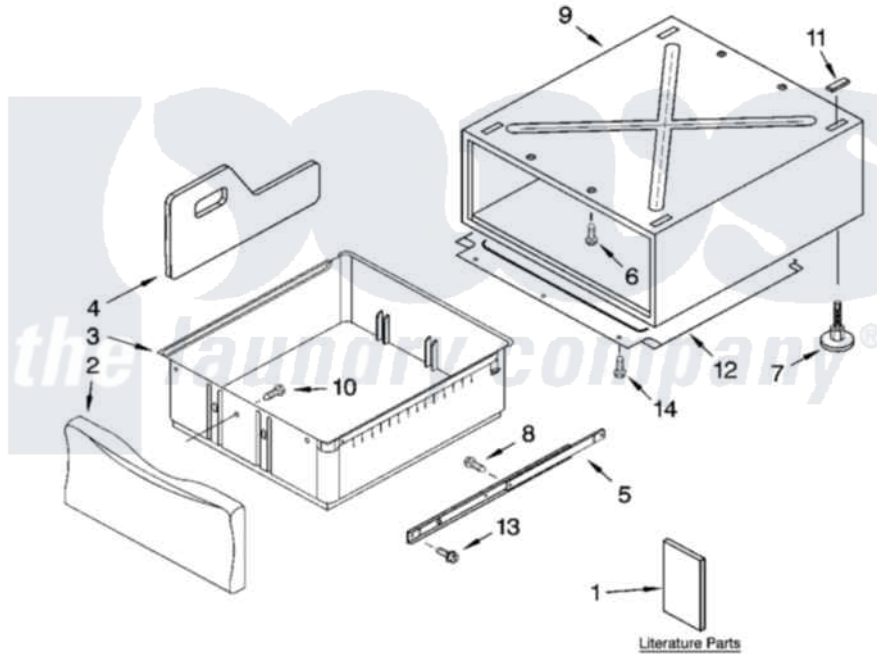

Whirlpool KGHS01PMT0 06 - PEDESTAL PARTS (NOT INCLUDED)

PEDESTAL PARTS (NOT INCLUDED)

For Model: KGHS01PMT0
(Meteorite)

10

8180159

Whirlpool Residential Whirlpool KGHS01PMT0 Dryer Parts Parts Diagram 06 - PEDESTAL PARTS (NOT INCLUDED)
Click on the part number to view part

Item	Original Part Number	Replaced By	Status	Part Description
"	BLANK		Not Available	PED2700A
1	LIT8537141		Not Available	Literature Parts (Installation Instructions)
"	LIT8537342		Not Available	Literature Parts (Parts List)
2	8537870	8538014		Drawer Front Assembly
"	8537871	8538015		Drawer Front Assembly
"	8537872	8538016		Drawer Front Assembly
"	8537908	8538017		Drawer Front Assembly
"	8537931	8538018		Drawer Front Assembly
"	BLANK		Not Available	LAB2700ML
"	8537934			Drawer Bin
"	BLANK		Not Available	LAB2700ML
"	8537935	285974		Divider
3	N/A		Not Available	DRAWER BIN
4	N/A		Not Available	DIVIDER
5	8537850	8578394		Slide Assembly
6	3400111			Screw, 12-14 X 5/8

7	8537852	8563585	Leveling Foot And Nut
8	3400639	3388228	Screw, 8-18 X 1/32
9	N/A	Not Available	Cabinet (Not Serviced)
10	3400842		Screw, 8-18 X 1/2
11	8537863		Pad
12	8537853		Pan, Bottom
13	9740848		Screw, Mixing Valve Mounting
14	90767		Screw, 8A X 3/8 HeX Washer Head Tapping