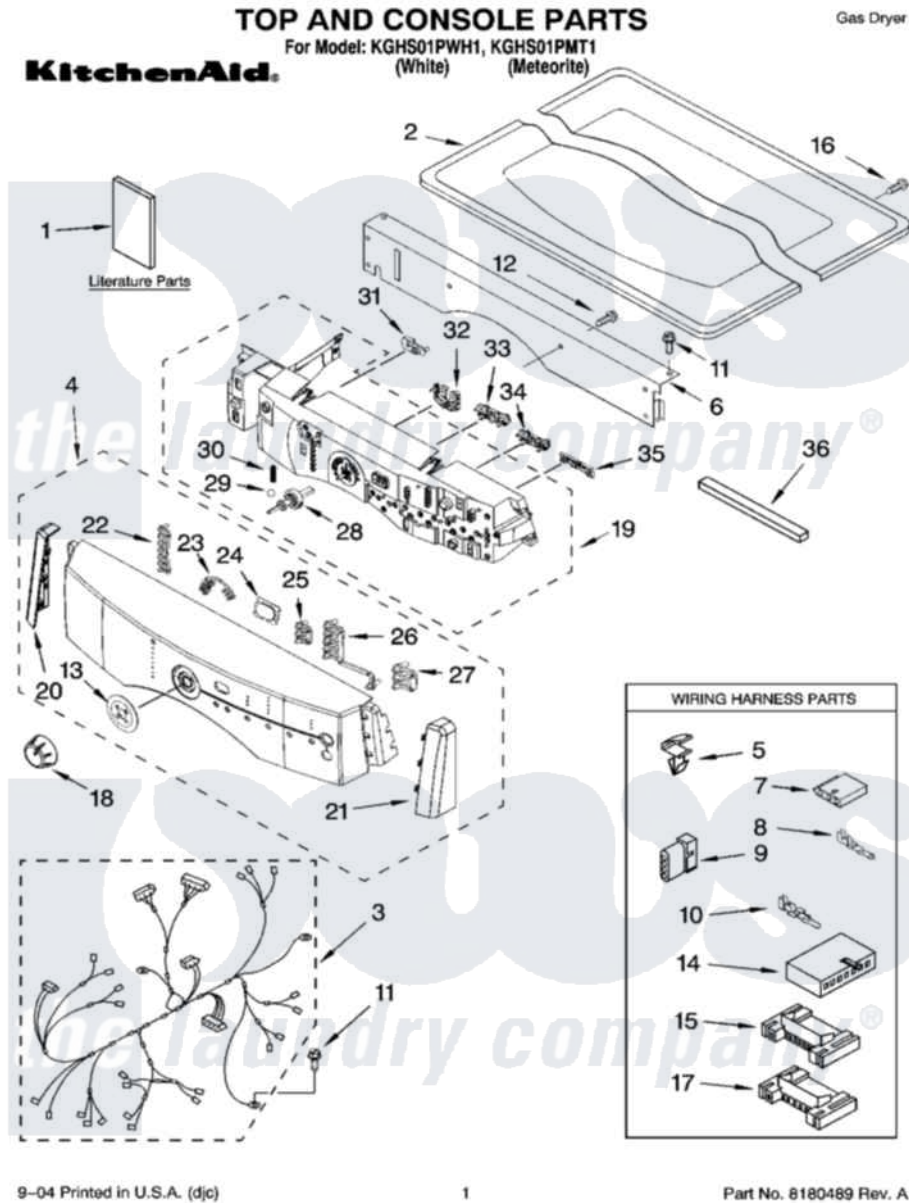

# Whirlpool KGHS01PMT1 01 - TOP AND CONSOLE PARTS

Whirlpool [Residential Whirlpool KGHS01PMT1 Dryer Parts](#) Parts Diagram 01 - TOP AND CONSOLE PARTS  
Click on the part number to view part

Item	Original Part Number	Replaced By	Status	Part Description
1	8562593		Not Available	Use & Care Guide
"	8563817		Not Available	Tech Sheet
2	8519251	<a href="#">W10117263</a>		Top
"	8539266	<a href="#">8546089</a>		Top
3	<a href="#">8299950</a>			Harness, Main
4	8562599		Not Available	Panel, Console (Includes Bezel, Light Indicators & Endcaps) (White)
"	8542706	<a href="#">8546090</a>		Panel-Control
5	<a href="#">3394427</a>			Clip-Harness
6	<a href="#">8519271</a>			Bracket, Console
7	<a href="#">353424</a>			Plug, Terminal
8	<a href="#">94614</a>			Terminal
9	<a href="#">3936144</a>			Do-It-Yourself Repair Manuals
10	94613	<a href="#">596797</a>		Terminal
11	3390647	<a href="#">488729</a>		Screw
12	488886	<a href="#">488787</a>		Screw