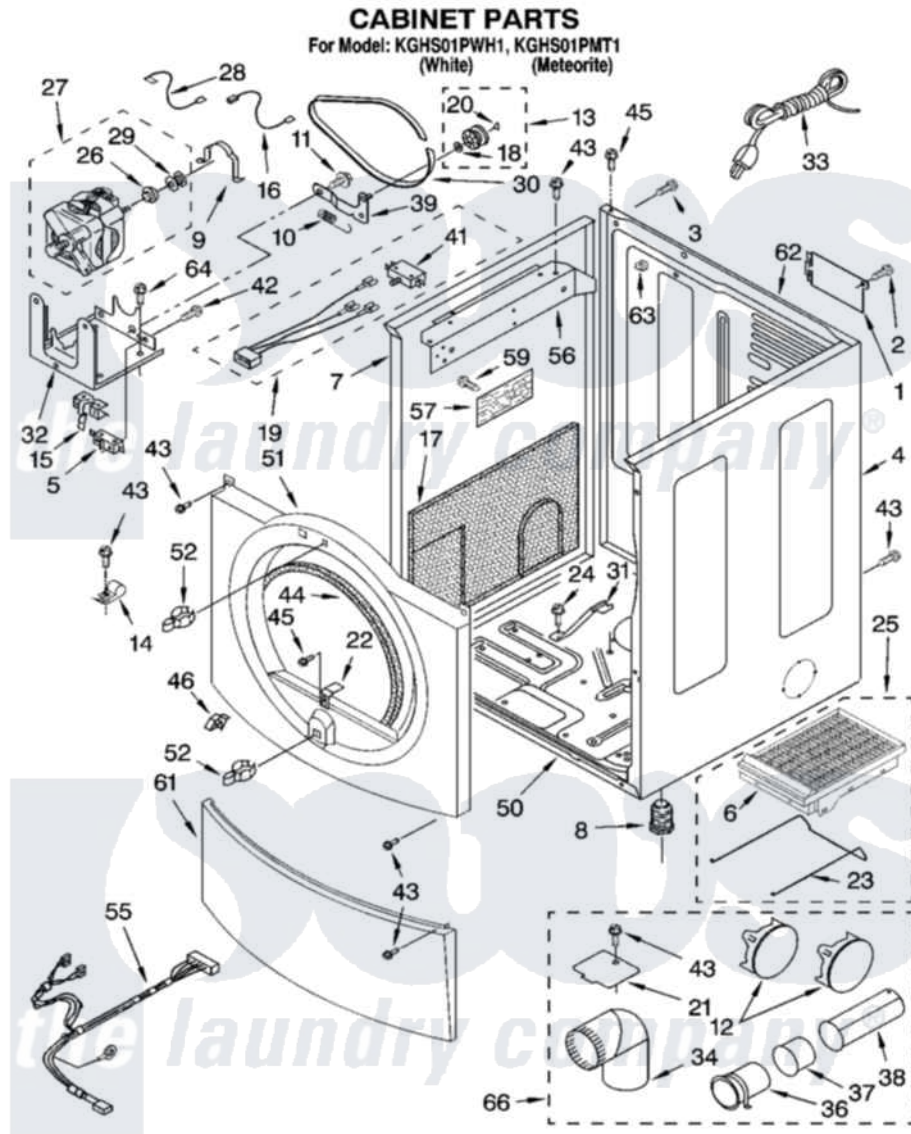

# Whirlpool KGHS01PMT1 02 - CABINET PARTS

8180489

3

Whirlpool [Residential Whirlpool KGHS01PMT1 Dryer Parts](#) Parts Diagram 02 - CABINET PARTS  
 Click on the part number to view part

Item	Original Part Number	Replaced By	Status	Part Description
1	<a href="#">8317340</a>			Cover, Terminal Block
2	3390814	<a href="#">90767</a>		Screw, 8A X 3/8 HeX Washer Head Tapping
3	697776	<a href="#">4331106</a>		Screw, No.10-32 X 7/16
4	8519213	<a href="#">W10131287</a>		Panel
"	8542720	<a href="#">8546088</a>		Panel
5	3394881	<a href="#">279782</a>		Switch-Lid
6	8521959	<a href="#">W10121663</a>		Dryer Rack
7	8519209	<a href="#">W10131287</a>		Panel
"	8542719	<a href="#">8546087</a>		Panel
8	3392100	<a href="#">49621</a>		Feet-Leveling
"	<a href="#">279810</a>			Foot-Optional
9	<a href="#">660658</a>			Clamp, Motor Mounting 343481 685441
10	<a href="#">3387374</a>			Spring, Idler
11	<a href="#">3389420</a>			Retainer-Idler 1/4-20 X 1/16
12	697750	<a href="#">W10470674</a>		Dryer Exhaust Kit