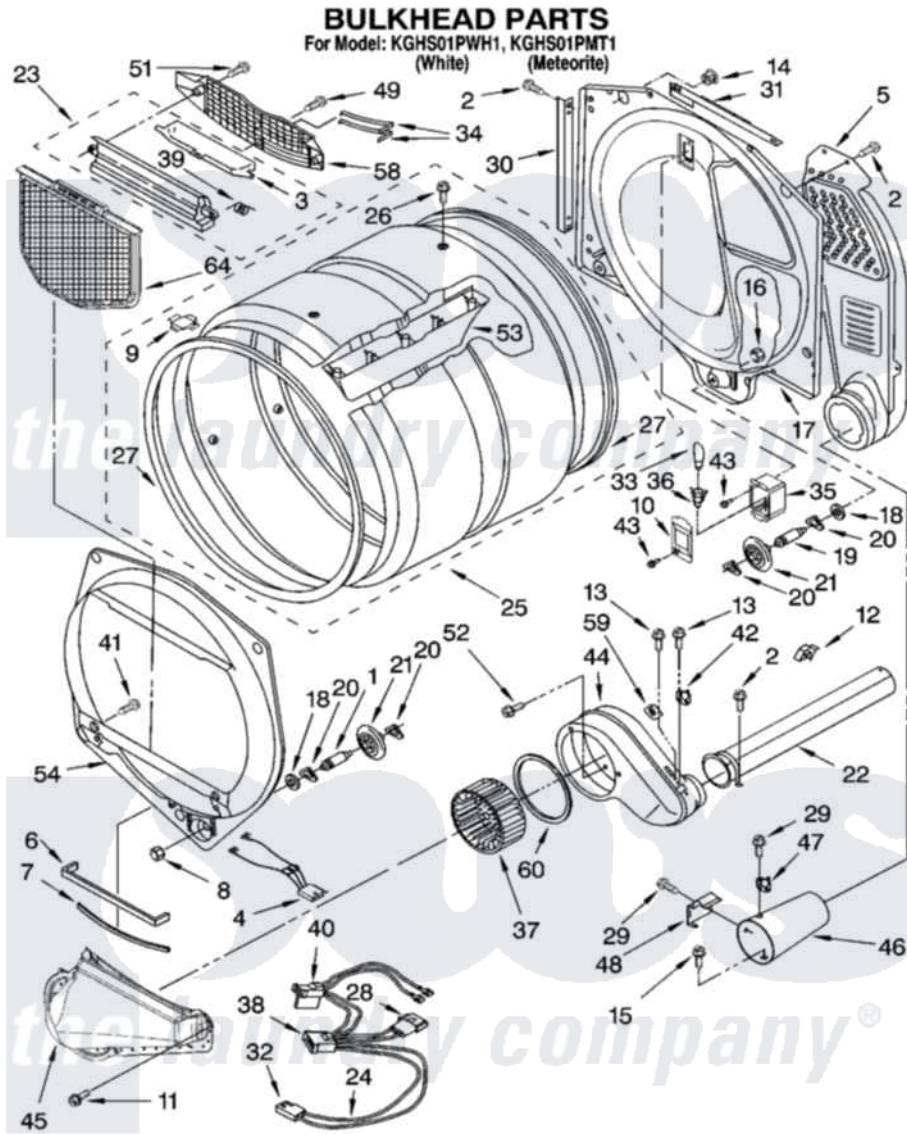

# Whirlpool KGHS01PMT1 03 - BULKHEAD PARTS

8180489

5

Whirlpool [Residential Whirlpool KGHS01PMT1 Dryer Parts](#) Parts Diagram 03 - BULKHEAD PARTS  
 Click on the part number to view part

| Item | Original Part Number    | Replaced By               | Status | Part Description           |
|------|-------------------------|---------------------------|--------|----------------------------|
| 1    | 3399508                 | <a href="#">W10359271</a> |        | Shaft, Drum Roller Threads |
| 2    | 3390647                 | <a href="#">488729</a>    |        | Screw                      |
| 3    | 3394984                 | <a href="#">8563758</a>   |        | Door, Lint Screen          |
| 4    | <a href="#">3406653</a> |                           |        | Harness, Sensor            |
| 5    | <a href="#">3394346</a> |                           |        | Air Duct Assembly          |
| 6    | <a href="#">697813</a>  |                           |        | Seal, Outlet Housing       |
| 7    | 697814                  | <a href="#">697813</a>    |        | Seal, Outlet Housing       |
| 8    | <a href="#">3359452</a> |                           |        | Nut, Lock                  |
| 9    | <a href="#">8066086</a> |                           |        | Plug, Drum Hole            |
| 10   | 3402841                 | <a href="#">8532165</a>   |        | Lens, Drum Light           |
| 11   | <a href="#">489463</a>  |                           |        | Screw, 8-18 X 1/16         |
| 12   | <a href="#">3388229</a> |                           |        | Retainer, Toe Panel        |
| 13   | 3390646                 | <a href="#">W10139210</a> |        | Screw, 8-18 X 5/16         |
| 14   | <a href="#">8529007</a> |                           |        | Plug, Rear Bulkhead        |
| 15   | <a href="#">693995</a>  |                           |        | Screw, Hex Head            |
| 16   | <a href="#">3387709</a> |                           |        | Nut, 3/8-16                |