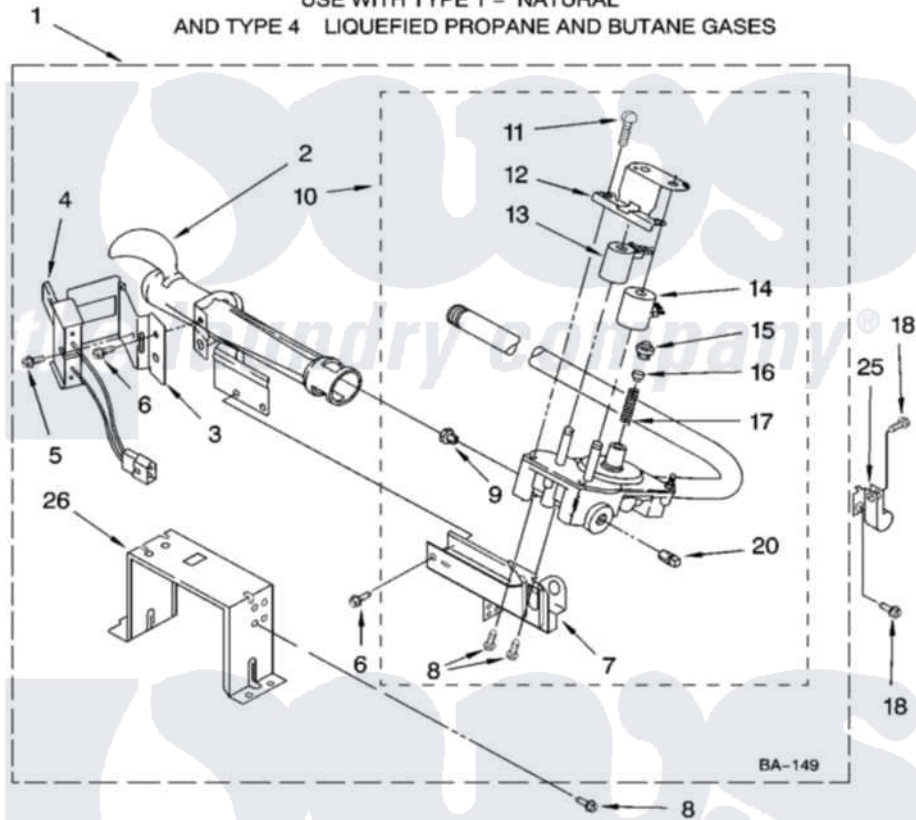

Whirlpool KGHS01PMT1 04 - 8318276 BURNER ASSEMBLY

8318276 BURNER ASSEMBLY

For Model: KGHS01PWH1, KGHS01PMT1
(White) (Meteorite)

USE WITH TYPE 1 - NATURAL
AND TYPE 4 LIQUEFIED PROPANE AND BUTANE GASES

8180489

7

Whirlpool [Residential Whirlpool KGHS01PMT1 Dryer Parts](#) Parts Diagram 04 - 8318276 BURNER ASSEMBLY
Click on the part number to view part

Item	Original Part Number	Replaced By	Status	Part Description
1	8318276	280119		Burner-Gas
2	688617	693140		Burner
3	694298			Bracket, Ignitor
4	686590	279311		Ignitor
5	3393909			Screw, 8-32 X 7/8
6	343641	681414		Screw, 10AB X 1/2
7	3389871		Not Available	Base, Burner
8	3387057			Screw, 10-16 X 1/2 Orifice, Burner
9	234826			Orifice, Burner Type 1
"	229742			Orifice, Burner
"	234868			Orifice, Burner
10	8318281	W10480542		Valve-Gas
11	694421			Screw, Bracket Mounting
12	694538			Bracket, Shunt
13	694540			Coil, 60 Hz
14	694539			Coil, 60 Hz

15	694424		Leak, Limiter
16	694423		Screw, Regulator Adjustment
17	694422		Spring, Regulator
18	3390647	488729	Screw
20	239822	W10295523	Plug, Pipe
25	3387561		Clamp-Pipe
26	3389889		Bracket, Support
"	N/A		FOLLOWING PARTS NOT ILLUSTRATED
"	694572	49572A	Conversion Kit To Type L.p.g.f