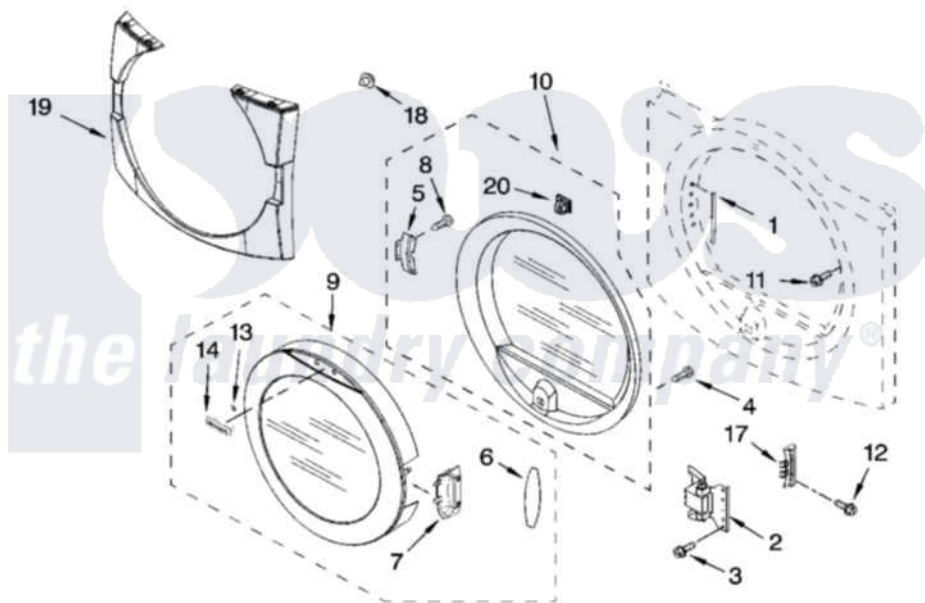

Whirlpool KGHS01PMT1 05 - DOOR PARTS

DOOR PARTS For Model: KGHS01PWH1, KGHS01PMT1 (White) (Meteorite)

8180489

9

Whirlpool [Residential Whirlpool KGHS01PMT1 Dryer Parts](#) Parts Diagram 05 - DOOR PARTS
Click on the part number to view part

Item	Original Part Number	Replaced By	Status	Part Description
1	8563855			Label, Hinge Hole
2	8546349			Door Hinge Assembly
3	342043	486146		Screw
4	9742177			Screw, 8-18 X .625
5	8529539			Bracket, Handle
6	8541011		Not Available	Pad, Door Handle
7	8557268			Handle, Door
8	3393008	308685		Side Trim)
9	8542697			Door And Window Assembly
10	8546200	8557501		Inner Door Assembly
11	355515			Screw, 8-18 X 11/16
12	90767			Screw, 8A X 3/8 HeX Washer Head Tapping
13	8558182	2004333		Nut
14	9707516			Medallion
17	8562607		Not Available	Cover-Hinge, Rotating (White)
"	8542704			Cover-Hinge, Rotating