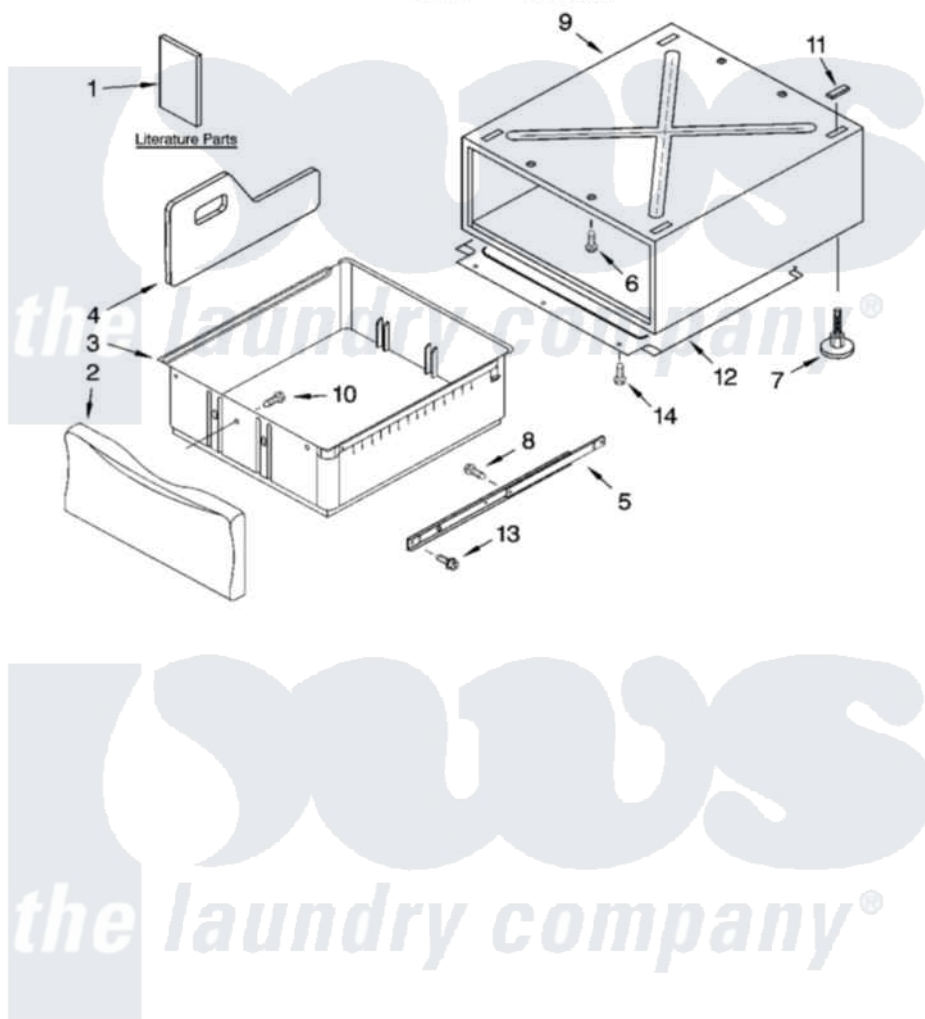

**Whirlpool KGHS01PMT1 06 - PEDESTAL PARTS (NOT INCLUDED),
OPTIONAL PARTS (NOT INCLUDED)**

PEDESTAL PARTS (NOT INCLUDED)

For Model: KGHS01PWH1, KGHS01PMT1
(White) (Meteorite)

Whirlpool [Residential Whirlpool KGHS01PMT1 Dryer Parts](#) Parts Diagram 06 - PEDESTAL PARTS (NOT INCLUDED),
OPTIONAL PARTS (NOT INCLUDED).
[Click on the part number to view part](#)

Item	Original Part Number	Replaced By	Status	Part Description
1	LIT8537141		Not Available	Literature Parts (Installation Instructions)
"	LIT8537342		Not Available	Literature Parts (Parts List)
2	8537870	8538014		Drawer Front Assembly
"	8537871	8538015		Drawer Front Assembly
"	8537872	8538016		Drawer Front Assembly
"	8537908	8538017		Drawer Front Assembly
"	8537931	8538018		Drawer Front Assembly
3	8537883			Drawer Bin
"	8537934			Drawer Bin
4	8537875	280123		Divider
"	8537935	285974		Divider
5	8537850	8578394		Slide Assembly
6	3400111			Screw, 12-14 X 5/8
7	8537852	8563585		Leveling Foot And Nut