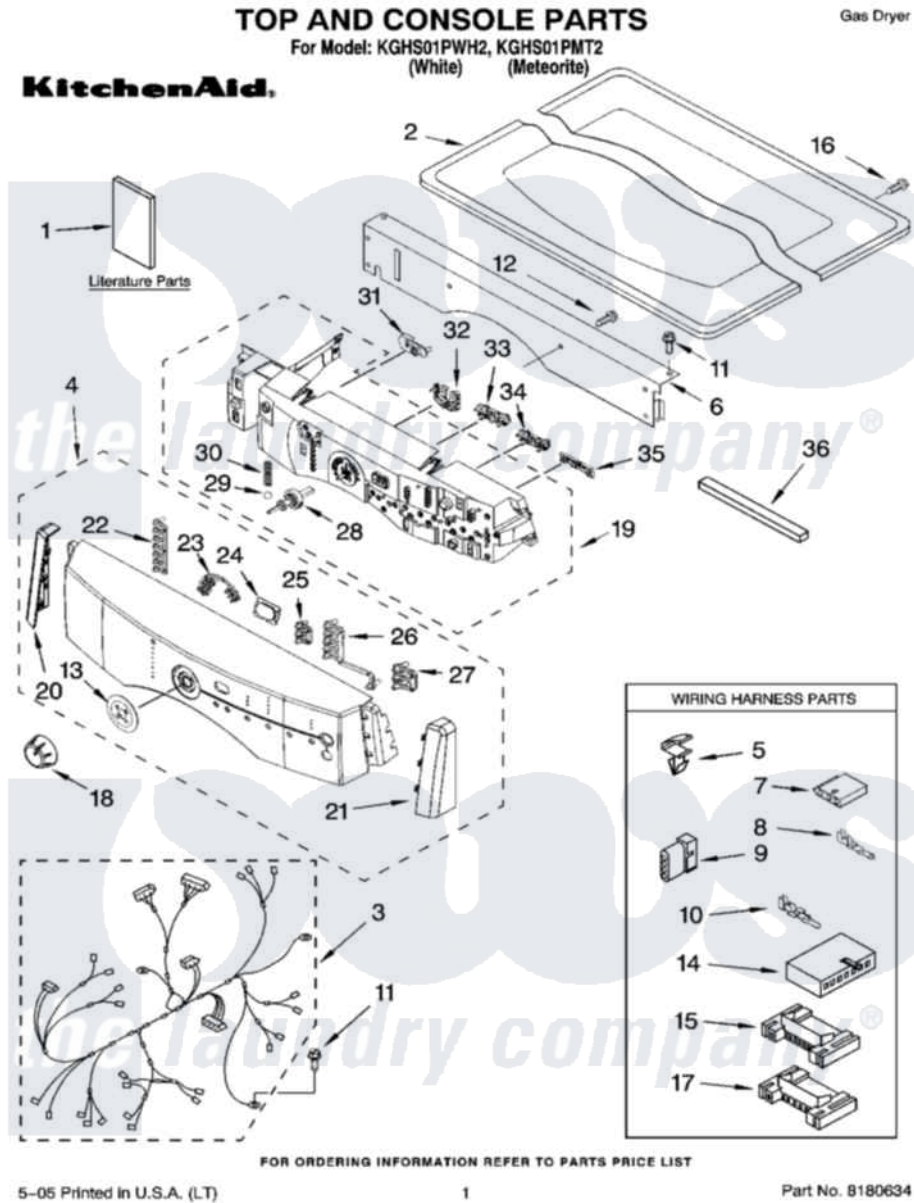

Whirlpool KGHS01PMT2 01 - TOP AND CONSOLE PARTS

Whirlpool Residential Whirlpool KGHS01PMT2 Dryer Parts Parts Diagram 01 - TOP AND CONSOLE PARTS
 Click on the part number to view part

Item	Original Part Number	Replaced By	Status	Part Description
1	8562593		Not Available	Use & Care Guide
"	8563817		Not Available	Tech Sheet
"	8557330		Not Available	GUIDE, QUICK START
2	8519251	W10117263		Top
"	8539266	8546089		Top
3	8299950			Harness, Main
4	8562599		Not Available	Panel, Console (Includes Bezel, Light Indicators & Endcaps) (White)
"	8542706	8546090		Panel-Control
5	3394427			Clip-Harness
6	8519271			Bracket, Console
7	353424			Plug, Terminal
8	94614			Terminal
9	3936144			Do-It-Yourself Repair Manuals
10	94613	596797		Terminal
11	3390647	488729		Screw

12	488886	488787	Screw
13	8542690		Bezel, Cycle
14	3936150		Connector, 7-Circuit
15	3395683		Receptacle, Multi-Terminal
16	8281225		Screw, 8-18 X 1/2
17	2203186		Connector, 5-Circuit
18	8542701		Knob, Assembly
19	8558455		User Interface
20	8562598		Endcap
"	8542714		Endcap
21	8562597		Endcap
"	8542713		Endcap
22	8542682		Light Indicator
23	8542683		Light Indicator
24	8542691		Lens, Display
25	8542684		Light Indicator
26	8542685		Light Indicator
27	8542686		Light Indicator
28	8542717		Shaft, Cycle Selector
29	8542716		Bearing, Knob
30	8542715		Spring, Knob
31	8562606		Pushbutton,)
"	8542711		Pushbutton,
32	8562603		Pushbutton,
"	8542708		Pushbutton,
33	8562604		Pushbutton,
"	8542709		Pushbutton,
34	8562605		Pushbutton,
"	8542710		Pushbutton,
35	8558454		Pushbutton,)
36	8066181		Gasket, Console