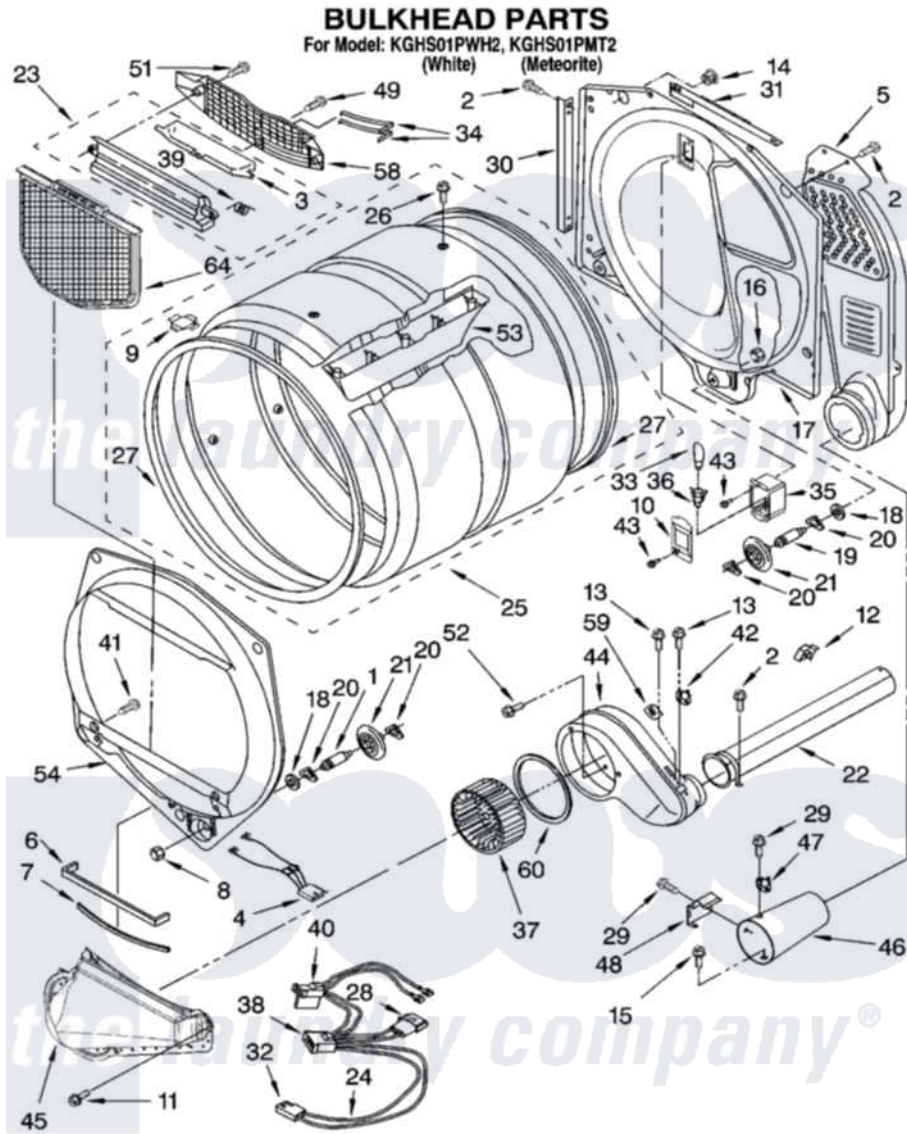

Whirlpool KGHS01PMT2 03 - BULKHEAD PARTS

FOR ORDERING INFORMATION REFER TO PARTS PRICE LIST

8180634

5

Whirlpool [Residential Whirlpool KGHS01PMT2 Dryer Parts](#) Parts Diagram 03 - BULKHEAD PARTS
Click on the part number to view part

Item	Original Part Number	Replaced By	Status	Part Description
1	3399508	W10359271		Shaft, Drum Roller Threads
2	3390647	488729		Screw
3	3394984	8563758		Door, Lint Screen
4	3406653			Harness, Sensor
5	3394346			Air Duct Assembly
6	697813			Seal, Outlet Housing
7	697814	697813		Seal, Outlet Housing
8	3359452			Nut, Lock
9	8066086			Plug, Drum Hole
10	3402841	8532165		Lens, Drum Light
11	489463			Screw, 8-18 X 1/16
12	3388229			Retainer, Toe Panel
13	3390646	W10139210		Screw, 8-18 X 5/16
14	8529007			Plug, Rear Bulkhead
15	693995			Screw, Hex Head
16	3387709			Nut, 3/8-16