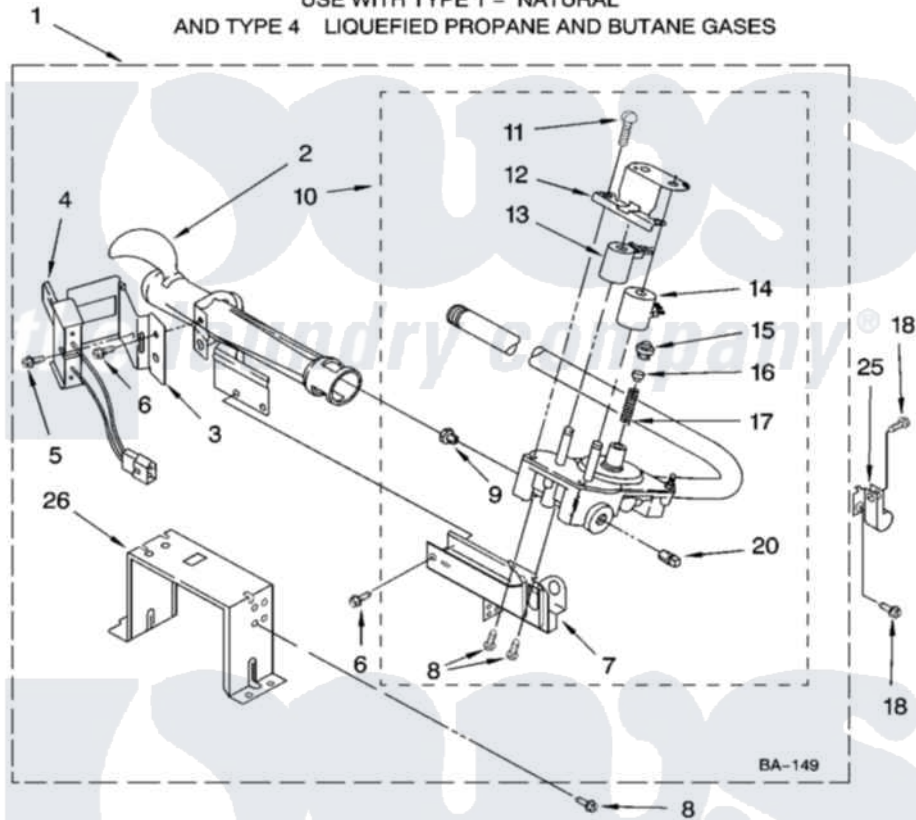

Whirlpool KGHS01PMT2 04 - 8318276 BURNER ASSEMBLY

8318276 BURNER ASSEMBLY

For Model: KGHS01PWH2, KGHS01PMT2
(White) (Meteorite)

USE WITH TYPE 1 - NATURAL
AND TYPE 4 LIQUEFIED PROPANE AND BUTANE GASES

8180634

FOR ORDERING INFORMATION REFER TO PARTS PRICE LIST

7

Whirlpool [Residential Whirlpool KGHS01PMT2 Dryer Parts](#) Parts Diagram 04 - 8318276 BURNER ASSEMBLY
Click on the part number to view part

Item	Original Part Number	Replaced By	Status	Part Description
1	8318276	280119		Burner-Gas
2	688617	693140		Burner
3	694298			Bracket, Ignitor
4	686590	279311		Ignitor
5	3393909			Screw, 8-32 X 7/8
6	343641	681414		Screw, 10AB X 1/2
7	3389871		Not Available	Base, Burner
8	3387057			Screw, 10-16 X 1/2 Orifice, Burner
9	234826			Orifice, Burner Type 1
"	229742			Orifice, Burner
"	234868			Orifice, Burner
10	8318281	W10480542		Valve-Gas
11	694421			Screw, Bracket Mounting
12	694538			Bracket, Shunt
13	694540			Coil, 60 Hz
14	694539			Coil, 60 Hz

15	694424		Leak, Limiter
16	694423		Screw, Regulator Adjustment
17	694422		Spring, Regulator
18	3390647	488729	Screw
20	239822	W10295523	Plug, Pipe
25	3387561		Clamp-Pipe
26	3389889		Bracket, Support
"	N/A		Not Available
"	694572	49572A	FOLLOWING PARTS NOT ILLUSTRATED Conversion Kit To Type L.p.g.f