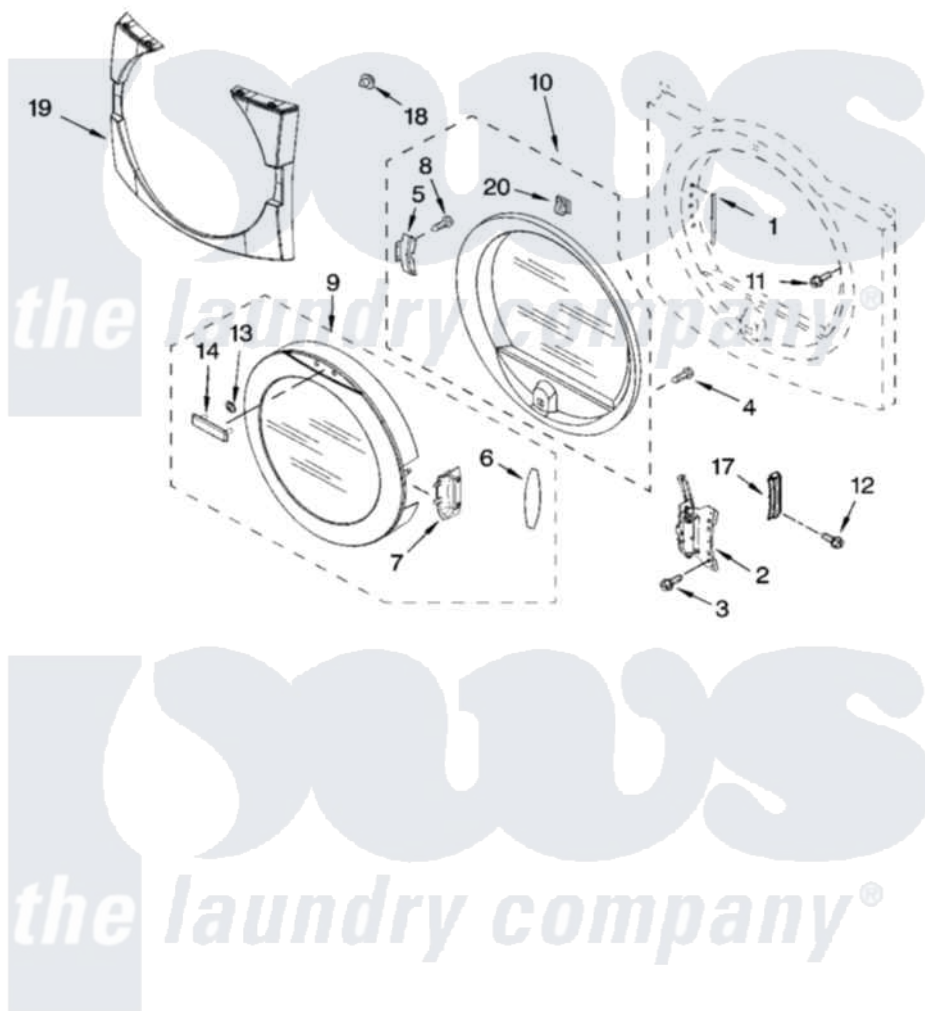

Whirlpool KGHS01PMT2 05 - DOOR PARTS, OPTIONAL PARTS (NOT INCLUDED)

DOOR PARTS
For Model: KGHS01PWH2, KGHS01PMT2
(White) (Meteorite)

FOR ORDERING INFORMATION REFER TO PARTS PRICE LIST

8180634

9

Whirlpool [Residential Whirlpool KGHS01PMT2 Dryer Parts](#) Parts Diagram 05 - DOOR PARTS, OPTIONAL PARTS (NOT INCLUDED)

[Click on the part number to view part](#)

Item	Original Part Number	Replaced By	Status	Part Description
1	8563855			Label, Hinge Hole
2	8559709	280200		Hinge
3	342043	486146		Screw
4	9742177			Screw, 8-18 X .625
5	8529539			Bracket, Handle
6	8541011		Not Available	Pad, Door Handle
7	8557268			Handle, Door
8	3393008	308685		Side Trim)
9	8542697			Door And Window Assembly
10	8557501			Inner Door Assembly
11	355515			Screw, 8-18 X 11/16
12	90767			Screw, 8A X 3/8 HeX Washer Head Tapping
13	8558182	2004333		Nut
14	9707516			Medallion