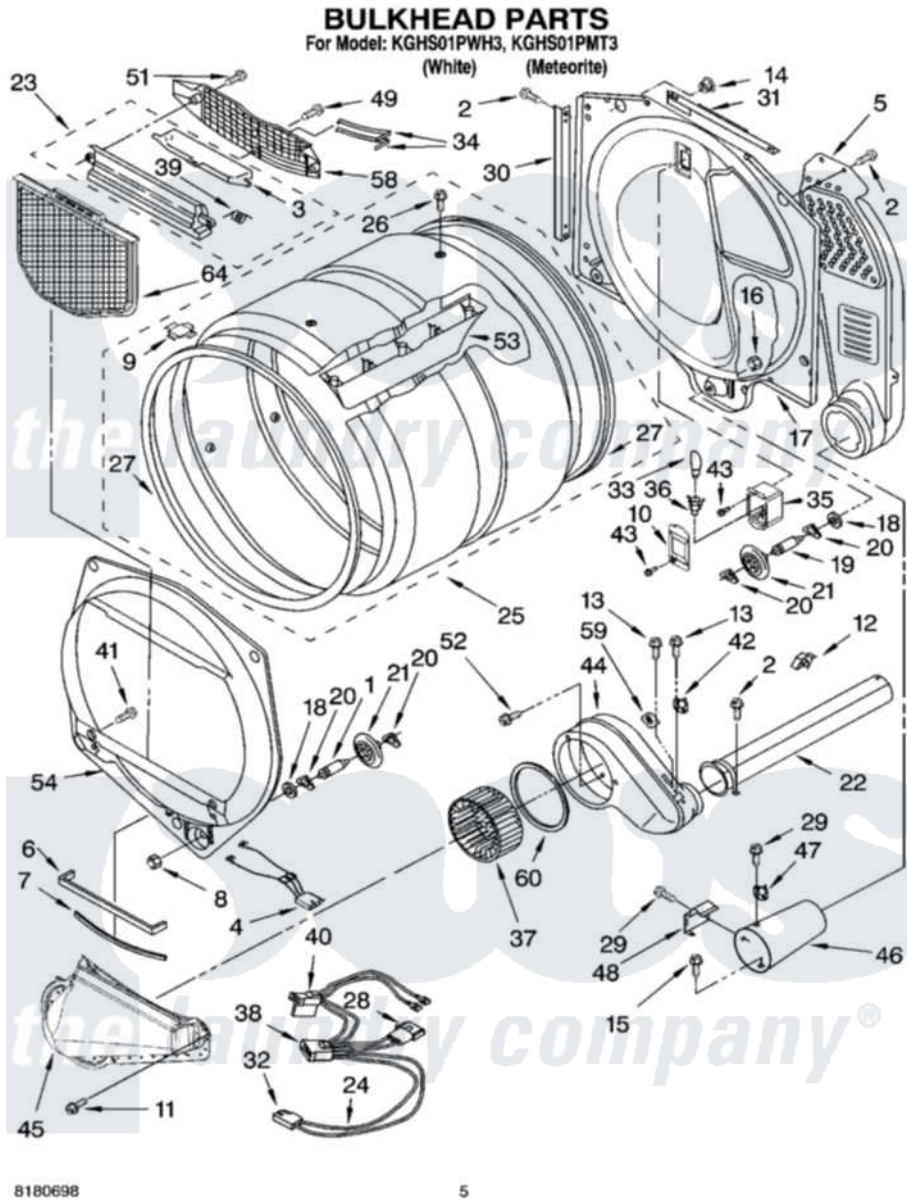

Whirlpool KGHS01PMT3 03 - BULKHEAD PARTS

8180698

5

Whirlpool [Residential Whirlpool KGHS01PMT3 Dryer Parts](#) Parts Diagram 03 - BULKHEAD PARTS
Click on the part number to view part

Item	Original Part Number	Replaced By	Status	Part Description
1	3399508	W10359271		Shaft, Drum Roller Threads
2	3390647	488729		Screw
3	3394984	8563758		Door, Lint Screen
4	3406653			Harness, Sensor
5	3394346			Air Duct Assembly
6	697813			Seal, Outlet Housing
7	697814	697813		Seal, Outlet Housing
8	3359452			Nut, Lock
9	8066086			Plug, Drum Hole
10	3402841	8532165		Lens, Drum Light
11	489463			Screw, 8-18 X 1/16
12	3388229			Retainer, Toe Panel
13	3390646	W10139210		Screw, 8-18 X 5/16
14	8529007			Plug, Rear Bulkhead
15	693995			Screw, Hex Head
16	3387709			Nut, 3/8-16