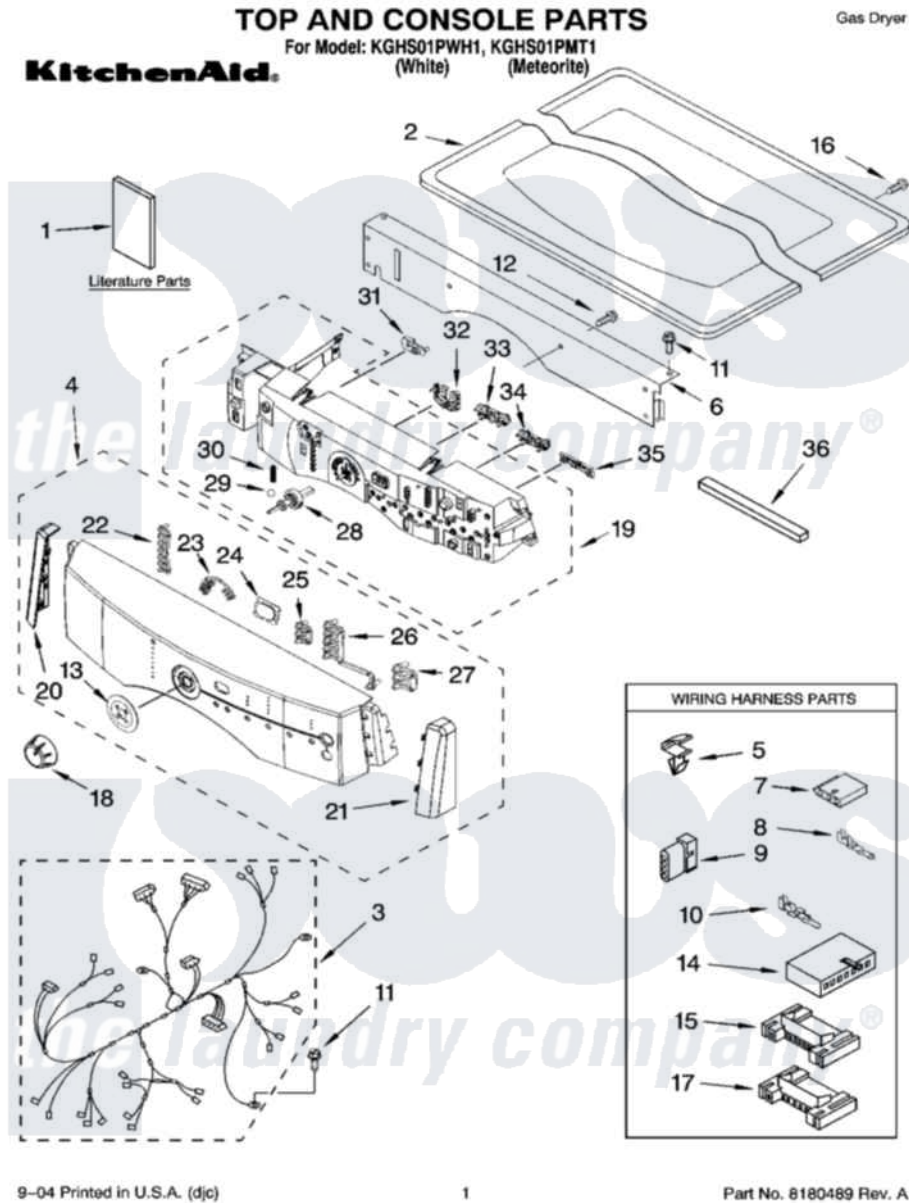

Whirlpool KGHS01PWH1 01 - TOP AND CONSOLE PARTS

Whirlpool Residential Whirlpool KGHS01PWH1 Dryer Parts Parts Diagram 01 - TOP AND CONSOLE PARTS
Click on the part number to view part

Item	Original Part Number	Replaced By	Status	Part Description
1	8562593		Not Available	Use & Care Guide
"	8563817		Not Available	Tech Sheet
2	8519251	W10117263		Top
"	8539266	8546089		Top
3	8299950			Harness, Main
4	8562599		Not Available	Panel, Console (Includes Bezel, Light Indicators & Endcaps) (White)
"	8542706	8546090		Panel-Control
5	3394427			Clip-Harness
6	8519271			Bracket, Console
7	353424			Plug, Terminal
8	94614			Terminal
9	3936144			Do-It-Yourself Repair Manuals
10	94613	596797		Terminal
11	3390647	488729		Screw
12	488886	488787		Screw

13	8542690	Bezel, Cycle
14	3936150	Connector, 7-Circuit
15	3395683	Receptacle, Multi-Terminal
16	8281225	Screw, 8-18 X 1/2
17	2203186	Connector, 5-Circuit
18	8542701	Knob, Assembly
19	8558455	User Interface
20	8562598	Endcap
"	8542714	Endcap
21	8562597	Endcap
"	8542713	Endcap
22	8542682	Light Indicator
23	8542683	Light Indicator
24	8542691	Lens, Display
25	8542684	Light Indicator
26	8542685	Light Indicator
27	8542686	Light Indicator
28	8542717	Shaft, Cycle Selector
29	8542716	Bearing, Knob
30	8542715	Spring, Knob
31	8562606	Pushbutton,)
"	8542711	Pushbutton,
32	8562603	Pushbutton,
"	8542708	Pushbutton,
33	8562604	Pushbutton,
"	8542709	Pushbutton,
34	8562605	Pushbutton,
"	8542710	Pushbutton,
35	8558454	Pushbutton,)
36	8066181	Gasket, Console