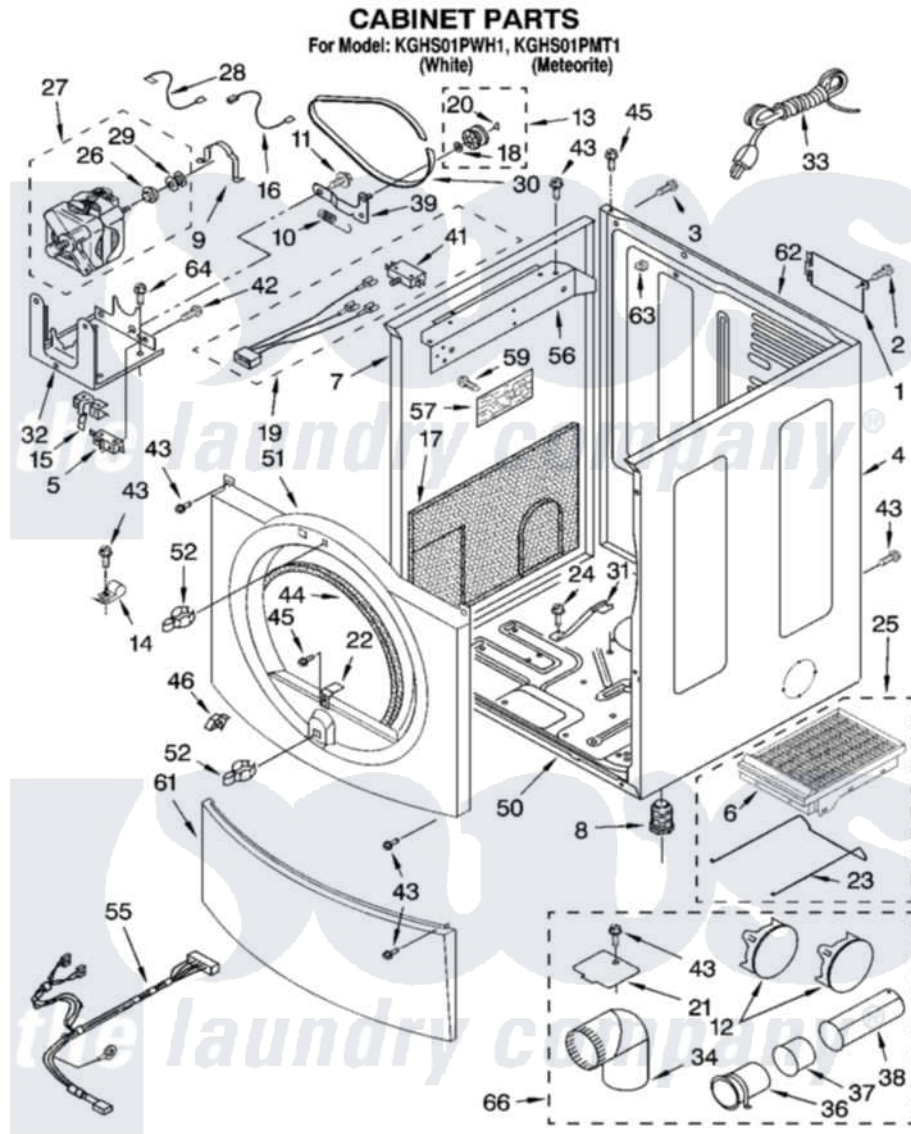

Whirlpool KGHS01PWH1 02 - CABINET PARTS

8180489

3

Whirlpool [Residential Whirlpool KGHS01PWH1 Dryer Parts](#) Parts Diagram 02 - CABINET PARTS
Click on the part number to view part

Item	Original Part Number	Replaced By	Status	Part Description
1	8317340			Cover, Terminal Block
2	3390814	90767		Screw, 8A X 3/8 HeX Washer Head Tapping
3	697776	4331106		Screw, No.10-32 X 7/16
4	8519213	W10131287		Panel
"	8542720	8546088		Panel
5	3394881	279782		Switch-Lid
6	8521959	W10121663		Dryer Rack
7	8519209	W10131287		Panel
"	8542719	8546087		Panel
8	3392100	49621		Feet-Leveling
"	279810			Foot-Optional
9	660658			Clamp, Motor Mounting 343481 685441
10	3387374			Spring, Idler
11	3389420			Retainer-Idler 1/4-20 X 1/16
12	697750	W10470674		Dryer Exhaust Kit