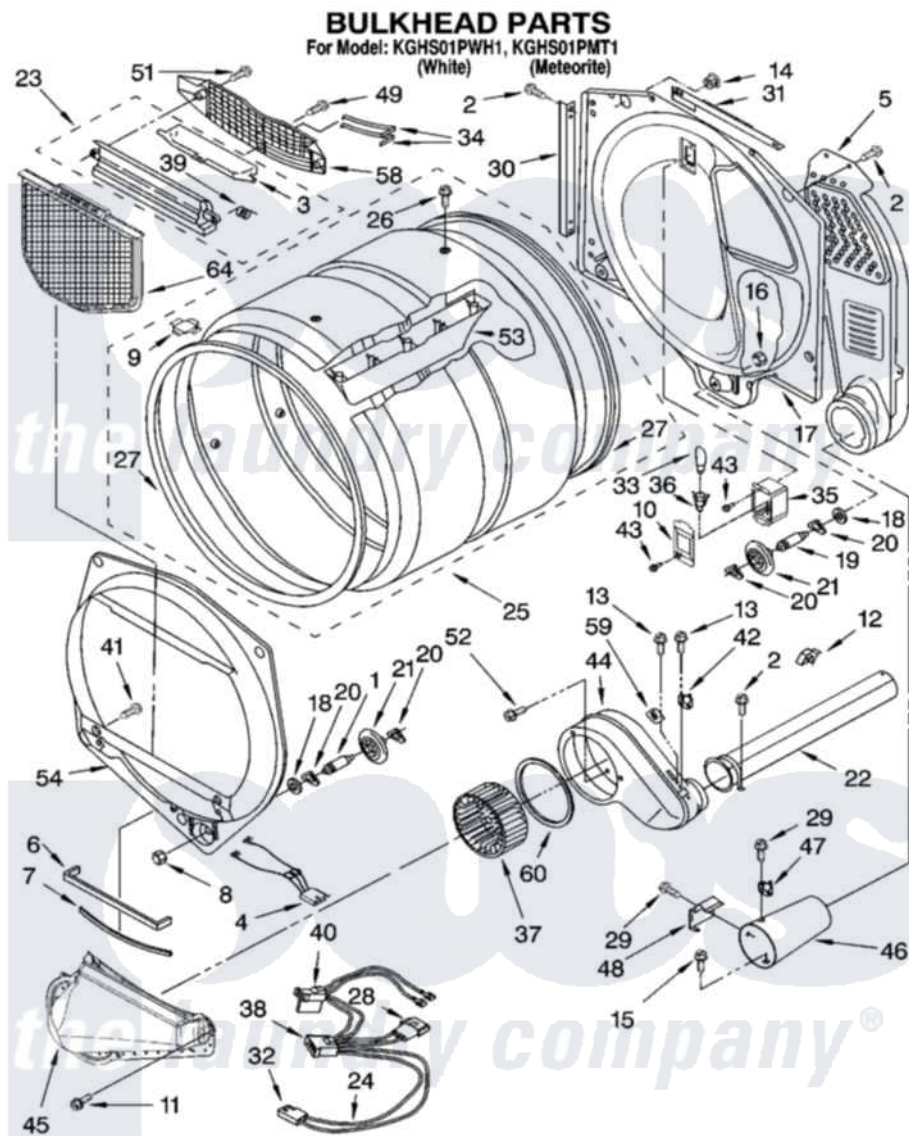

Whirlpool KGHS01PWH1 03 - BULKHEAD PARTS

8180489

5

Whirlpool Residential Whirlpool KGHS01PWH1 Dryer Parts Parts Diagram 03 - BULKHEAD PARTS
 Click on the part number to view part

Item	Original Part Number	Replaced By	Status	Part Description
1	3399508	W10359271		Shaft, Drum Roller Threads
2	3390647	488729		Screw
3	3394984	8563758		Door, Lint Screen
4	3406653			Harness, Sensor
5	3394346			Air Duct Assembly
6	697813			Seal, Outlet Housing
7	697814	697813		Seal, Outlet Housing
8	3359452			Nut, Lock
9	8066086			Plug, Drum Hole
10	3402841	8532165		Lens, Drum Light
11	489463			Screw, 8-18 X 1/16
12	3388229			Retainer, Toe Panel
13	3390646	W10139210		Screw, 8-18 X 5/16
14	8529007			Plug, Rear Bulkhead
15	693995			Screw, Hex Head
16	3387709			Nut, 3/8-16