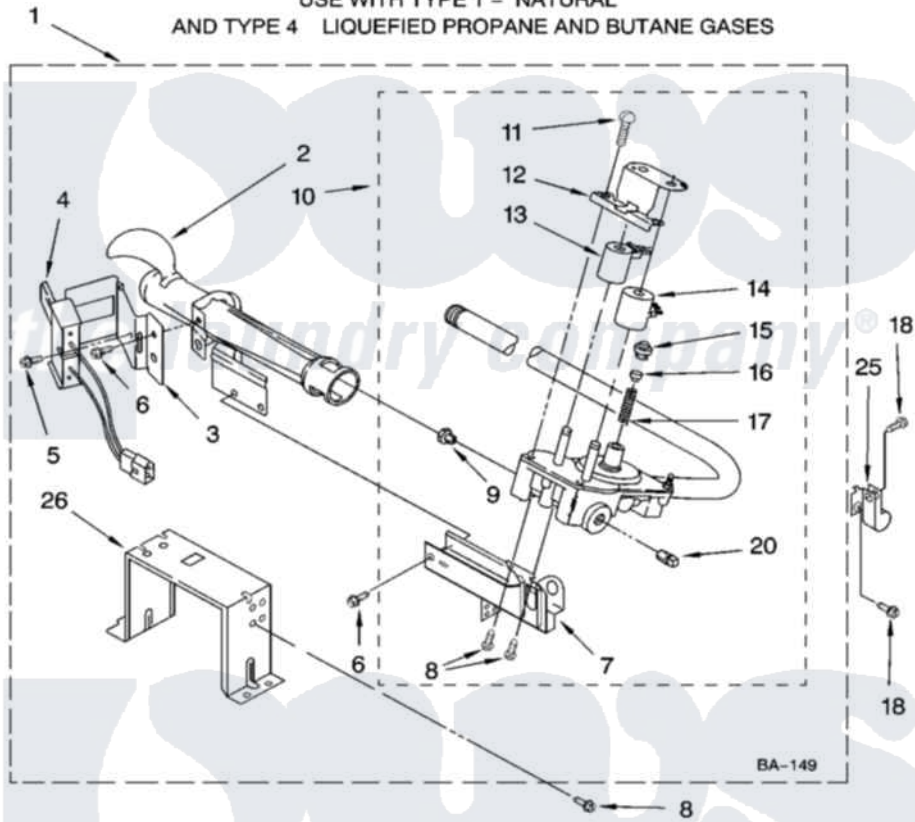

# Whirlpool KGHS01PWH1 04 - 8318276 BURNER ASSEMBLY

## 8318276 BURNER ASSEMBLY

For Model: KGHS01PWH1, KGHS01PMT1  
(White) (Meteorite)

USE WITH TYPE 1 - NATURAL  
AND TYPE 4 LIQUEFIED PROPANE AND BUTANE GASES

8180489

7

Whirlpool [Residential Whirlpool KGHS01PWH1 Dryer Parts](#) Parts Diagram 04 - 8318276 BURNER ASSEMBLY  
Click on the part number to view part

Item	Original Part Number	Replaced By	Status	Part Description
1	8318276	<a href="#">280119</a>		Burner-Gas
2	688617	<a href="#">693140</a>		Burner
3	<a href="#">694298</a>			Bracket, Ignitor
4	686590	<a href="#">279311</a>		Ignitor
5	<a href="#">3393909</a>			Screw, 8-32 X 7/8
6	343641	<a href="#">681414</a>		Screw, 10AB X 1/2
7	3389871		Not Available	Base, Burner
8	<a href="#">3387057</a>			Screw, 10-16 X 1/2 Orifice, Burner
9	<a href="#">234826</a>			Orifice, Burner Type 1
"	<a href="#">229742</a>			Orifice, Burner
"	<a href="#">234868</a>			Orifice, Burner
10	8318281	<a href="#">W10480542</a>		Valve-Gas
11	<a href="#">694421</a>			Screw, Bracket Mounting
12	<a href="#">694538</a>			Bracket, Shunt
13	<a href="#">694540</a>			Coil, 60 Hz
14	<a href="#">694539</a>			Coil, 60 Hz