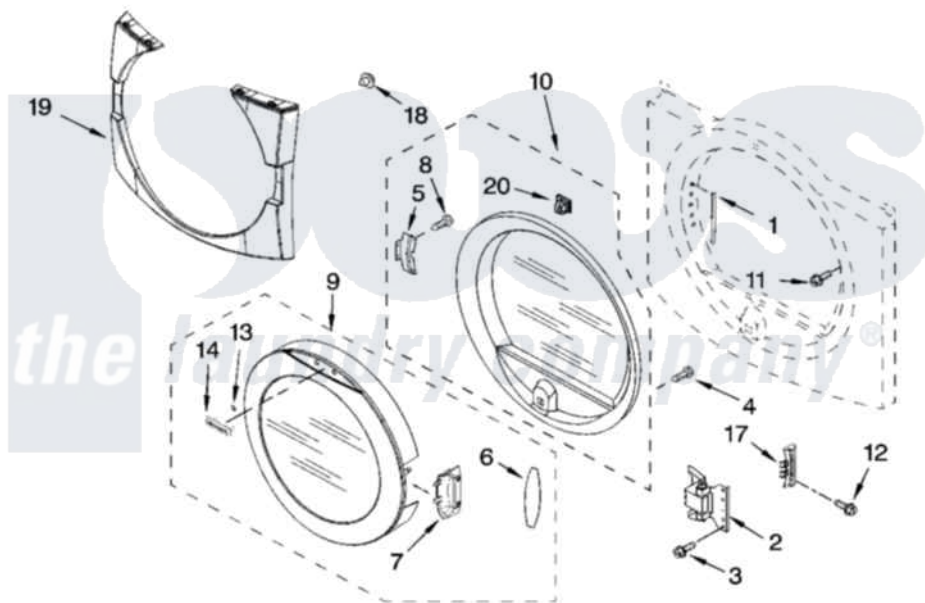

Whirlpool KGHS01PWH1 05 - DOOR PARTS

DOOR PARTS For Model: KGHS01PWH1, KGHS01PMT1 (White) (Meteorite)

8180489

9

Whirlpool [Residential Whirlpool KGHS01PWH1 Dryer Parts](#) Parts Diagram 05 - DOOR PARTS
Click on the part number to view part

Item	Original Part Number	Replaced By	Status	Part Description
1	8563855			Label, Hinge Hole
2	8546349			Door Hinge Assembly
3	342043	486146		Screw
4	9742177			Screw, 8-18 X .625
5	8529539			Bracket, Handle
6	8541011		Not Available	Pad, Door Handle
7	8557268			Handle, Door
8	3393008	308685		Side Trim)
9	8542697			Door And Window Assembly
10	8546200	8557501		Inner Door Assembly
11	355515			Screw, 8-18 X 11/16
12	90767			Screw, 8A X 3/8 Hex Washer Head Tapping
13	8558182	2004333		Nut
14	9707516			Medallion
17	8562607		Not Available	Cover-Hinge, Rotating (White)
"	8542704			Cover-Hinge, Rotating