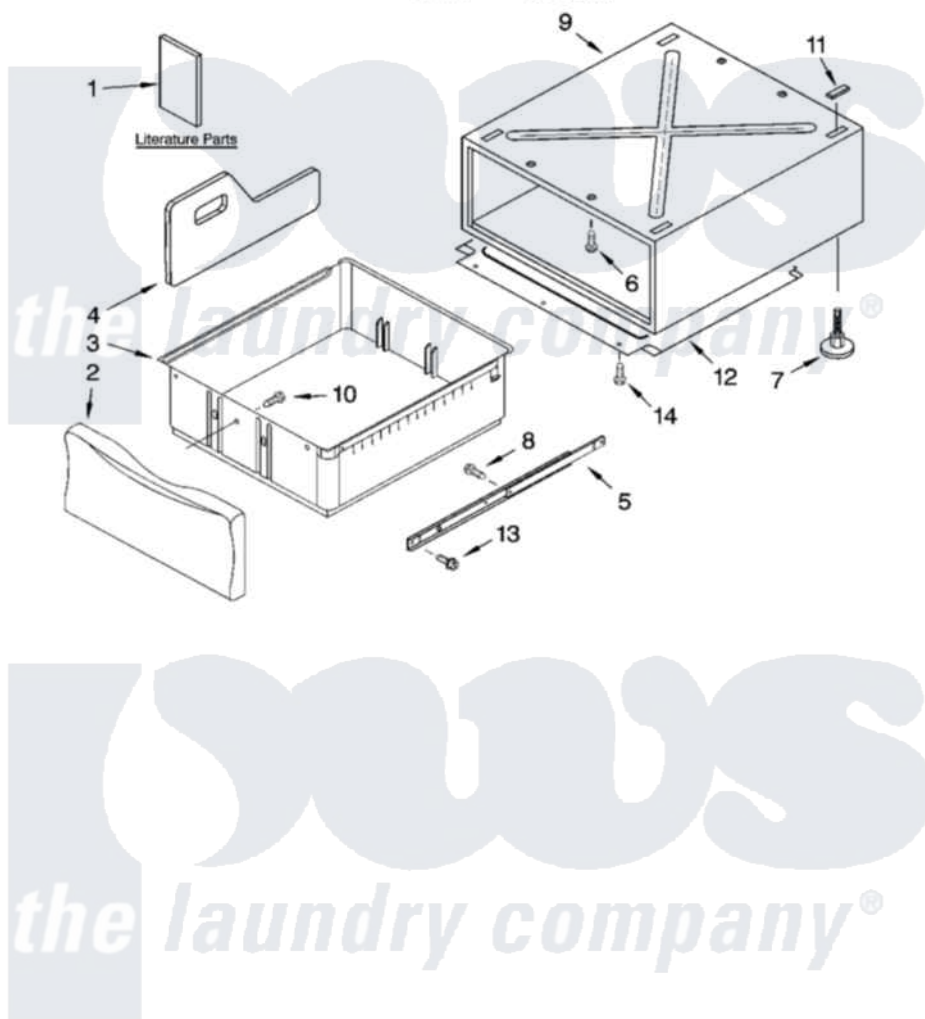

**Whirlpool KGHS01PWH1 06 - PEDESTAL PARTS (NOT INCLUDED),
OPTIONAL PARTS (NOT INCLUDED)**

PEDESTAL PARTS (NOT INCLUDED)

For Model: KGHS01PWH1, KGHS01PMT1
(White) (Meteorite)

10

8180489

Whirlpool Residential Whirlpool KGHS01PWH1 Dryer Parts Parts Diagram 06 - PEDESTAL PARTS (NOT INCLUDED),
OPTIONAL PARTS (NOT INCLUDED)
Click on the part number to view part

Item	Original Part Number	Replaced By	Status	Part Description
1	LIT8537141		Not Available	Literature Parts (Installation Instructions)
"	LIT8537342		Not Available	Literature Parts (Parts List)
2	8537870	8538014		Drawer Front Assembly
"	8537871	8538015		Drawer Front Assembly
"	8537872	8538016		Drawer Front Assembly
"	8537908	8538017		Drawer Front Assembly
"	8537931	8538018		Drawer Front Assembly
3	8537883			Drawer Bin
"	8537934			Drawer Bin
4	8537875	280123		Divider
"	8537935	285974		Divider
5	8537850	8578394		Slide Assembly
6	3400111			Screw, 12-14 X 5/8
7	8537852	8563585		Leveling Foot And Nut