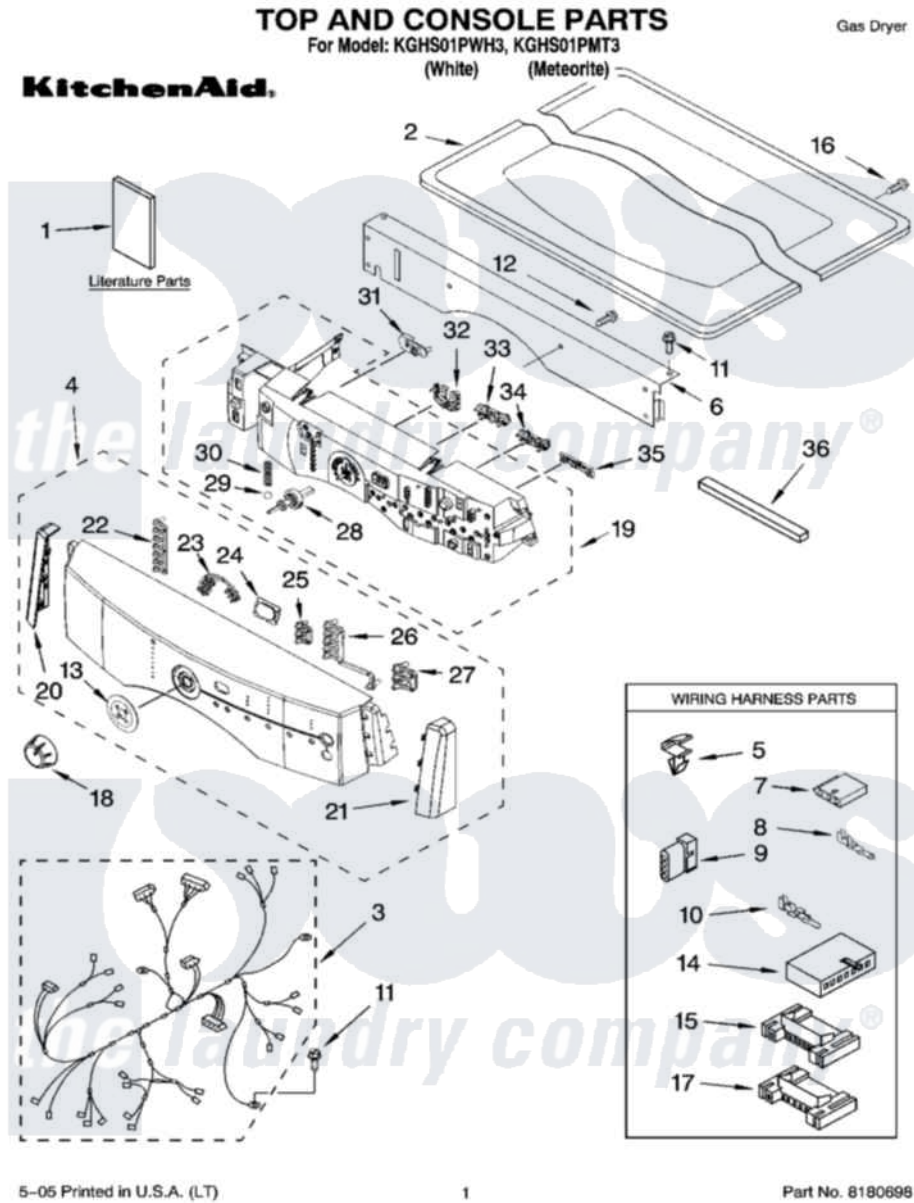

Whirlpool KGHS01PWH3 01 - TOP AND CONSOLE PARTS

5-05 Printed in U.S.A. (LT)

1

Part No. 8180698

Whirlpool [Residential Whirlpool KGHS01PWH3 Dryer Parts](#) Parts Diagram 01 - TOP AND CONSOLE PARTS
 Click on the part number to view part

Item	Original Part Number	Replaced By	Status	Part Description
1	8562593		Not Available	Use & Care Guide
"	8563817		Not Available	Tech Sheet
"	8557330		Not Available	GUIDE, QUICK START
2	8519251	W10117263		Top
"	8539266	8546089		Top
3	8299950			Harness, Main
4	8562599		Not Available	Panel, Console (Includes Bezel, Light Indicators & Endcaps) (White)
"	8542706	8546090		Panel-Control
5	3394427			Clip-Harness
6	8519271			Bracket, Console
7	353424			Plug, Terminal
8	94614			Terminal
9	3936144			Do-It-Yourself Repair Manuals
10	94613	596797		Terminal
11	3390647	488729		Screw

12	488886	488787	Screw
13	8542690		Bezel, Cycle
14	3936150		Connector, 7-Circuit
15	3395683		Receptacle, Multi-Terminal
16	8281225		Screw, 8-18 X 1/2
17	2203186		Connector, 5-Circuit
18	8542701		Knob, Assembly
19	8558455		User Interface
20	8562598		Endcap
"	8542714		Endcap
21	8562597		Endcap
"	8542713		Endcap
22	8542682		Light Indicator
23	8542683		Light Indicator
24	8542691		Lens, Display
25	8542684		Light Indicator
26	8542685		Light Indicator
27	8542686		Light Indicator
28	8542717		Shaft, Cycle Selector
29	8542716		Bearing, Knob
30	8542715		Spring, Knob
31	8562606		Pushbutton,)
"	8542711		Pushbutton,
32	8562603		Pushbutton,
"	8542708		Pushbutton,
33	8562604		Pushbutton,
"	8542709		Pushbutton,
34	8562605		Pushbutton,
"	8542710		Pushbutton,
35	8558454		Pushbutton,)
36	8066181		Gasket, Console