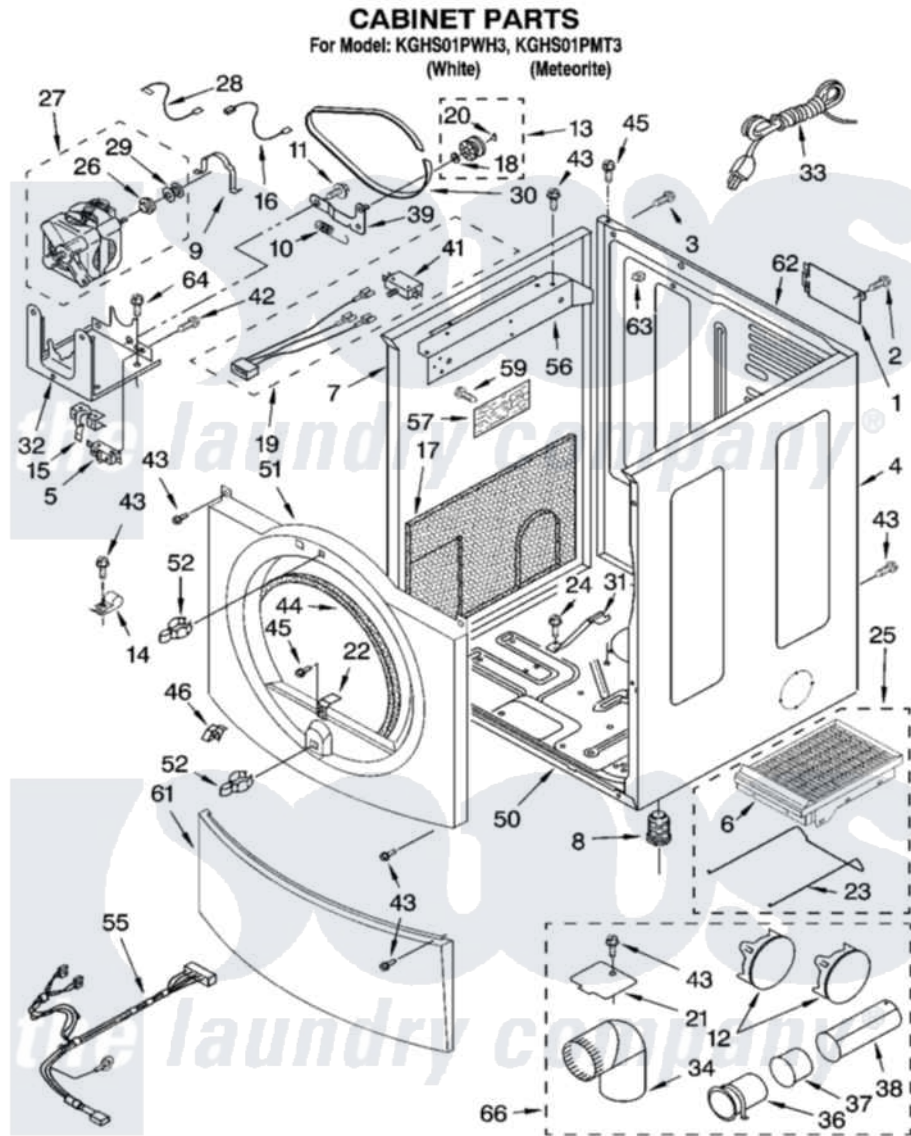

# Whirlpool KGHS01PWH3 02 - CABINET PARTS

8180698

3

Whirlpool [Residential Whirlpool KGHS01PWH3 Dryer Parts](#) Parts Diagram 02 - CABINET PARTS  
Click on the part number to view part

Item	Original Part Number	Replaced By	Status	Part Description
1	<a href="#">8317340</a>			Cover, Terminal Block
2	3390814	<a href="#">90767</a>		Screw, 8A X 3/8 HeX Washer Head Tapping
3	697776	<a href="#">4331106</a>		Screw, No.10-32 X 7/16
4	8519213	<a href="#">W10131287</a>		Panel
"	8542720	<a href="#">8546088</a>		Panel
5	3394881	<a href="#">279782</a>		Switch-Lid
6	8521959	<a href="#">W10121663</a>		Dryer Rack
7	8519209	<a href="#">W10131287</a>		Panel
"	8542719	<a href="#">8546087</a>		Panel
8	3392100	<a href="#">49621</a>		Feet-Leveling
"	<a href="#">279810</a>			Foot-Optional
9	<a href="#">660658</a>			Clamp, Motor Mounting 343481 685441
10	<a href="#">3387374</a>			Spring, Idler
11	<a href="#">3389420</a>			Retainer-Idler 1/4-20 X 1/16
12	697750	<a href="#">W10470674</a>		Dryer Exhaust Kit