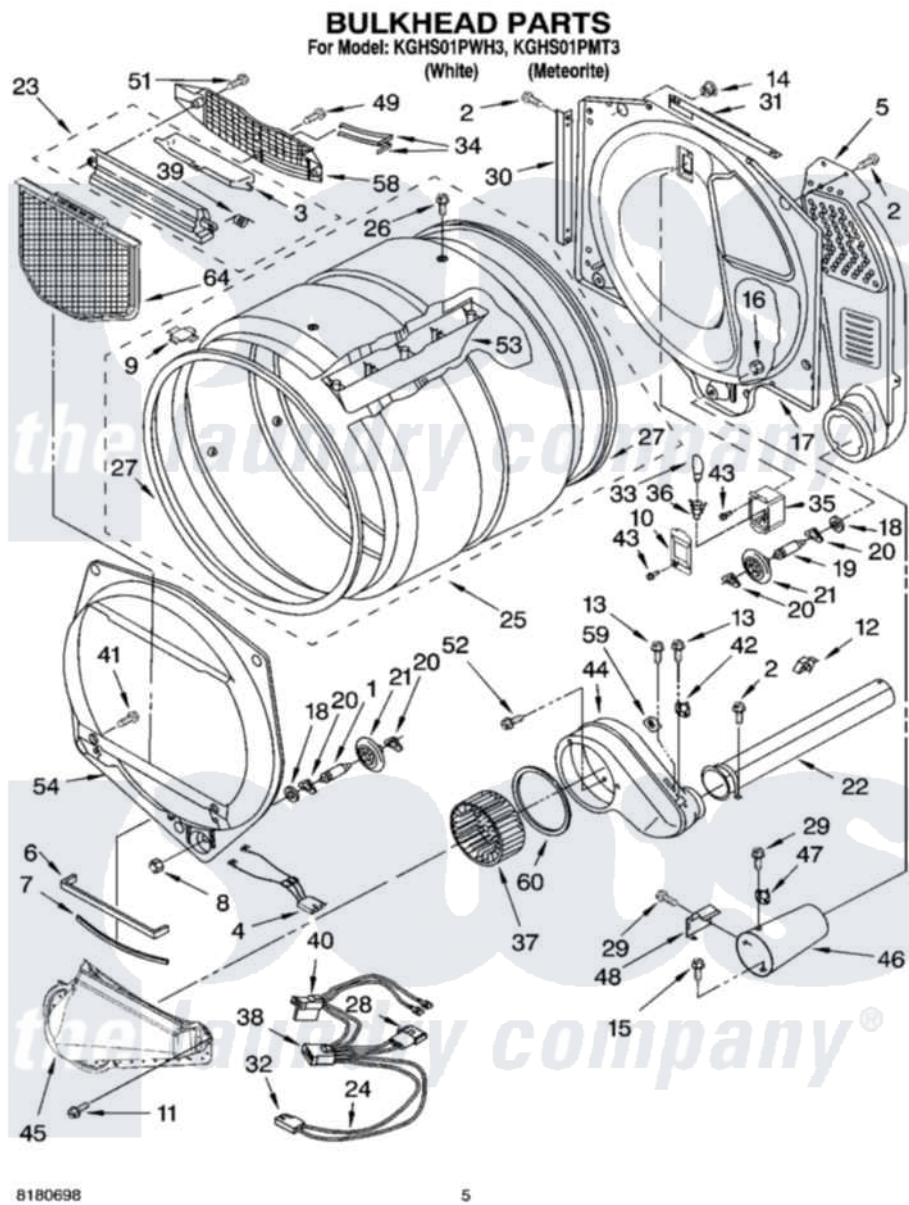

# Whirlpool KGHS01PWH3 03 - BULKHEAD PARTS

8180698

5

Whirlpool Residential Whirlpool KGHS01PWH3 Dryer Parts Parts Diagram 03 - BULKHEAD PARTS  
 Click on the part number to view part

Item	Original Part Number	Replaced By	Status	Part Description
1	3399508	<a href="#">W10359271</a>		Shaft, Drum Roller Threads
2	3390647	<a href="#">488729</a>		Screw
3	3394984	<a href="#">8563758</a>		Door, Lint Screen
4	<a href="#">3406653</a>			Harness, Sensor
5	<a href="#">3394346</a>			Air Duct Assembly
6	<a href="#">697813</a>			Seal, Outlet Housing
7	697814	<a href="#">697813</a>		Seal, Outlet Housing
8	<a href="#">3359452</a>			Nut, Lock
9	<a href="#">8066086</a>			Plug, Drum Hole
10	3402841	<a href="#">8532165</a>		Lens, Drum Light
11	<a href="#">489463</a>			Screw, 8-18 X 1/16
12	<a href="#">3388229</a>			Retainer, Toe Panel
13	3390646	<a href="#">W10139210</a>		Screw, 8-18 X 5/16
14	<a href="#">8529007</a>			Plug, Rear Bulkhead
15	<a href="#">693995</a>			Screw, Hex Head
16	<a href="#">3387709</a>			Nut, 3/8-16