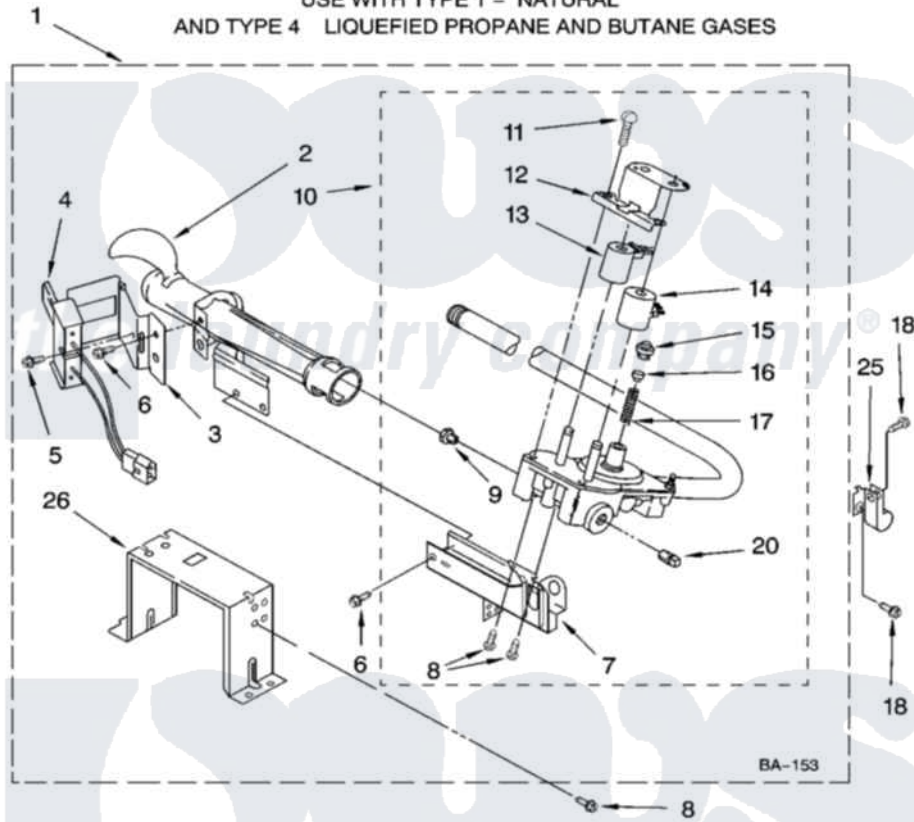

Whirlpool KGHS01PWH3 04 - 8576353 BURNER ASSEMBLY

8576353 BURNER ASSEMBLY

For Model: KGHS01PWH3, KGHS01PMT3
(White) (Meteorite)

USE WITH TYPE 1 - NATURAL
AND TYPE 4 LIQUEFIED PROPANE AND BUTANE GASES

8180698

7

Whirlpool [Residential Whirlpool KGHS01PWH3 Dryer Parts](#) Parts Diagram 04 - 8576353 BURNER ASSEMBLY
Click on the part number to view part

Item	Original Part Number	Replaced By	Status	Part Description
1	8576353	280119		Burner-Gas
2	688617	693140		Burner
3	694298			Bracket, Ignitor
4	686590	279311		Ignitor
5	3393909			Screw, 8-32 X 7/8
6	343641	681414		Screw, 10AB X 1/2
7	3389871		Not Available	Base, Burner
8	3387057			Screw, 10-16 X 1/2 Orifice, Burner
9	15418			Orifice, Burner Type 1
"	15422		Not Available	ORIFICE, BURNER (TYPE 4) (BUTANE)
"	234867	229742		Orifice, Burner
10	8281914	279923		NAT Gas
11	694421			Screw, Bracket Mounting
12	694538			Bracket, Shunt
13	694540			Coil, 60 Hz