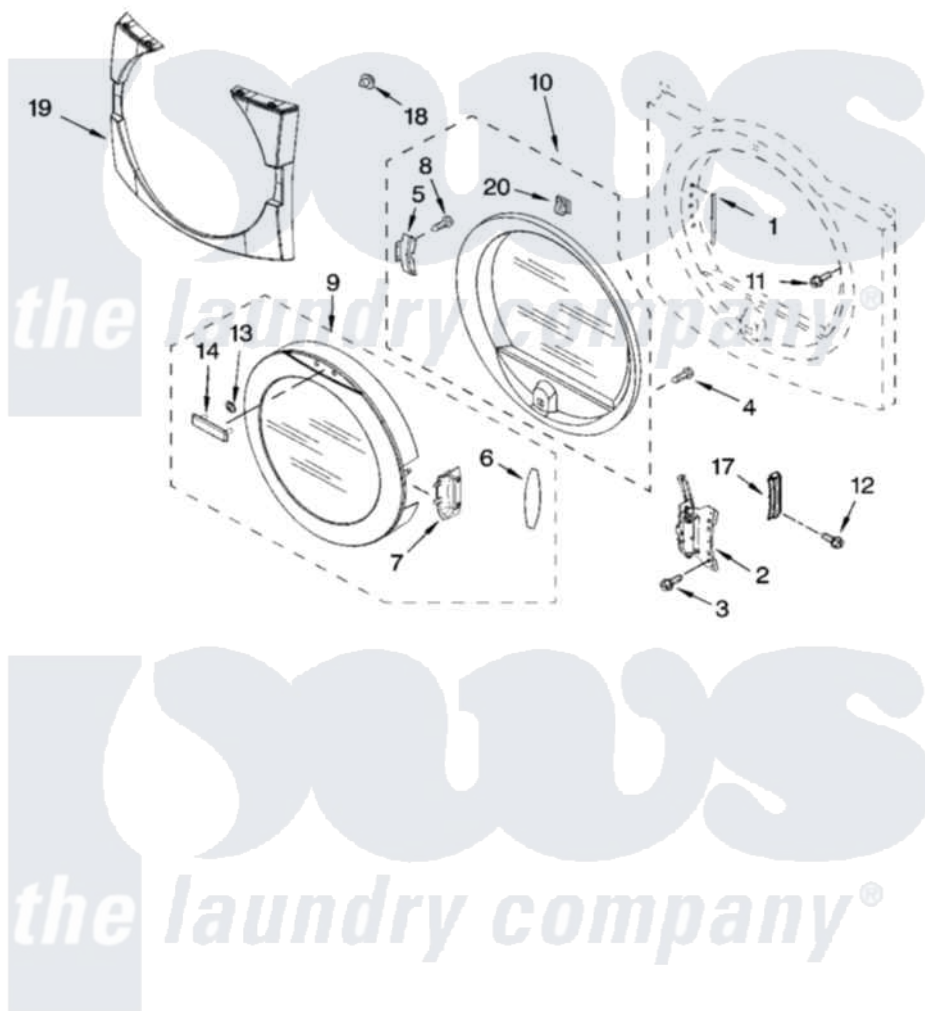

Whirlpool KGHS01PWH3 05 - DOOR PARTS, OPTIONAL PARTS (NOT INCLUDED)

DOOR PARTS
 For Model: KGHS01PWH3, KGHS01PMT3
 (White) (Meteorite)

8180698

9

Whirlpool [Residential Whirlpool KGHS01PWH3 Dryer Parts](#) Parts Diagram 05 - DOOR PARTS, OPTIONAL PARTS (NOT INCLUDED)

[Click on the part number to view part](#)

Item	Original Part Number	Replaced By	Status	Part Description
1	8563855			Label, Hinge Hole
2	8559709	280200		Hinge
3	342043	486146		Screw
4	9742177			Screw, 8-18 X .625
5	8529539			Bracket, Handle
6	8541011		Not Available	Pad, Door Handle
7	8557268			Handle, Door
8	3393008	308685		Side Trim)
9	8542697			Door And Window Assembly
10	8557501			Inner Door Assembly
11	355515			Screw, 8-18 X 11/16
12	90767			Screw, 8A X 3/8 HeX Washer Head Tapping
13	8558182	2004333		Nut
14	9707516			Medallion