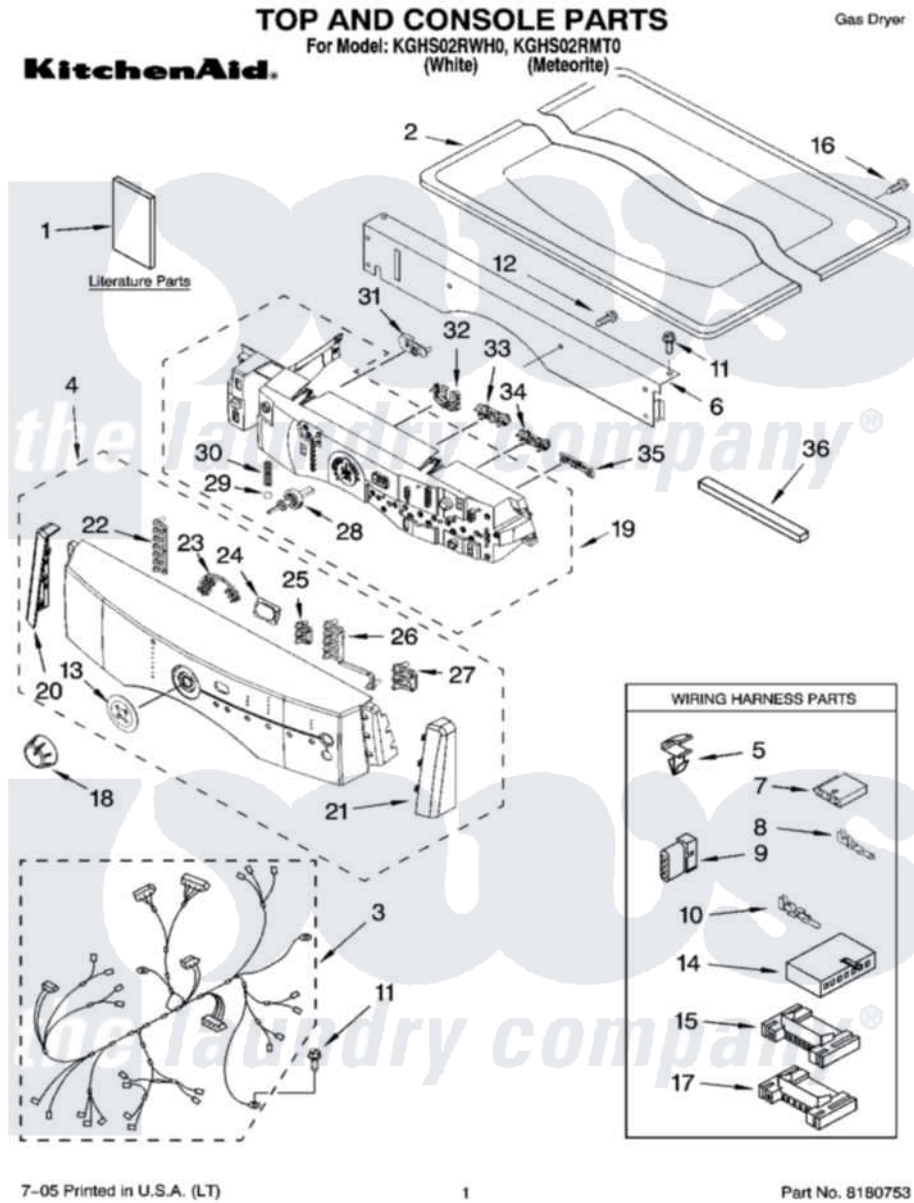

Whirlpool KGHS02RMT0 01 - TOP AND CONSOLE PARTS

Whirlpool [Residential Whirlpool KGHS02RMT0 Dryer Parts](#) Parts Diagram 01 - TOP AND CONSOLE PARTS
 Click on the part number to view part

Item	Original Part Number	Replaced By	Status	Part Description
1	8562593		Not Available	Use & Care Guide
"	8563817		Not Available	Tech Sheet
"	8557330		Not Available	GUIDE, QUICK START
2	8519251	W10117263		Top
"	8539266	8546089		Top
3	8299950			Harness, Main
4	8562599		Not Available	Panel, Console (Includes Bezel, Light Indicators & Endcaps) (White)
"	8542706	8546090		Panel-Control
5	3394427			Clip-Harness
6	8519271			Bracket, Console
7	353424			Plug, Terminal
8	94614			Terminal
9	3936144			Do-It-Yourself Repair Manuals
10	94613	596797		Terminal
11	3390647	488729		Screw

12	488886	488787	Screw
13	8542690		Bezel, Cycle
14	3936150		Connector, 7-Circuit
15	3395683		Receptacle, Multi-Terminal
16	8281225		Screw, 8-18 X 1/2
17	2203186		Connector, 5-Circuit
18	8542701		Knob, Assembly
19	8558455		User Interface
20	8562598		Endcap
"	8542714		Endcap
21	8562597		Endcap
"	8542713		Endcap
22	8542682		Light Indicator
23	8542683		Light Indicator
24	8542691		Lens, Display
25	8542684		Light Indicator
26	8542685		Light Indicator
27	8542686		Light Indicator
28	8542717		Shaft, Cycle Selector
29	8542716		Bearing, Knob
30	8542715		Spring, Knob
31	8562606		Pushbutton,)
"	8542711		Pushbutton,
32	8562603		Pushbutton,
"	8542708		Pushbutton,
33	8562604		Pushbutton,
"	8542709		Pushbutton,
34	8562605		Pushbutton,
"	8542710		Pushbutton,
35	8558454		Pushbutton,)
36	8066181		Gasket, Console