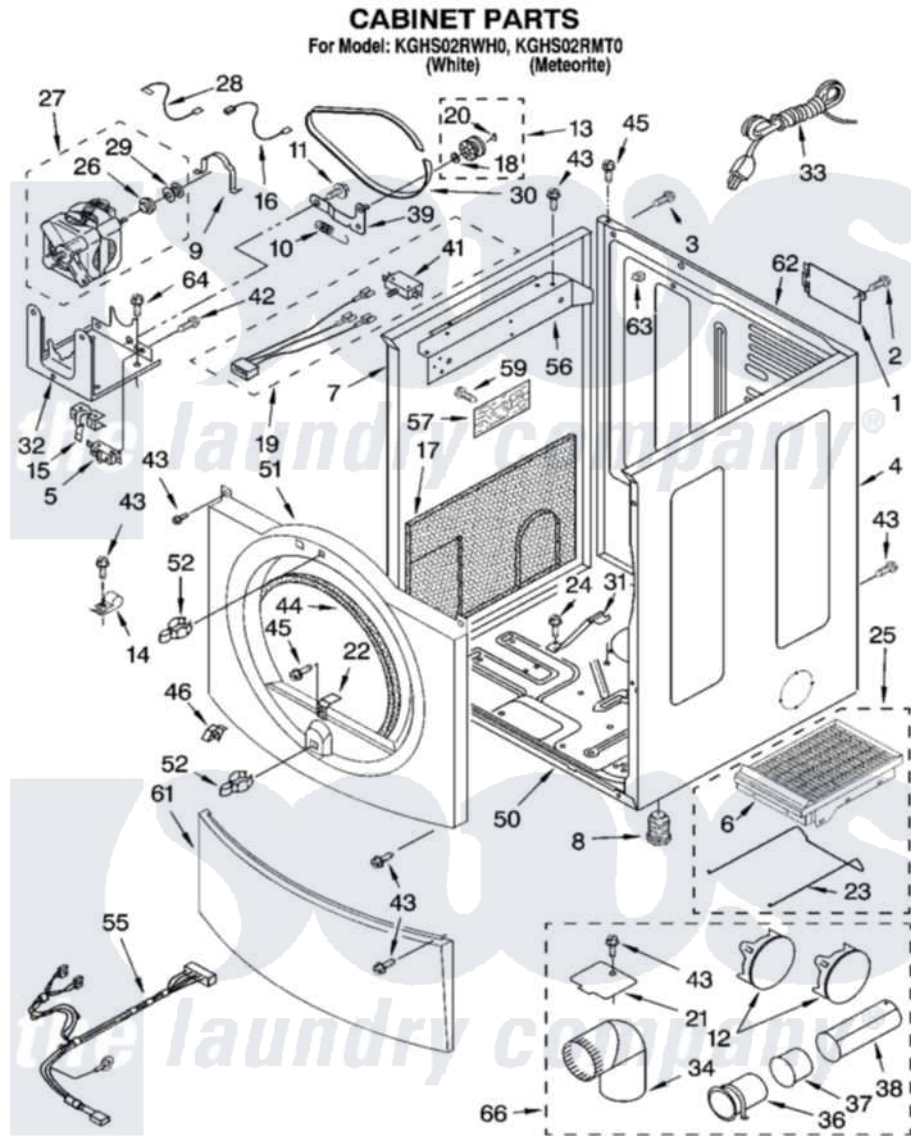

Whirlpool KGHS02RMT0 02 - CABINET PARTS

8180753

3

Whirlpool Residential Whirlpool KGHS02RMT0 Dryer Parts Parts Diagram 02 - CABINET PARTS
Click on the part number to view part

Item	Original Part Number	Replaced By	Status	Part Description
1	8317340			Cover, Terminal Block
2	3390814	90767		Screw, 8A X 3/8 HeX Washer Head Tapping
3	697776	4331106		Screw, No.10-32 X 7/16
4	8519213	W10131287		Panel
"	8542720	8546088		Panel
5	3394881	279782		Switch-Lid
6	8521959	W10121663		Dryer Rack
7	8519209	W10131287		Panel
"	8542719	8546087		Panel
8	3392100	49621		Feet-Leveling
"	279810			Foot-Optional
9	660658			Clamp, Motor Mounting 343481 685441
10	3387374			Spring, Idler
11	3389420			Retainer-Idler 1/4-20 X 1/16
12	697750	W10470674		Dryer Exhaust Kit