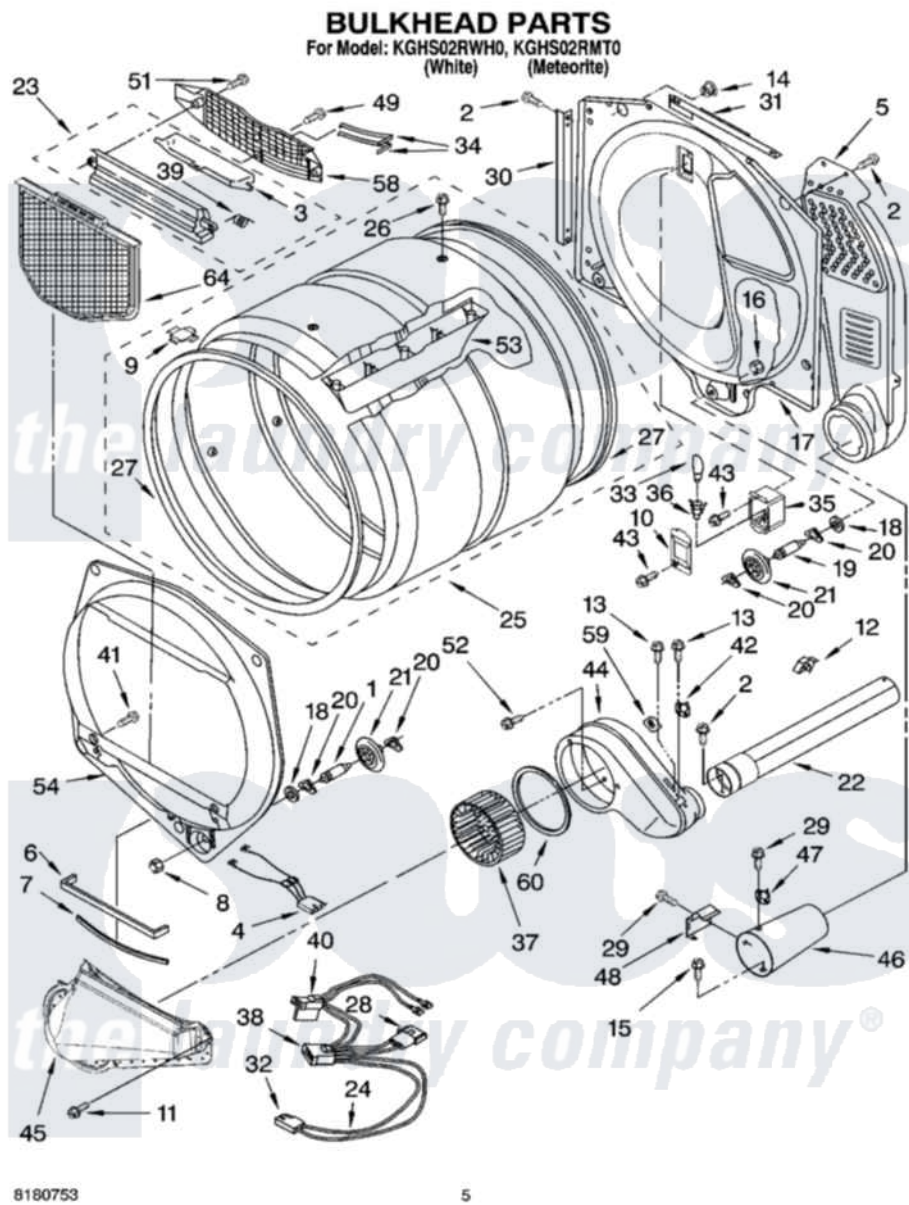

# Whirlpool KGHS02RMT0 03 - BULKHEAD PARTS

8180753

5

Whirlpool Residential Whirlpool KGHS02RMT0 Dryer Parts Parts Diagram 03 - BULKHEAD PARTS  
Click on the part number to view part

Item	Original Part Number	Replaced By	Status	Part Description
1	3399508	<a href="#">W10359271</a>		Shaft, Drum Roller Threads
2	3390647	<a href="#">488729</a>		Screw
3	3394984	<a href="#">8563758</a>		Door, Lint Screen
4	<a href="#">3406653</a>			Harness, Sensor
5	<a href="#">3394346</a>			Air Duct Assembly
6	<a href="#">697813</a>			Seal, Outlet Housing
7	697814	<a href="#">697813</a>		Seal, Outlet Housing
8	<a href="#">3359452</a>			Nut, Lock
9	<a href="#">8066086</a>			Plug, Drum Hole
10	3402841	<a href="#">8532165</a>		Lens, Drum Light
11	<a href="#">489463</a>			Screw, 8-18 X 1/16
12	<a href="#">3388229</a>			Retainer, Toe Panel
13	3390646	<a href="#">W10139210</a>		Screw, 8-18 X 5/16
14	<a href="#">8529007</a>			Plug, Rear Bulkhead
15	<a href="#">693995</a>			Screw, Hex Head
16	<a href="#">3387709</a>			Nut, 3/8-16