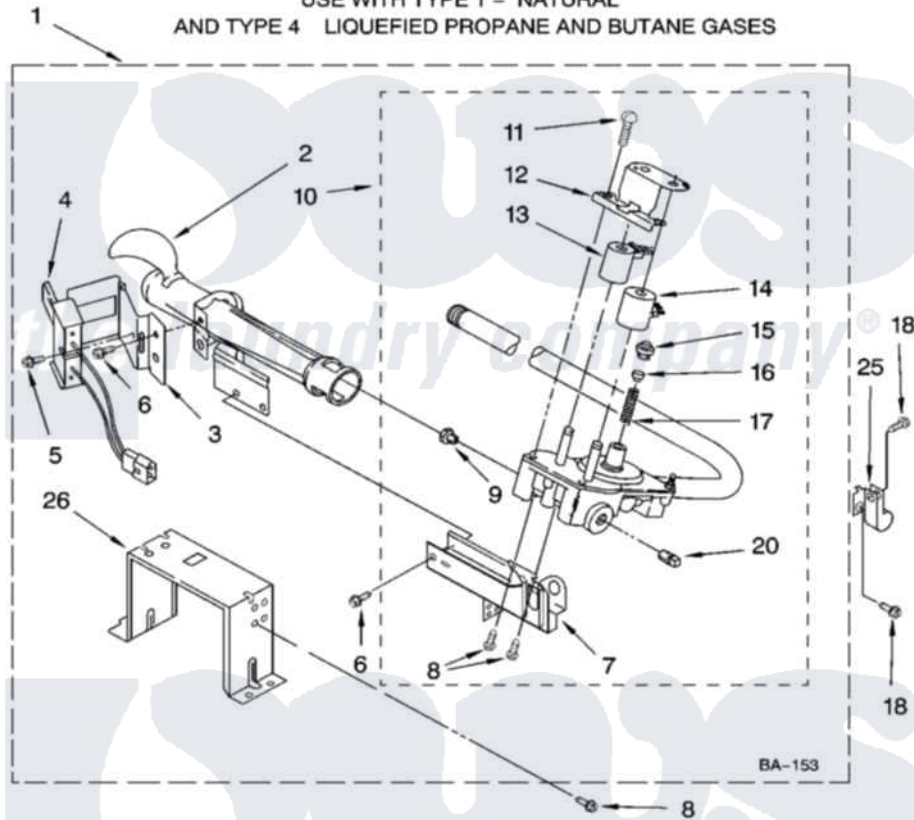

# Whirlpool KGHS02RMT0 04 - 8576353 BURNER ASSEMBLY

## 8576353 BURNER ASSEMBLY

For Model: KGHS02RWH0, KGHS02RMT0  
(White) (Meteorite)

USE WITH TYPE 1 - NATURAL  
AND TYPE 4 LIQUEFIED PROPANE AND BUTANE GASES

8180753

7

Whirlpool [Residential Whirlpool KGHS02RMT0 Dryer Parts](#) Parts Diagram 04 - 8576353 BURNER ASSEMBLY  
Click on the part number to view part

Item	Original Part Number	Replaced By	Status	Part Description
1	8576353	<a href="#">280119</a>		Burner-Gas
2	688617	<a href="#">693140</a>		Burner
3	<a href="#">694298</a>			Bracket, Ignitor
4	686590	<a href="#">279311</a>		Ignitor
5	<a href="#">3393909</a>			Screw, 8-32 X 7/8
6	343641	<a href="#">681414</a>		Screw, 10AB X 1/2
7	3389871		Not Available	Base, Burner
8	<a href="#">3387057</a>			Screw, 10-16 X 1/2 Orifice, Burner
9	<a href="#">15418</a>			Orifice, Burner Type 1
"	15422		Not Available	ORIFICE, BURNER (TYPE 4) (BUTANE)
"	234867	<a href="#">229742</a>		Orifice, Burner
10	8281914	<a href="#">279923</a>		NAT Gas
11	<a href="#">694421</a>			Screw, Bracket Mounting
12	<a href="#">694538</a>			Bracket, Shunt
13	<a href="#">694540</a>			Coil, 60 Hz