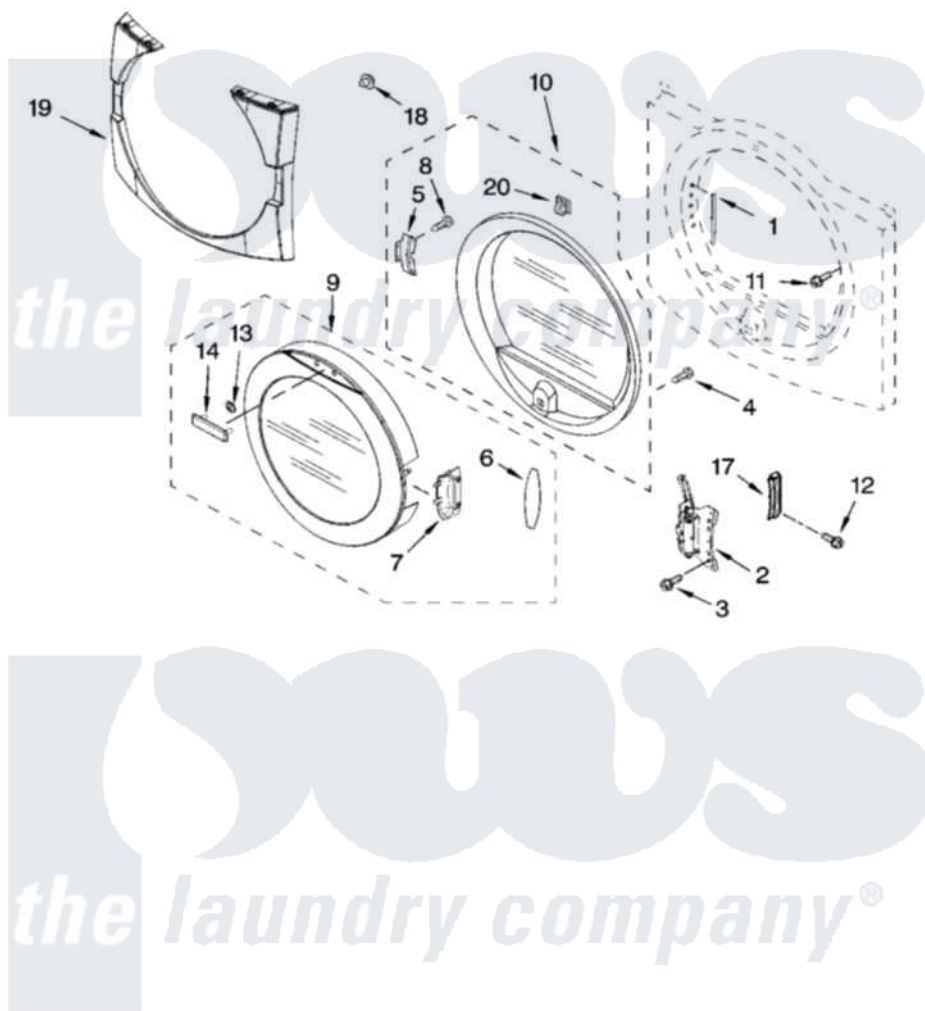

**Whirlpool KGHS02RMT0 05 - DOOR PARTS, OPTIONAL PARTS (NOT INCLUDED)**

**DOOR PARTS**  
For Model: KGHS02RWH0, KGHS02RMT0  
(White) (Meteorite)

8180753

9

Whirlpool [Residential Whirlpool KGHS02RMT0 Dryer Parts](#) Parts Diagram 05 - DOOR PARTS, OPTIONAL PARTS (NOT INCLUDED)

[Click on the part number to view part](#)

Item	Original Part Number	Replaced By	Status	Part Description
1	<a href="#">8563855</a>			Label, Hinge Hole
2	8559709	<a href="#">280200</a>		Hinge
3	342043	<a href="#">486146</a>		Screw
4	<a href="#">9742177</a>			Screw, 8-18 X .625
5	<a href="#">8529539</a>			Bracket, Handle
6	8541011		Not Available	Pad, Door Handle
7	<a href="#">8557268</a>			Handle, Door
8	3393008	<a href="#">308685</a>		Side Trim )
9	<a href="#">8542697</a>			Door And Window Assembly
10	<a href="#">8557501</a>			Inner Door Assembly
11	<a href="#">355515</a>			Screw, 8-18 X 11/16
12	<a href="#">90767</a>			Screw, 8A X 3/8 HeX Washer Head Tapping
13	8558182	<a href="#">2004333</a>		Nut
14	<a href="#">9707516</a>			Medallion