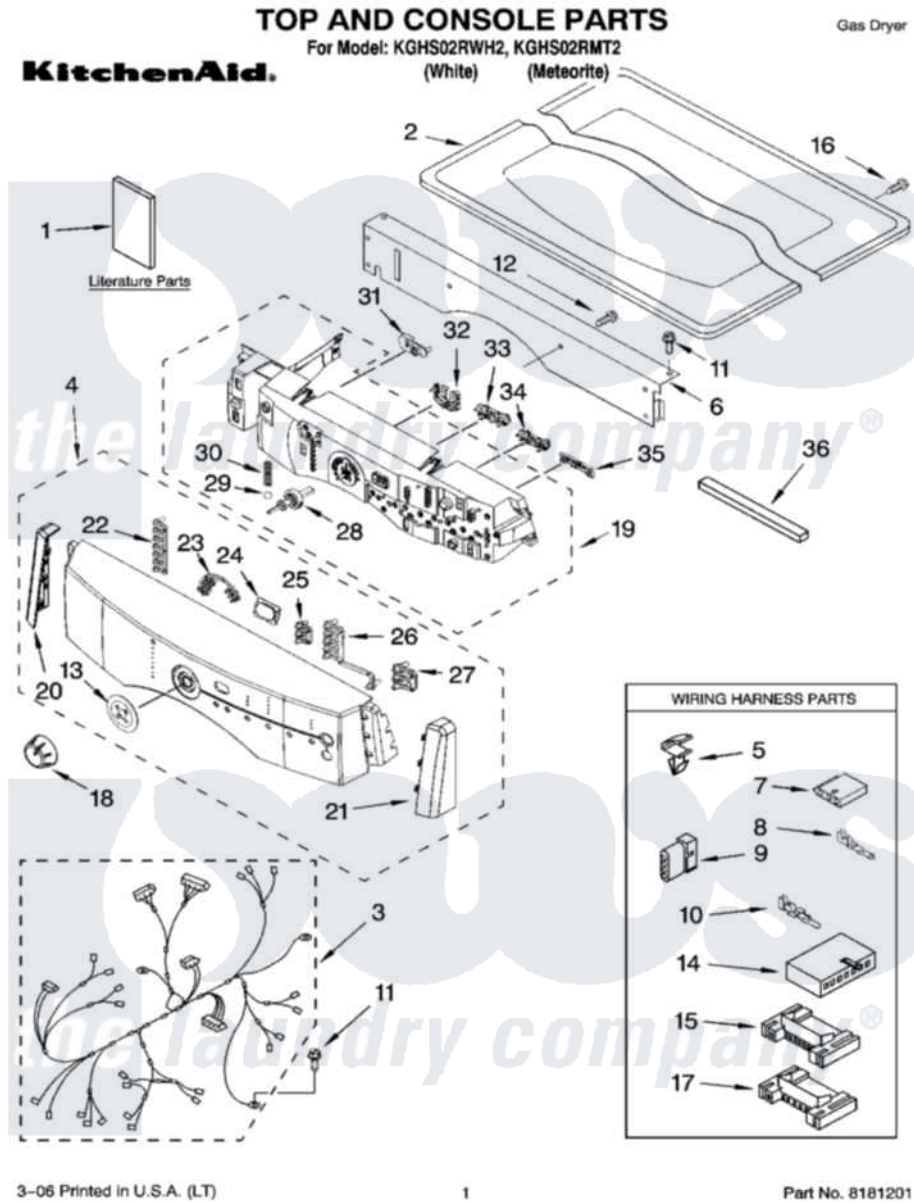

# Whirlpool KGHS02RMT2 01 - TOP AND CONSOLE PARTS

Whirlpool Residential Whirlpool KGHS02RMT2 Dryer Parts Parts Diagram 01 - TOP AND CONSOLE PARTS  
 Click on the part number to view part

Item	Original Part Number	Replaced By	Status	Part Description
1	8578200		Not Available	Use & Care Guide
"	8563817		Not Available	Tech Sheet
"	8557330		Not Available	GUIDE, QUICK START
2	8519251	<a href="#">W10117263</a>		Top
"	8539266	<a href="#">8546089</a>		Top
3	<a href="#">8299950</a>			Harness, Main
4	8562599		Not Available	Panel, Console (Includes Bezel, Light Indicators & Endcaps) (White)
"	8542706	<a href="#">8546090</a>		Panel-Control
5	<a href="#">3394427</a>			Clip-Harness
6	<a href="#">8519271</a>			Bracket, Console
7	<a href="#">353424</a>			Plug, Terminal
8	<a href="#">94614</a>			Terminal
9	<a href="#">3936144</a>			Do-It-Yourself Repair Manuals
10	94613	<a href="#">596797</a>		Terminal
11	3390647	<a href="#">488729</a>		Screw