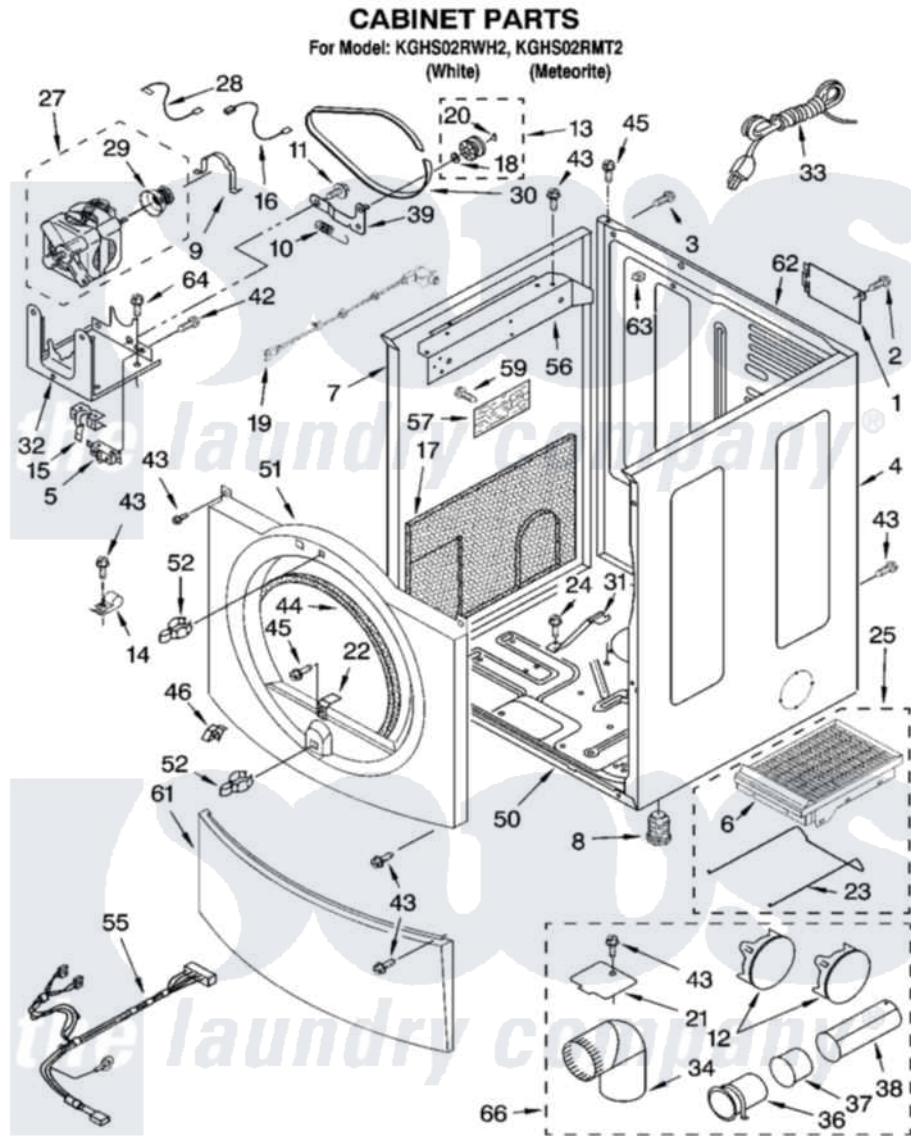

Whirlpool KGHS02RMT2 02 - CABINET PARTS

8181201

3

Whirlpool [Residential Whirlpool KGHS02RMT2 Dryer Parts](#) Parts Diagram 02 - CABINET PARTS
Click on the part number to view part

Item	Original Part Number	Replaced By	Status	Part Description
1	8317340			Cover, Terminal Block
2	3390814	90767		Screw, 8A X 3/8 HeX Washer Head Tapping
3	697776	4331106		Screw, No.10-32 X 7/16
4	8519213	W10131287		Panel
"	8542720	8546088		Panel
5	3394881	279782		Switch-Lid
6	8521959	W10121663		Dryer Rack
7	8519209	W10131287		Panel
"	8542719	8546087		Panel
8	3392100	49621		Feet-Leveling
"	279810			Foot-Optional
9	660658			Clamp, Motor Mounting 343481 685441
10	3387374			Spring, Idler
11	3389420			Retainer-Idler 1/4-20 X 1/16
12	697750	W10470674		Dryer Exhaust Kit