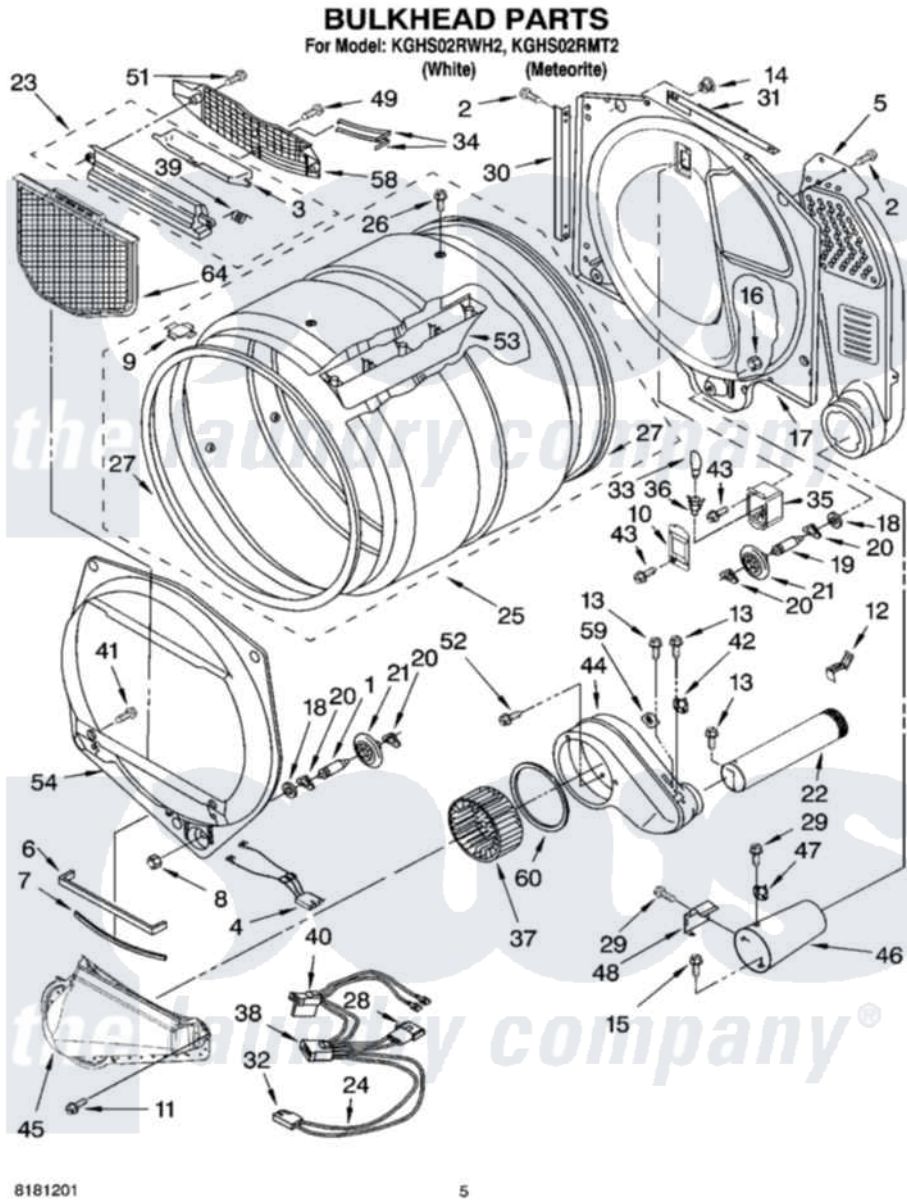

# Whirlpool KGHS02RMT2 03 - BULKHEAD PARTS

Whirlpool Residential Whirlpool KGHS02RMT2 Dryer Parts Parts Diagram 03 - BULKHEAD PARTS  
Click on the part number to view part

Item	Original Part Number	Replaced By	Status	Part Description
1	8575324	<a href="#">W10359271</a>		Shaft, Drum Roller Threads
2	3390647	<a href="#">488729</a>		Screw
3	3394984	<a href="#">8563758</a>		Door, Lint Screen
4	<a href="#">3406653</a>			Harness, Sensor
5	<a href="#">3394346</a>			Air Duct Assembly
6	<a href="#">697813</a>			Seal, Outlet Housing
7	697814	<a href="#">697813</a>		Seal, Outlet Housing
8	3934666	<a href="#">W10080210</a>		Nut, 3/8 X 16
9	<a href="#">8066086</a>			Plug, Drum Hole
10	3402841	<a href="#">8532165</a>		Lens, Drum Light
11	<a href="#">489463</a>			Screw, 8-18 X 1/16
12	<a href="#">8572105</a>			Retainer, Toe Panel
13	8533971	<a href="#">90767</a>		Screw, 8A X 3/8 HeX Washer Head Tapping
14	<a href="#">8529007</a>			Plug, Rear Bulkhead
15	<a href="#">693995</a>			Screw, Hex Head
16	W10001120	<a href="#">W10080190</a>		Nut, 3/8-16