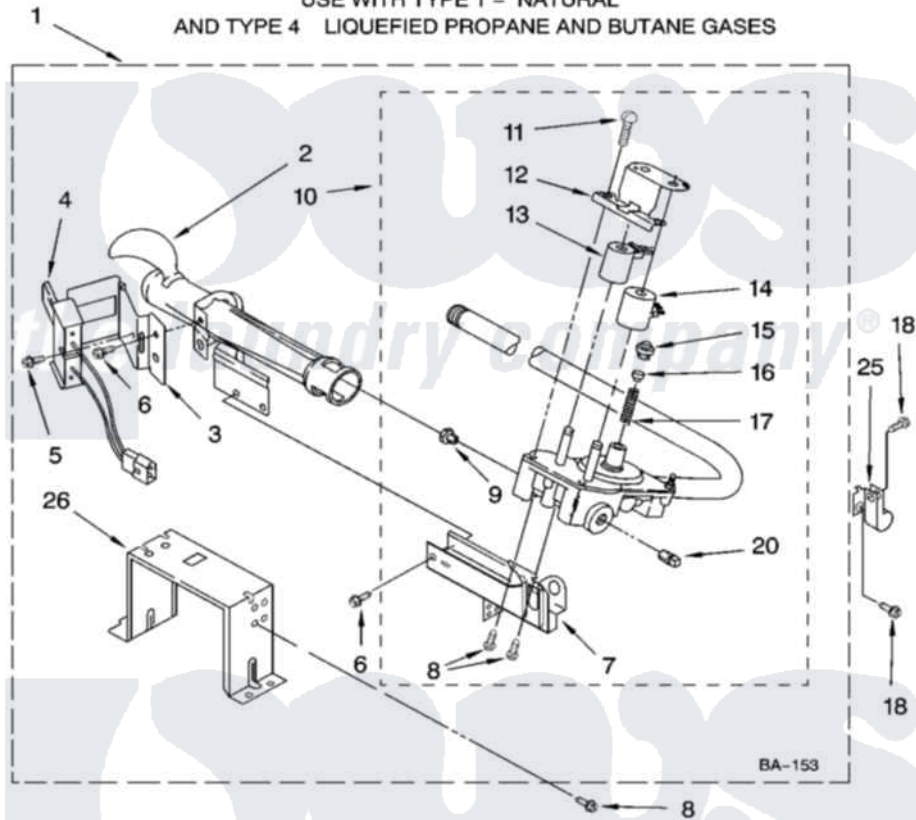

Whirlpool KGHS02RMT2 04 - 8576353 BURNER ASSEMBLY

8576353 BURNER ASSEMBLY

For Model: KGHS02RWH2, KGHS02RMT2

(White) (Meteorite)

USE WITH TYPE 1 - NATURAL

AND TYPE 4 LIQUEFIED PROPANE AND BUTANE GASES

8181201

7

Whirlpool [Residential Whirlpool KGHS02RMT2 Dryer Parts](#) Parts Diagram 04 - 8576353 BURNER ASSEMBLY
 Click on the part number to view part

Item	Original Part Number	Replaced By	Status	Part Description
1	8576353	280119		Burner-Gas
2	688617	693140		Burner
3	694298			Bracket, Ignitor
4	686590	279311		Ignitor
5	3393909			Screw, 8-32 X 7/8
6	343641	681414		Screw, 10AB X 1/2
7	3389871		Not Available	Base, Burner
8	3387057			Screw, 10-16 X 1/2 Orifice, Burner
9	15418			Orifice, Burner Type 1
"	15422		Not Available	ORIFICE, BURNER (TYPE 4) (BUTANE)
"	234867	229742		Orifice, Burner
10	8281914	279923		NAT Gas
11	694421			Screw, Bracket Mounting
12	694538			Bracket, Shunt
13	694540			Coil, 60 Hz