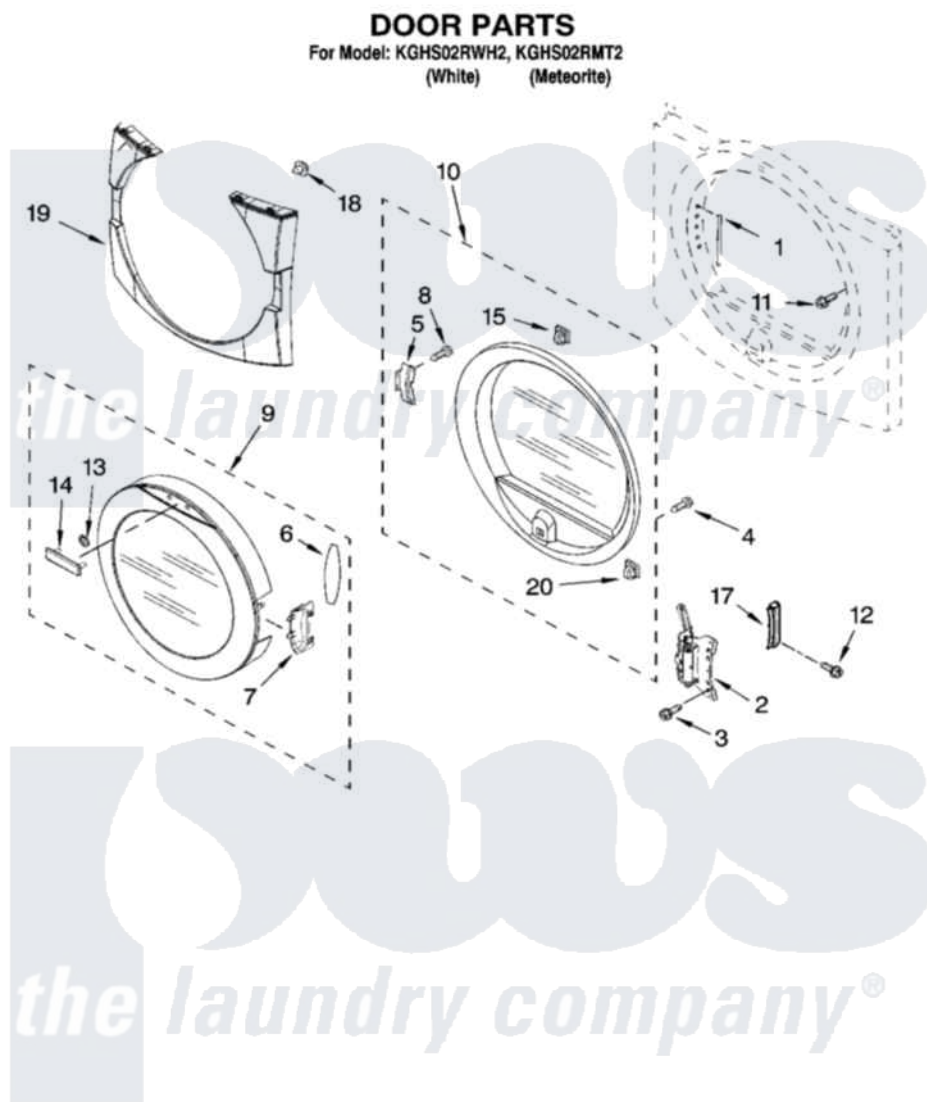

Whirlpool KGHS02RMT2 05 - DOOR PARTS, OPTIONAL PARTS (NOT INCLUDED)

8181201

9

Whirlpool [Residential Whirlpool KGHS02RMT2 Dryer Parts](#) Parts Diagram 05 - DOOR PARTS, OPTIONAL PARTS (NOT INCLUDED)

[Click on the part number to view part](#)

Item	Original Part Number	Replaced By	Status	Part Description
1	8066209	8563855		Label, Hinge Hole
2	8559709	280200		Hinge
3	342043	486146		Screw
4	9742177			Screw, 8-18 X .625
5	8529539			Bracket, Handle
6	8541011		Not Available	Pad, Door Handle
7	8557268			Handle, Door
8	3393008	308685		Side Trim)
9	8542697			Door And Window Assembly
10	8557501			Inner Door Assembly
11	355515			Screw, 8-18 X 11/16
12	3400859			Screw, Grounding
13	8558182	2004333		Nut
14	9707516			Medallion
15	690081	279570		Latch