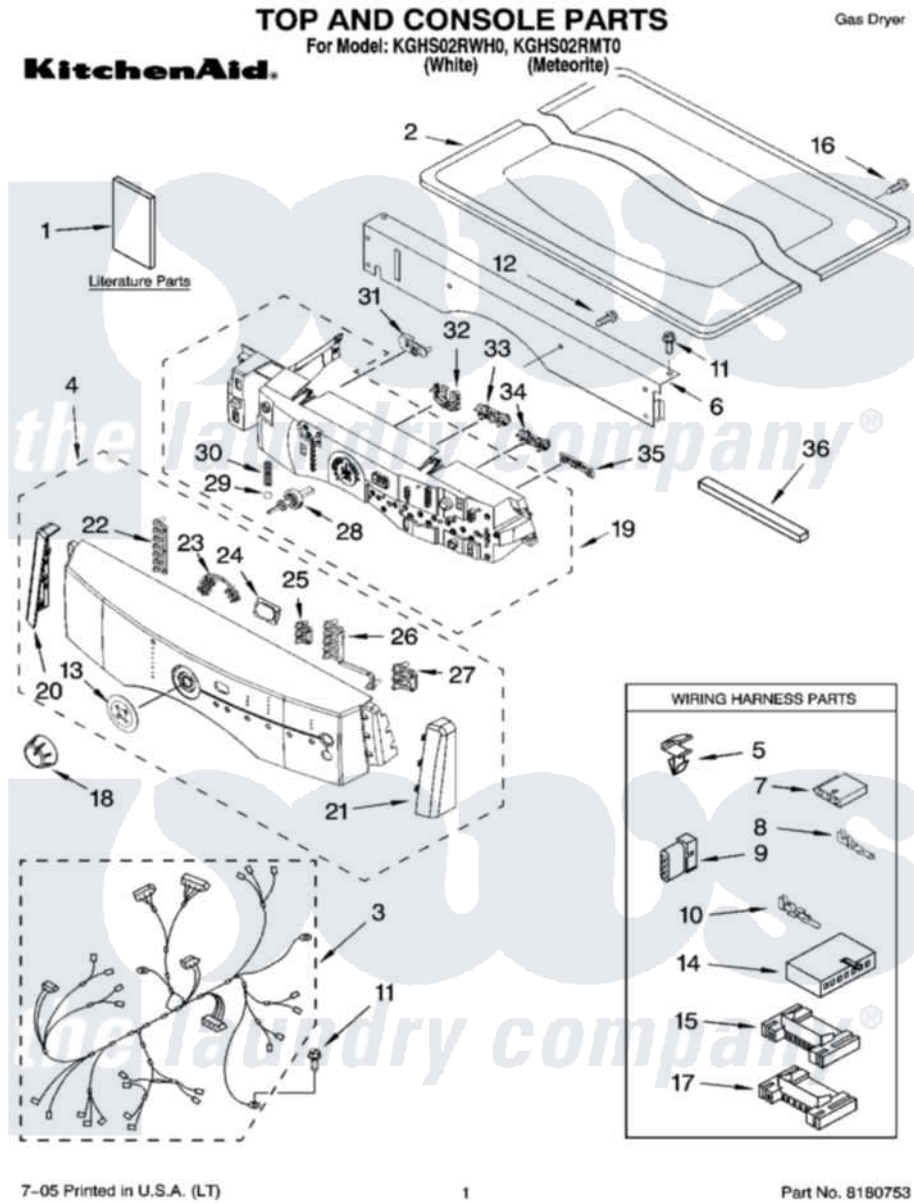

# Whirlpool KGHS02RWH0 01 - TOP AND CONSOLE PARTS

Whirlpool Residential Whirlpool KGHS02RWH0 Dryer Parts Parts Diagram 01 - TOP AND CONSOLE PARTS  
Click on the part number to view part

Item	Original Part Number	Replaced By	Status	Part Description
1	8562593		Not Available	Use & Care Guide
"	8563817		Not Available	Tech Sheet
"	8557330		Not Available	GUIDE, QUICK START
2	8519251	<a href="#">W10117263</a>		Top
"	8539266	<a href="#">8546089</a>		Top
3	<a href="#">8299950</a>			Harness, Main
4	8562599		Not Available	Panel, Console (Includes Bezel, Light Indicators & Endcaps) (White)
"	8542706	<a href="#">8546090</a>		Panel-Control
5	<a href="#">3394427</a>			Clip-Harness
6	<a href="#">8519271</a>			Bracket, Console
7	<a href="#">353424</a>			Plug, Terminal
8	<a href="#">94614</a>			Terminal
9	<a href="#">3936144</a>			Do-It-Yourself Repair Manuals
10	94613	<a href="#">596797</a>		Terminal
11	3390647	<a href="#">488729</a>		Screw