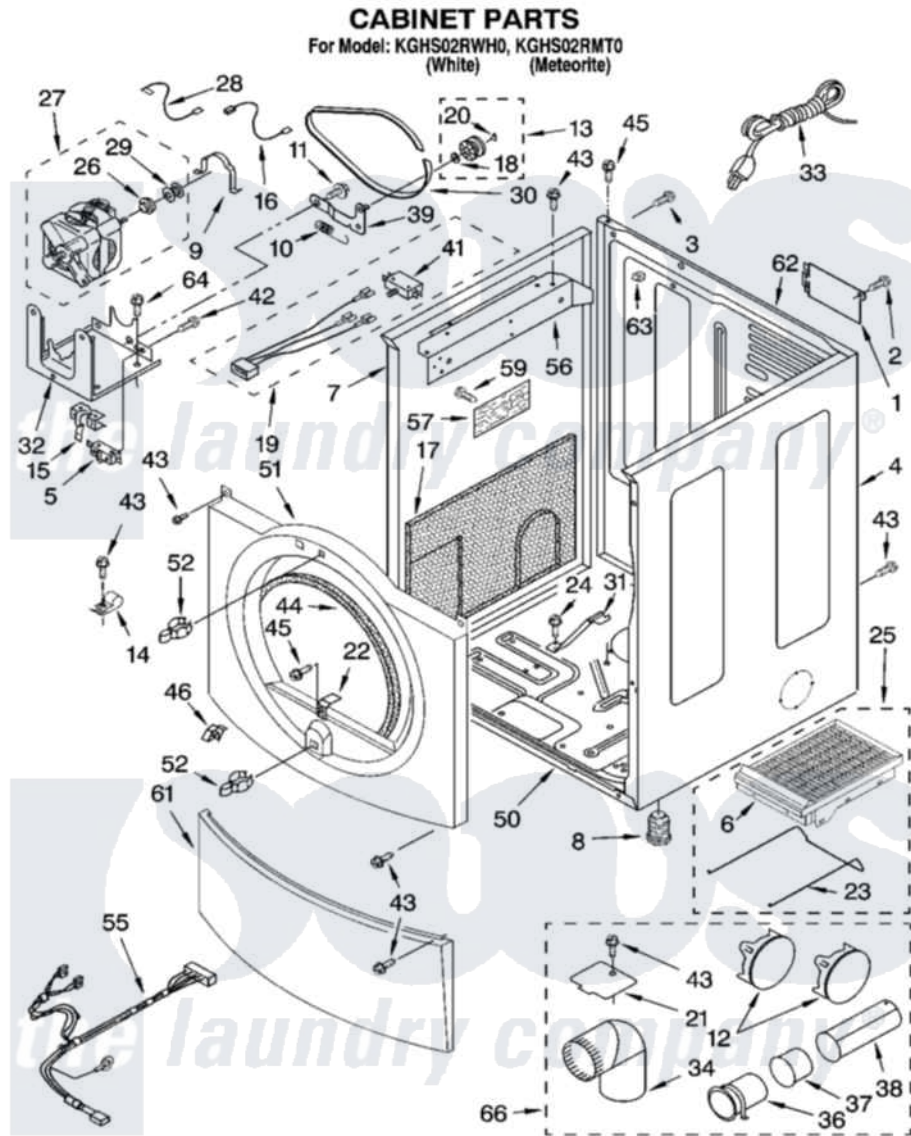

# Whirlpool KGHS02RWH0 02 - CABINET PARTS

8180753

3

Whirlpool [Residential Whirlpool KGHS02RWH0 Dryer Parts](#) Parts Diagram 02 - CABINET PARTS  
Click on the part number to view part

Item	Original Part Number	Replaced By	Status	Part Description
1	<a href="#">8317340</a>			Cover, Terminal Block
2	3390814	<a href="#">90767</a>		Screw, 8A X 3/8 HeX Washer Head Tapping
3	697776	<a href="#">4331106</a>		Screw, No.10-32 X 7/16
4	8519213	<a href="#">W10131287</a>		Panel
"	8542720	<a href="#">8546088</a>		Panel
5	3394881	<a href="#">279782</a>		Switch-Lid
6	8521959	<a href="#">W10121663</a>		Dryer Rack
7	8519209	<a href="#">W10131287</a>		Panel
"	8542719	<a href="#">8546087</a>		Panel
8	3392100	<a href="#">49621</a>		Feet-Leveling
"	<a href="#">279810</a>			Foot-Optional
9	<a href="#">660658</a>			Clamp, Motor Mounting 343481 685441
10	<a href="#">3387374</a>			Spring, Idler
11	<a href="#">3389420</a>			Retainer-Idler 1/4-20 X 1/16
12	697750	<a href="#">W10470674</a>		Dryer Exhaust Kit