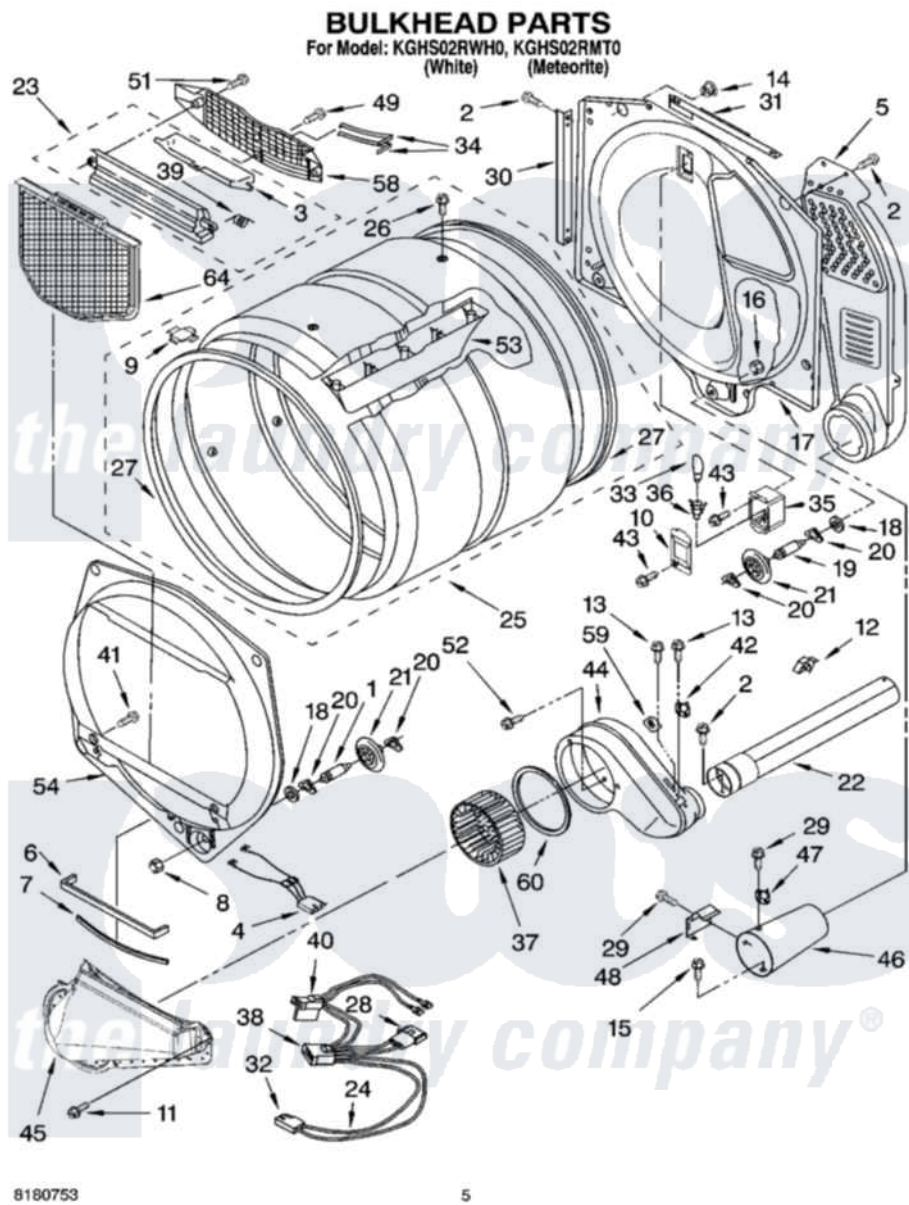

Whirlpool KGHS02RWH0 03 - BULKHEAD PARTS

8180753

5

Whirlpool Residential Whirlpool KGHS02RWH0 Dryer Parts Parts Diagram 03 - BULKHEAD PARTS
Click on the part number to view part

Item	Original Part Number	Replaced By	Status	Part Description
1	3399508	W10359271		Shaft, Drum Roller Threads
2	3390647	488729		Screw
3	3394984	8563758		Door, Lint Screen
4	3406653			Harness, Sensor
5	3394346			Air Duct Assembly
6	697813			Seal, Outlet Housing
7	697814	697813		Seal, Outlet Housing
8	3359452			Nut, Lock
9	8066086			Plug, Drum Hole
10	3402841	8532165		Lens, Drum Light
11	489463			Screw, 8-18 X 1/16
12	3388229			Retainer, Toe Panel
13	3390646	W10139210		Screw, 8-18 X 5/16
14	8529007			Plug, Rear Bulkhead
15	693995			Screw, Hex Head
16	3387709			Nut, 3/8-16