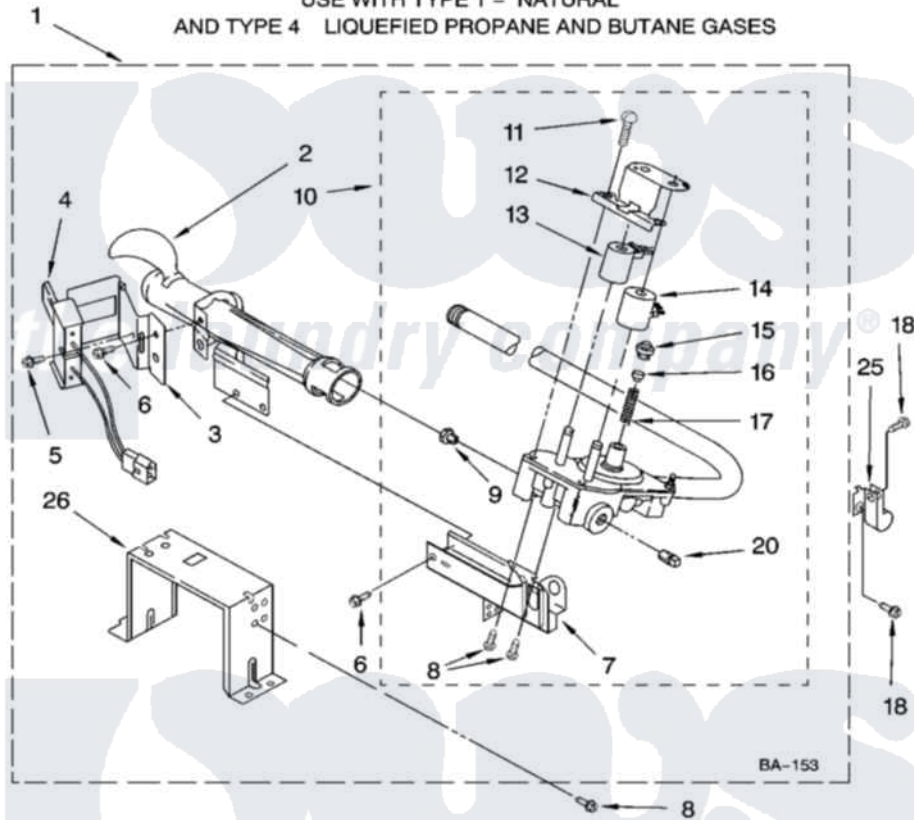

# Whirlpool KGHS02RWH0 04 - 8576353 BURNER ASSEMBLY

## 8576353 BURNER ASSEMBLY

For Model: KGHS02RWH0, KGHS02RMT0  
(White) (Meteorite)

USE WITH TYPE 1 - NATURAL  
AND TYPE 4 LIQUEFIED PROPANE AND BUTANE GASES

8180753

7

Whirlpool [Residential Whirlpool KGHS02RWH0 Dryer Parts](#) Parts Diagram 04 - 8576353 BURNER ASSEMBLY  
Click on the part number to view part

Item	Original Part Number	Replaced By	Status	Part Description
1	8576353	<a href="#">280119</a>		Burner-Gas
2	688617	<a href="#">693140</a>		Burner
3	<a href="#">694298</a>			Bracket, Ignitor
4	686590	<a href="#">279311</a>		Ignitor
5	<a href="#">3393909</a>			Screw, 8-32 X 7/8
6	343641	<a href="#">681414</a>		Screw, 10AB X 1/2
7	3389871		Not Available	Base, Burner
8	<a href="#">3387057</a>			Screw, 10-16 X 1/2 Orifice, Burner
9	<a href="#">15418</a>			Orifice, Burner Type 1
"	15422		Not Available	ORIFICE, BURNER (TYPE 4) (BUTANE)
"	234867	<a href="#">229742</a>		Orifice, Burner
10	8281914	<a href="#">279923</a>		NAT Gas
11	<a href="#">694421</a>			Screw, Bracket Mounting
12	<a href="#">694538</a>			Bracket, Shunt
13	<a href="#">694540</a>			Coil, 60 Hz