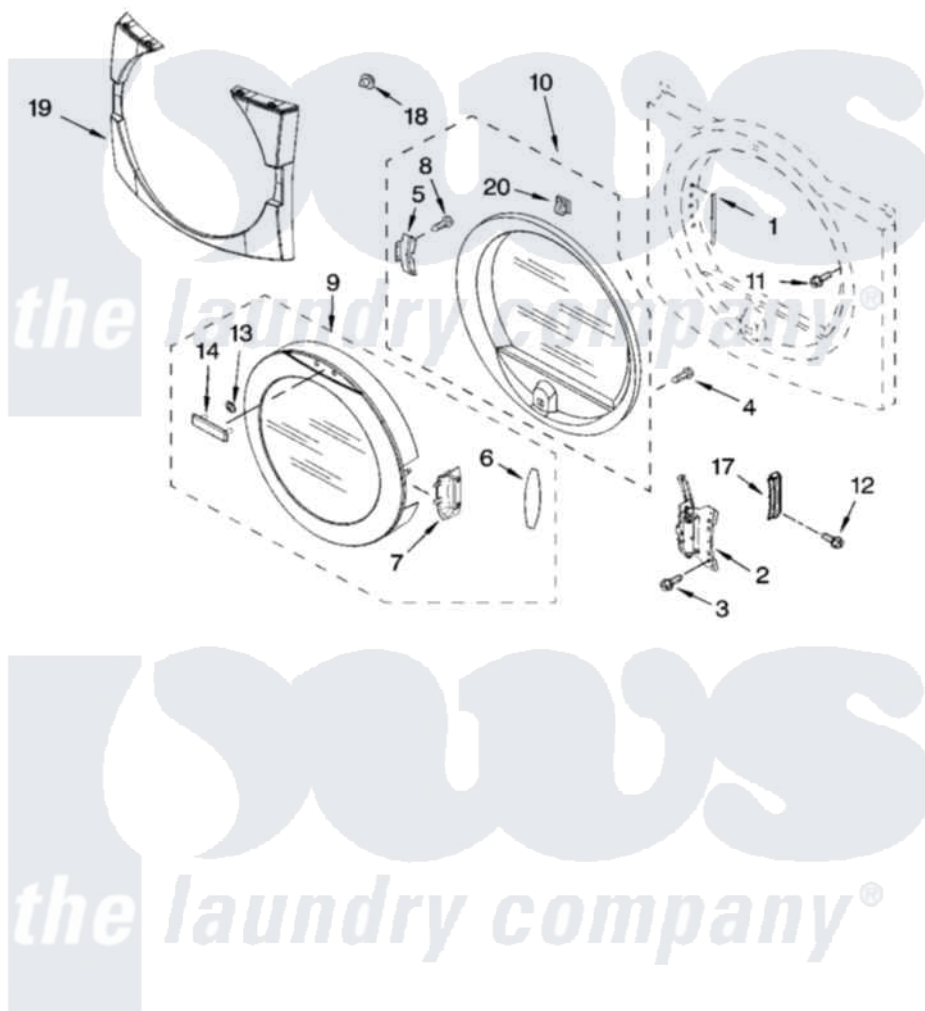

**Whirlpool KGHS02RWH0 05 - DOOR PARTS, OPTIONAL PARTS (NOT INCLUDED)**

**DOOR PARTS**  
For Model: KGHS02RWH0, KGHS02RMT0  
(White) (Meteorite)

8180753

9

Whirlpool [Residential Whirlpool KGHS02RWH0 Dryer Parts](#) Parts Diagram 05 - DOOR PARTS, OPTIONAL PARTS (NOT INCLUDED)

[Click on the part number to view part](#)

Item	Original Part Number	Replaced By	Status	Part Description
1	<a href="#">8563855</a>			Label, Hinge Hole
2	8559709	<a href="#">280200</a>		Hinge
3	342043	<a href="#">486146</a>		Screw
4	<a href="#">9742177</a>			Screw, 8-18 X .625
5	<a href="#">8529539</a>			Bracket, Handle
6	8541011		Not Available	Pad, Door Handle
7	<a href="#">8557268</a>			Handle, Door
8	3393008	<a href="#">308685</a>		Side Trim )
9	<a href="#">8542697</a>			Door And Window Assembly
10	<a href="#">8557501</a>			Inner Door Assembly
11	<a href="#">355515</a>			Screw, 8-18 X 11/16
12	<a href="#">90767</a>			Screw, 8A X 3/8 HeX Washer Head Tapping
13	8558182	<a href="#">2004333</a>		Nut
14	<a href="#">9707516</a>			Medallion