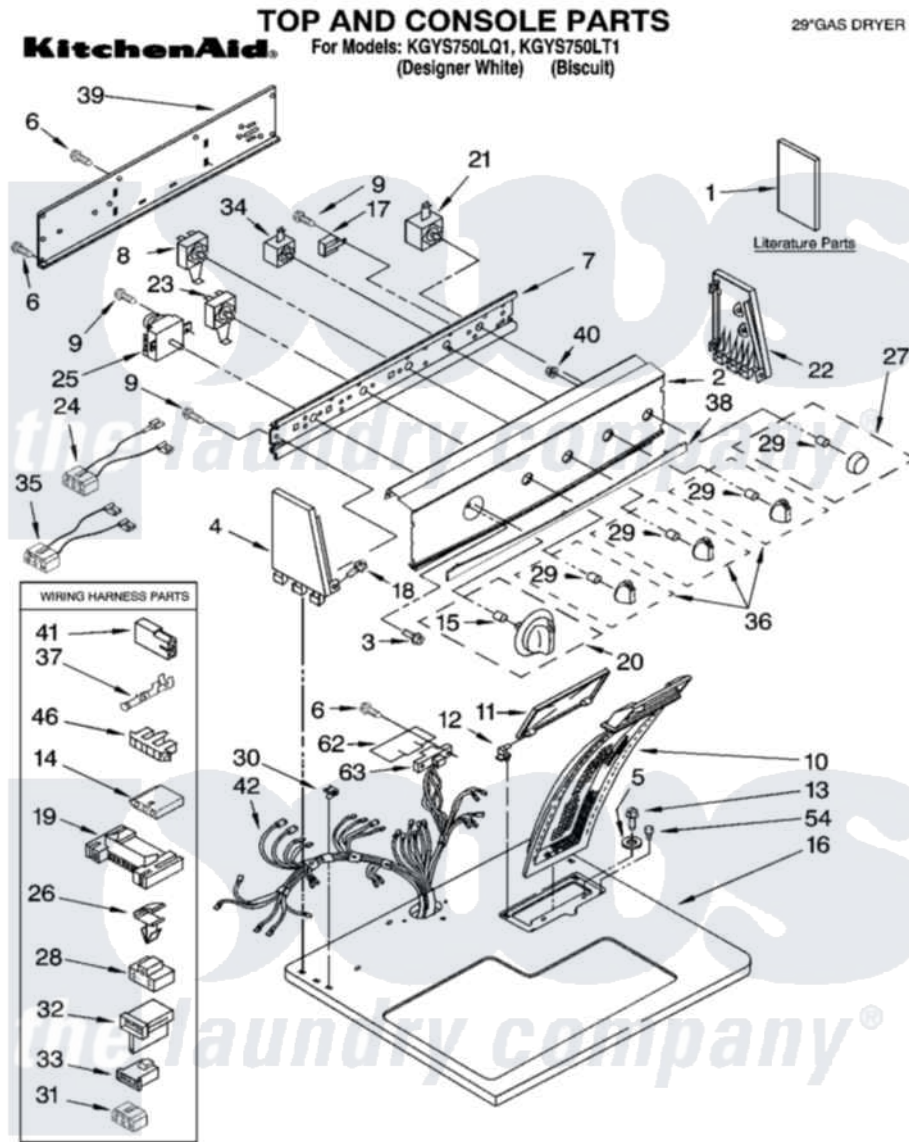

Whirlpool KGYS750LQ1 01 - TOP AND CONSOLE PARTS

03-04 Litho in U.S.A. (djc)

1

Part No. 8180272

Whirlpool Residential Whirlpool KGYS750LQ1 Dryer Parts Parts Diagram 01 - TOP AND CONSOLE PARTS
 Click on the part number to view part

Item	Original Part Number	Replaced By	Status	Part Description
1	LIT8535889		Not Available	Literature Parts (Instructions, Installation)
"	LIT8535890		Not Available	Literature Parts (Sheet, Cycle Feature)
"	LIT8535887			Literature Parts
"	LIT3406667		Not Available	Literature Parts (Label, Wiring Diagram)
"	N/A		Not Available	Following May Be Purchased DO-IT-YOURSELF REPAIR MANUALS
"	677818		Not Available	Manual, Do-It- Yourself Repair (Dryer)
2	3977976	280013		Panel-Control
"	3977977	280014		Panel-Control
3	3400859			Screw, Grounding
4	8274353	285858		Endcap
"	8274355	285859		Endcap
5	237446	487596		Washer
6	693995			Screw, Hex Head