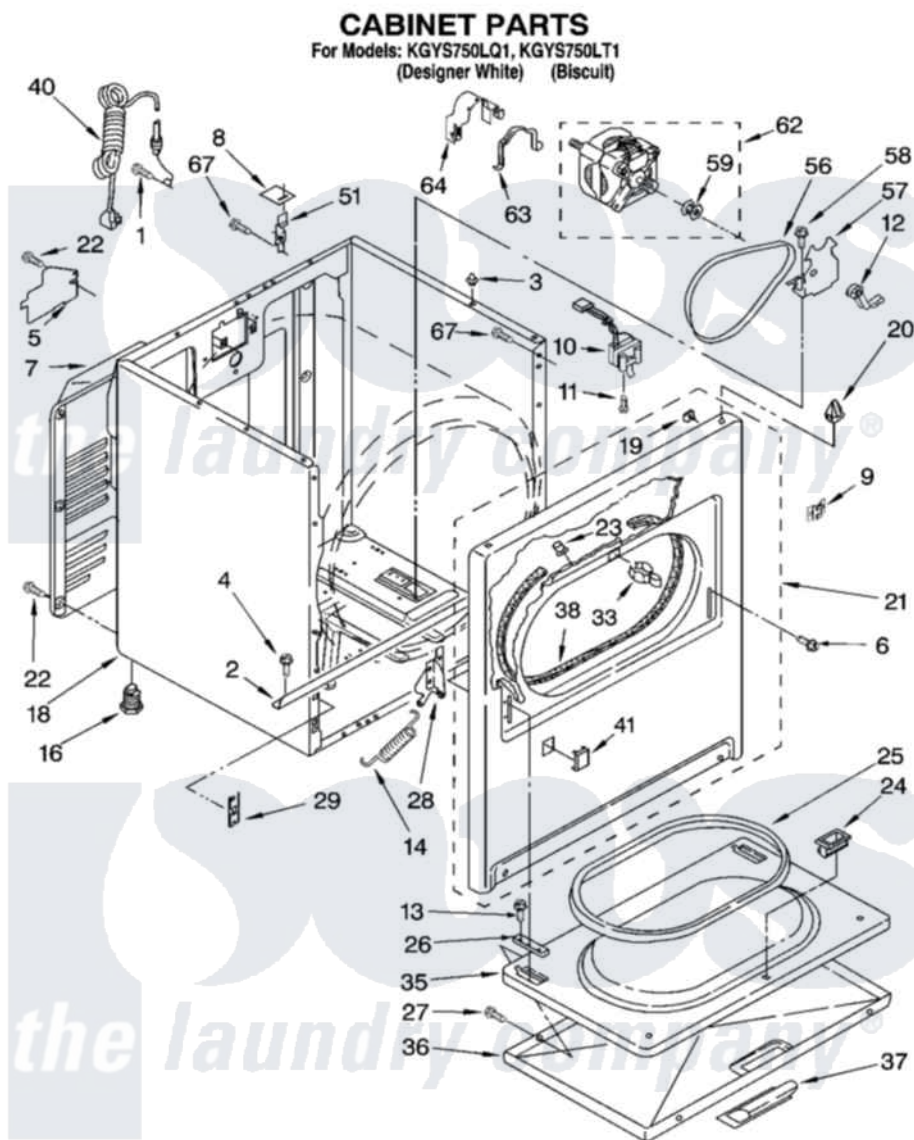

Whirlpool KGYS750LQ1 02 - CABINET PARTS

8180272

3

Whirlpool Residential Whirlpool KGYS750LQ1 Dryer Parts Parts Diagram 02 - CABINET PARTS

[Click on the part number to view part](#)

Item	Original Part Number	Replaced By	Status	Part Description
1	697776	4331106		Screw, No.10-32 X 7/16
2	8541400			Bracket, Cabinet
3	98669			Lock, Front Top
4	343641	681414		Screw, 10AB X 1/2
5	3396795			Cover, Terminal Block
6	342043	486146		Screw
7	3396805	280043		Panel-Rear
8	18849			Pad, Top Hinge
9	8546676	W10041960		Spring, Door
10	3406107			Door Switch Assembly
11	697773	3395530		Screw
12	691366			Idler And Pulley Assembly
13	3357011	308685		Side Trim)
14	8541401	W10041960		Spring, Door
16	3392100	49621		Feet-Leveling
"	279810			Foot-Optional

18	8530603	8533643	Cabinet
"	8530606	3977306	Cabinet
19	98234		Clip, U-Bend
20	18776		Lock, Front Top
21	3395197	279740	Panel
"	3977243	279890	Panel
22	693995		Screw, Hex Head
23	685203	279220	Clip
24	3389441		Door Catch Assembly
25	3390731		Seal, Door
26	337189		Clip, Hinge
27	694091		Trim, Side Right Hand
28	8066056		Hinge, Door
"	8066057		Hinge, Door
29	3394083		Clip, Front Panel
33	696144	279570	Latch
35	695737		Door, Rear
36	3393549		Door, Front
"	3977241		Door, Front
37	8536933		Handle, Door
"	8536934		Handle, Door
38	3406129		Seal And Bearing Assembly
40	344020	3401402	Cord, Power
41	3394975		Plug, Front Panel
"	3394978		Plug, Front Panel
51	238088	8066217	Hinge, Top
56	8066065	341241	Belt
57	348780		Base, Motor
58	3400500		Bolt, 3405245 5/16-18 X 3/4
59	3394341	W10299847	Pulley-Motor
62	8538262	279827	Motor-Drve
63	660658		Clamp, Motor Mounting 343481 685441
64	3404162		Clamp, Motor
67	337686	Not Available	SCREW, 8-18 X .500