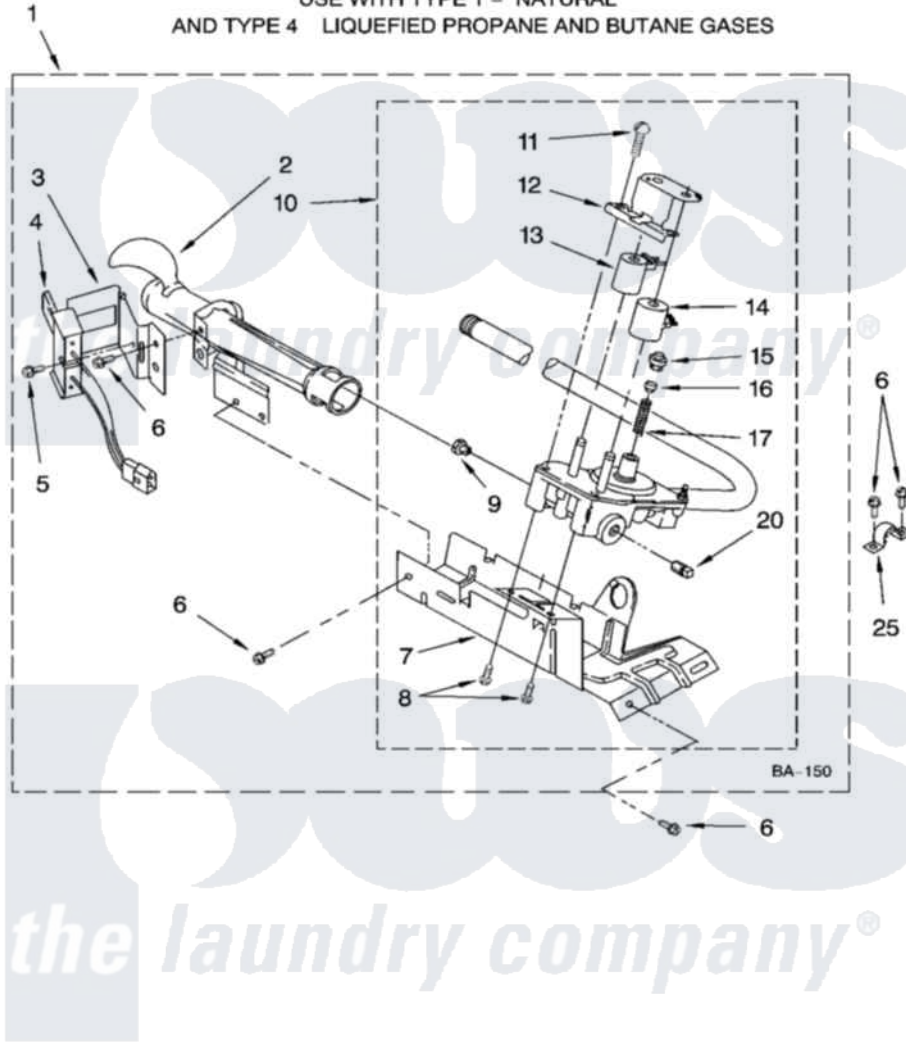

Whirlpool KGYS750LQ1 04 - 8318272 BURNER ASSEMBLY

8318272 BURNER ASSEMBLY

For Models: KGYS750LQ1, KGYS750LT1
(Designer White) (Biscuit)

USE WITH TYPE 1 - NATURAL
AND TYPE 4 LIQUEFIED PROPANE AND BUTANE GASES

8180272

7

Whirlpool Residential Whirlpool KGYS750LQ1 Dryer Parts Parts Diagram 04 - 8318272 BURNER ASSEMBLY
Click on the part number to view part

Item	Original Part Number	Replaced By	Status	Part Description
1	8318272	W10465748		Burner-Gas
2	688617	693140		Burner
3	694298			Bracket, Ignitor
4	686590	279311		Ignitor
5	3393909			Screw, 8-32 X 7/8
6	343641	681414		Screw, 10AB X 1/2
7	693986			Base, Burner
8	3387057			Screw, 10-16 X 1/2 Orifice, Burner
9	234826			Orifice, Burner Type 1
"	229742			Orifice, Burner
"	234868			Orifice, Burner
10	8318277	W10337269		Valve-Gas
11	694421			Screw, Bracket Mounting
12	694538			Bracket, Shunt
13	694540			Coil, 60 Hz
14	694539			Coil, 60 Hz