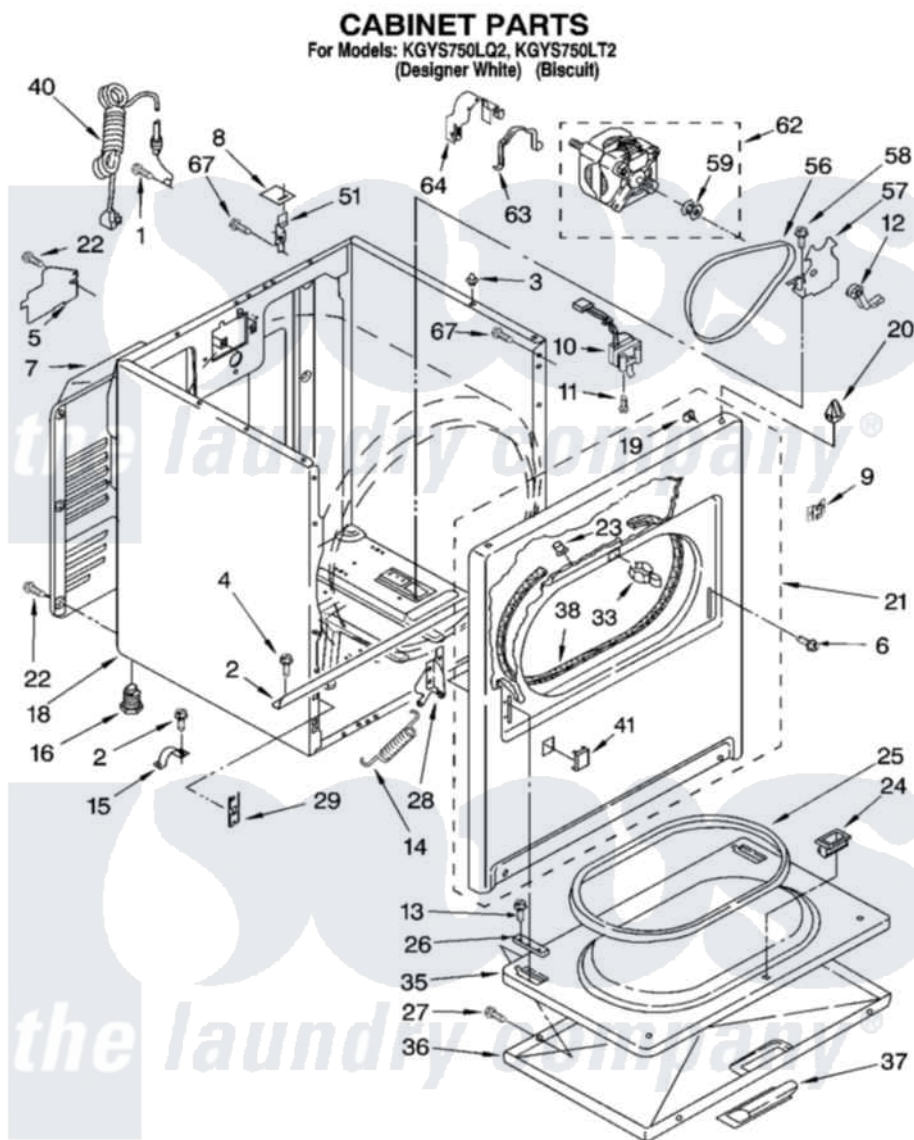

Whirlpool KGYS750LQ2 02 - CABINET PARTS

8181013

3

Whirlpool [Residential Whirlpool KGYS750LQ2 Dryer Parts](#) Parts Diagram 02 - CABINET PARTS

[Click on the part number to view part](#)

Item	Original Part Number	Replaced By	Status	Part Description
1	697776	4331106		Screw, No.10-32 X 7/16
2	8541400			Bracket, Cabinet
3	98669			Lock, Front Top
4	343641	681414		Screw, 10AB X 1/2
5	3396795			Cover, Terminal Block
6	342043	486146		Screw
7	3396805	280043		Panel-Rear
8	18849			Pad, Top Hinge
9	8546676	W10041960		Spring, Door
10	3406107			Door Switch Assembly
11	697773	3395530		Screw
12	691366			Idler And Pulley Assembly
13	3357011	308685		Side Trim)
14	8541401	W10041960		Spring, Door
15	3980175			Clamp, Elbow
16	3392100	49621		Feet-Leveling

"	279810		Foot-Optional
18	8530603	8533643	Cabinet
"	8530606	3977306	Cabinet
19	98234		Clip, U-Bend
20	18776		Lock, Front Top
21	3395197	279740	Panel
"	3977243	279890	Panel
22	693995		Screw, Hex Head
23	685203	279220	Clip
24	3389441		Door Catch Assembly
25	3390731		Seal, Door
26	337189		Clip, Hinge
27	694091		Trim, Side Right Hand
28	8066056		Hinge, Door
"	8066057		Hinge, Door
29	3394083		Clip, Front Panel
33	696144	279570	Latch
35	695737		Door, Rear
36	3393549		Door, Front
"	3977241		Door, Front
37	8536933		Handle, Door
"	8536934		Handle, Door
38	3406129		Seal And Bearing Assembly
40	344020	3401402	Cord, Power
41	3394975		Plug, Front Panel
"	3394978		Plug, Front Panel
51	238088	8066217	Hinge, Top
56	8066065	341241	Belt
57	348780		Base, Motor
58	3400500		Bolt, 3405245 5/16-18 X 3/4
59	3394341	W10299847	Pulley-Motor
62	8066206	279827	Motor-Drve
63	660658		Clamp, Motor Mounting 343481 685441
64	3404162		Clamp, Motor
67	337686	Not Available	SCREW, 8-18 X .500